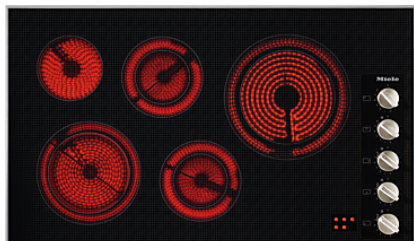

KM 5627 208V

Electric cooktop

36 1/8 (915) wide for extremely convenient cooking.

- Easy and direct controls - operation via knob controls
- Attractive design - 36 1/8 (915)Inch wide with stainless steel frame
- Versatile - 5 cooking zones
- Safe - residual heat indicator for every cooking zone

EAN: 4002514865942 / material number: 07821710

<b>Type of heating</b>	
Fuel type	Electrical
<b>Construction type</b>	
Independent of oven	•
<b>Design</b>	
Elegant glass ceramic surface	•
Ceramic surface color	Black
Print design	Basalt grey decor
All-round stainless steel frame	•
<b>Ring features</b>	
No. of rings	5
<b>Ring</b>	
Position	front left
Type	Variable cooking zone
Size in inches (mm)	Ø 180 / Ø 230
Max. rating in W	1600/2500
Position	rear left
Type	Single-circuit ring
Size in inches (mm)	Ø 145
Max. rating in W	1200
Position	rear center
Type	Variable cooking zone
Size in inches (mm)	120/180 mm
Max. rating in W	700/1800
Position	right
Type	Variable cooking zone
Size in inches (mm)	Ø 210 / Ø 270
Max. rating in W	2000/2700
Position	front center
Type	Variable cooking zone
Size in inches (mm)	Ø 120 / Ø 180
Max. rating in W	700/1800
<b>Control panel</b>	
Operation via touchpad sensors	Knob
Operation via knobs	•
Display color	Red
Extended ring area	•
<b>Efficiency and sustainability</b>	
Residual heat utilization	•
<b>Cleaning convenience</b>	
Easy to clean ceramic surface	•
<b>Safety</b>	
Overheating protection	•
Residual heat indicator	•