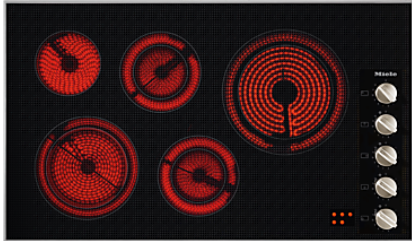

KM 5627 208V

Electric cooktop

36 1/8 (915) wide for extremely convenient cooking.

Technical data	
Dimensions in in. (width)	36 1/8 (915)
Dimensions (height) in in.(mm)	3 1/4 (81)
Dimensions (depth) in in.(mm)	21 1/2 (544)
Built-in height with mains connection box in in.(mm)	3 (75)
Cutout dimensions in in. (width) with proud-mounted installation	34 1/2 (876)
Cutout dimensions in in. (depth) with proud-mounted installation	20 1/2 (518)
Weight in lbs. (kg)	41 (19)
Total connected load in kW	10.0
Power cord length in m	4 (1.4)
Standard accessories	
Razor-blade scraper	•
Connection wire	•