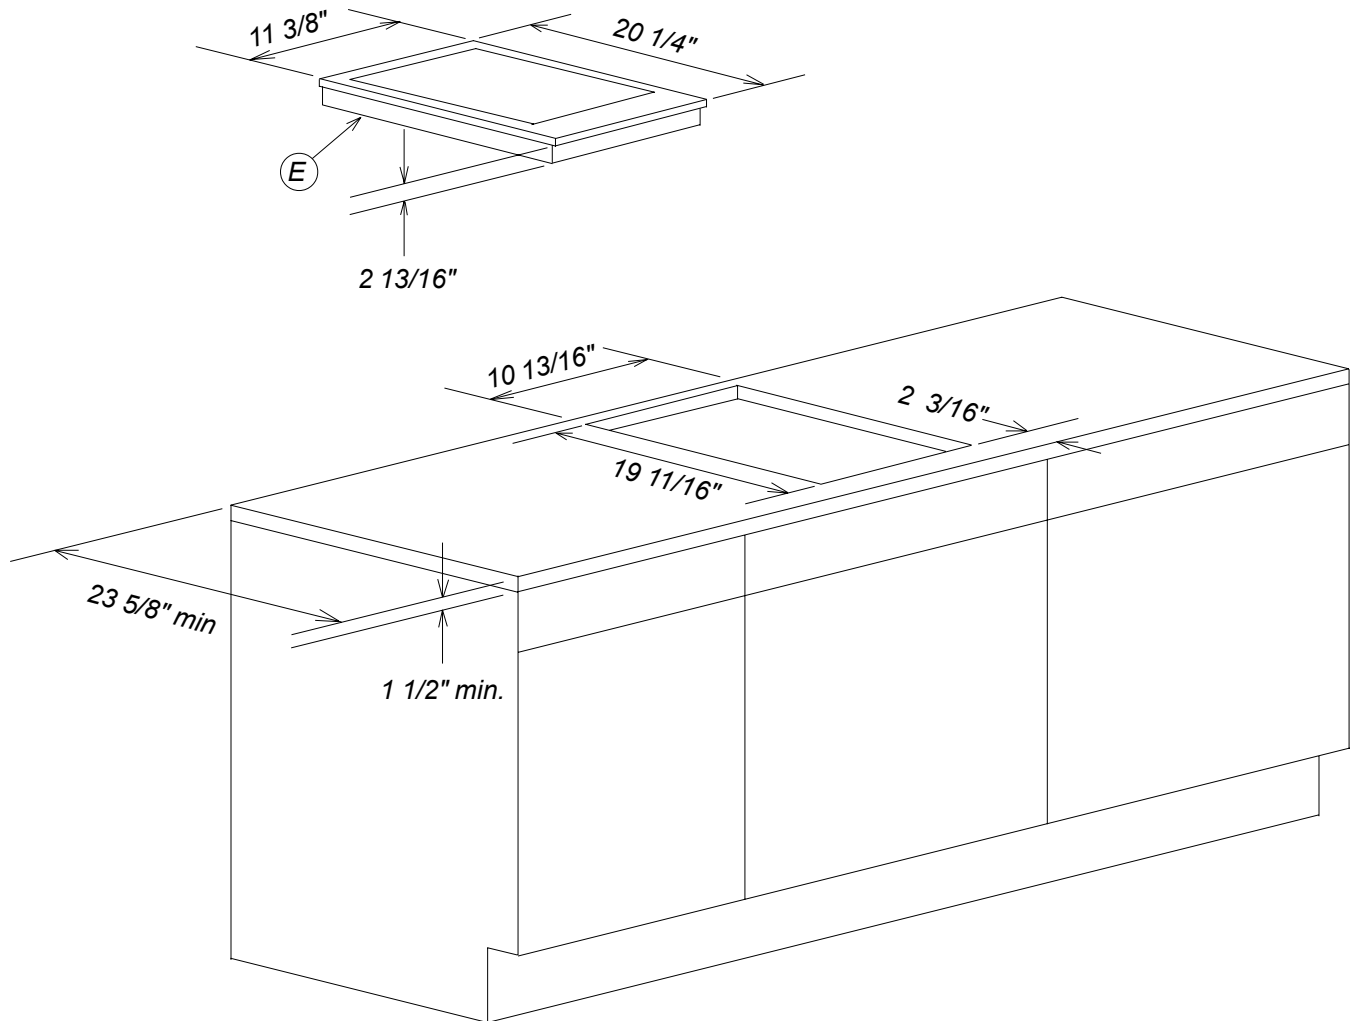

Product and Cut-out Dimensions

Modular Combiset Program

Contact Griddle

KM408

Location Codes
E - 5 foot - 208-240 Volt - 15 Amp 3-wire power supply connects rear right bottom.
Notes
• All installations must be done in accordance with local codes.

NOTE: Drawing is not to scale.
SPECIFICATION SHEETS 010300