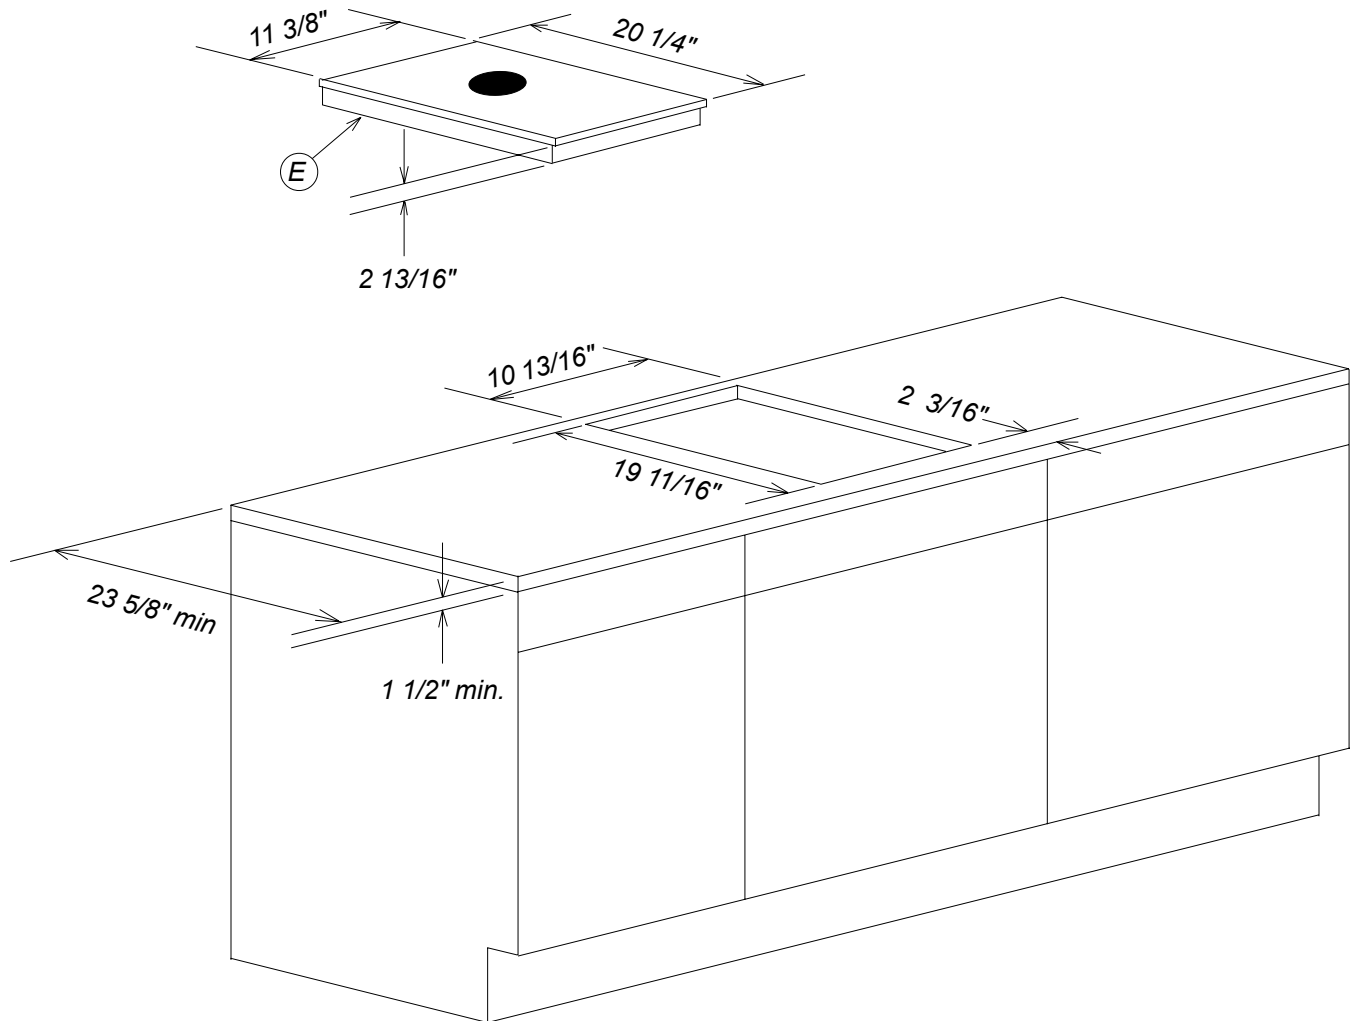

Product and Cut-out Dimensions

Modular Combiset Program

Wok / Superburner Cooktop

KM406

Location Codes

E - 5 foot - 120 Volt - 15 Amp 3-wire power supply connects rear right bottom.

G- Gas connects rear left bottom. **MUST USE PROVIDED REGULATOR.**

Notes

- All installations must be done in accordance with local codes.
- Unit can be connected to either Liquid Petroleum (LP) or Natural Gas.

NOTE: Drawing is not to scale.
SPECIFICATION SHEETS 010300