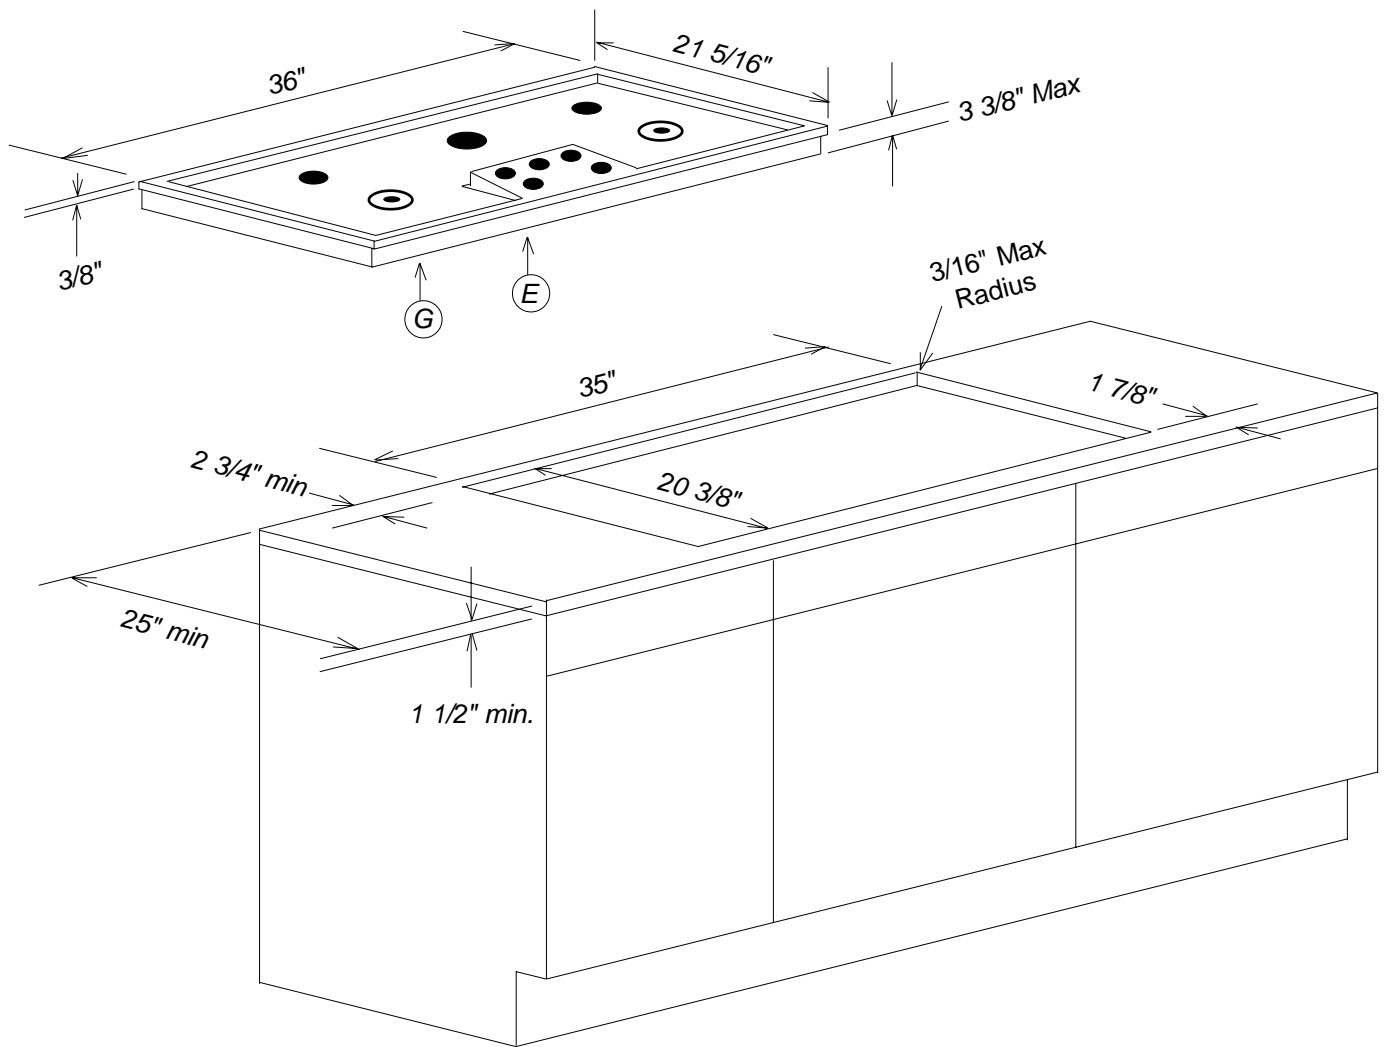

Product and Cut-out Dimensions Sealed Gas Cooktop

KM3474G / KM3474LP

KM3475G / KM3475LP

Location Codes
<p><i>E</i> - 6 foot -110 Volt - 15 Amp (NEMA 5-15) 3-wire power supply connects rear middle bottom.</p> <p><i>G</i> - Gas connects rear middle bottom. MUST USE REGULATOR.</p>
Notes
<ul style="list-style-type: none"> • Please specify Natural Gas or LP unit when ordering. • All installations must be done in accordance with local codes.

NOTE: Drawing is not to scale.
SPECIFICATION SHEETS 010405