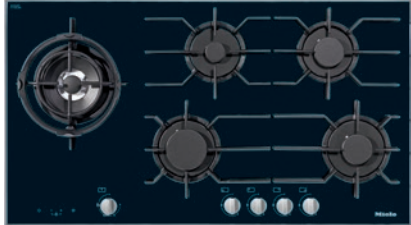

KM 3054 G

Gas cooktop

with electronic functions for maximum safety and user convenience.

EAN: 4002515135075 / Material number: 09272070 / Old Material Number: 26305450USA

Weight in lbs. (kg)	48 (22)
Total connected load in kW	12.10
Voltage in V	120
Frequency in Hz	60
Accessories supplied	
Number of mains cables with plug	Yes
Standard accessories	
Wok ring	•
Small trivet	•