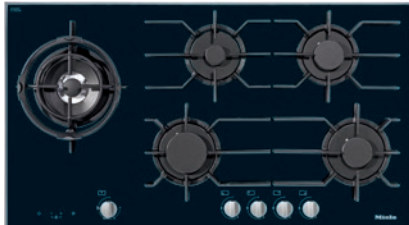

KM 3054 G

Gas cooktop

with electronic functions for maximum safety and user convenience.

- Optimal – single-handed operation via rotary dials and QuickStart
- Elegant design – 37 1/8 (942) in (mm) wide gas on glass cooktop
- Particularly versatile – 5 burners incl. 1 dual wok
- Extremely safe – GasStop&Restart function
- Easy cleaning – ComfortClean dishwasher-safe grates

EAN: 4002515135075 / Material number: 09272070 / Old Material Number: 26305450USA

Heating type	
Fuel type	Gas
Construction type	
Independent of oven	•
Design	
Elegant glass ceramic surface	•
Ceramic surface color	Black
Cast iron pot rest (matte black enameled)	•
Ring features	
No. of rings	5
1st cooking zone/cooking area	
Position	left center
Type	Dual wok burner
Max. rating in W	4800
2nd cooking zone/cooking area	
Position	rear center
Type	Economy burner
Max. rating in W	1100
3rd cooking zone/cooking area	
Position	rear right
Type	Standard burner
Max. rating in W	1700
4th cooking zone/cooking area	
Position	front right
Type	Standard burner
Max. rating in W	1700
5th cooking zone/cooking area	
Position	front center
Type	High-speed burner
Max. rating in W	2700
Control panel	
Operation via knobs	•
Electronic ignition with one-handed operation	•
QuickStart	•
User convenience	
Display colour	Red
Cleaning convenience	
Easy to clean ceramic glass	•
Dishwasher-safe trivets	•
Safety	
Heat indicator	•
Operational indicator	•
GasStop & ReStart	•
Technical data	
Dimensions (H x W x D) in inches (mm)	
Dimensions (width) in in. (mm)	37 1/8 (942)
Height in in. (mm)	2 1/8 (53)
Dimensions in mm (depth)	20 3/4 (526)
Cutout dimensions (width) in in. (mm)	36 1/8 (916)
Cutout dimensions (depth) in in. (mm)	19 3/4 (500)