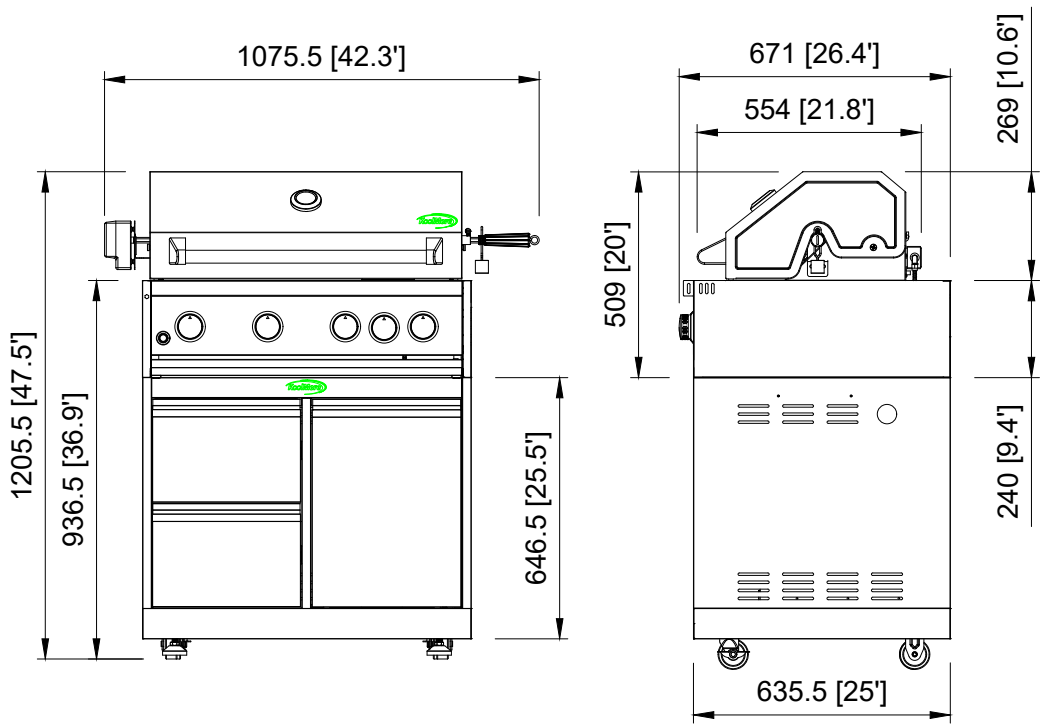

SPEC SHEET

KoolMore "30 in. Built-in Liquid Propane BBQ Grill for Outdoor Kitchen in Stainless-Steel

SKU: KM-OKS-BQ30

FEATURES

- Superior Grilling Performance: Experience exceptional grilling results with high-quality burners and precision controls.
- Elegant Stainless Steel Design: Enhances your outdoor kitchen's aesthetics with sleek, durable construction that withstands outdoor conditions.
- Generous Cooking Space: Spacious area accommodates a variety of foods, perfect for gatherings and BBQ parties.
- Precise Temperature Control: Easily adjust the heat for perfect grilling, whether searing or roasting.
- Seamless Integration: Designed for easy installation into existing outdoor kitchen setups.
- Durable and Long-Lasting: Constructed from top-quality materials for a long lifespan and reliability.
- Easy Ignition: Reliable ignition system ensures you can start grilling without delay.
- Effortless Maintenance: Built to be easy to clean and maintain, ensuring it remains a centerpiece of your outdoor cooking experiences for years to come.

Specification	Detail
Manufacturer	KoolMore
SKU	KM-OKS-BQ30
Material	Stainless Steel
Fuel Type	Gas (Liquid Propane)
Number of Burners	5
Burner BTUs	12,000 BTU x 3, 10,000 BTU x 1, 13,500 BTU x 1
Ignition Type	Pulsating
Dimensions (Product)	30.3 in (L) x 23.3 in (W) x 19.8 in (H)
Weight (Product)	67 lbs
Certification	CSA
Color/Finish	Stainless Steel
Burner Grate Material	SUS410
Firebox Depth	17 in
Firebox Width	29 in