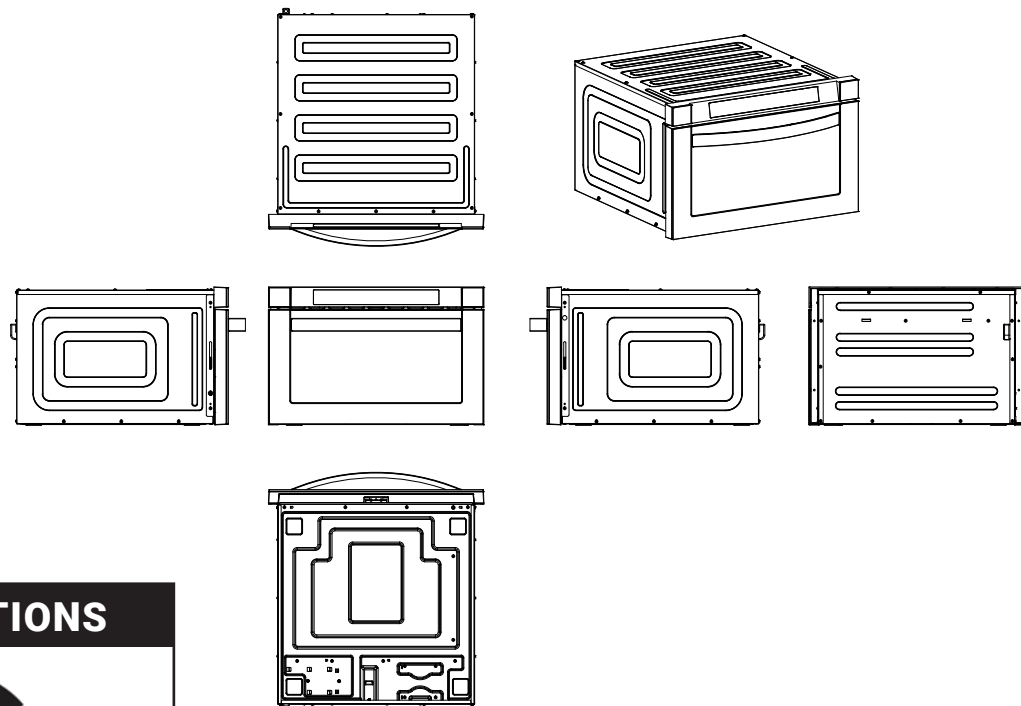

SPEC SHEET

KoolMore Microwave Drawer

SKU: KM-MD-1SS

FEATURES

- Built-In Design: Seamlessly integrates into cabinetry or wall for a sleek, space-saving solution.
- Stainless-Steel Finish: Offers a modern look that complements other kitchen appliances.
- One-Touch Button Open: For easy access with a smart, slow-close door mechanism.
- Efficient Cooking Power: With 1000W and 10 adjustable power levels for precise cooking.
- Time and Weight Defrost: Optimized for defrosting meat, leftovers, and other frozen foods.
- Halogen Interior Light: Provides clear visibility, enhancing monitoring of cooking progress.

Specification	Detail
Manufacturer	KoolMore
Brand	KoolMore
Manufacturer SKU	KM-MD-1SS
Product Type	Microwave Drawer
Color/Finish	Stainless Steel
Installation Type	Wall-Mounted, Flat Bottom (Built-In Mountable Design)
Capacity	1.2 Cu. Ft.
Voltage	120V, 60 Hz
Wattage	1000W
Power Levels	10 Adjustable Power Levels
Control Location	Interior
Product Dimensions (W x D x H, inches)	23.6 x 24 x 15
Interior Dimensions (W x D x H, inches)	17.28 x 17.52 x 7.87
Cut-Out Dimensions (W x D x H, inches)	22.13 x 23.50 x 14.82
Product Weight (lbs)	69