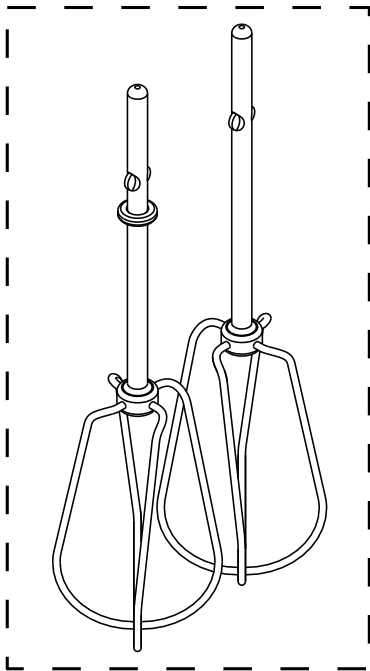

UNIT PARTS

3

Literature Parts