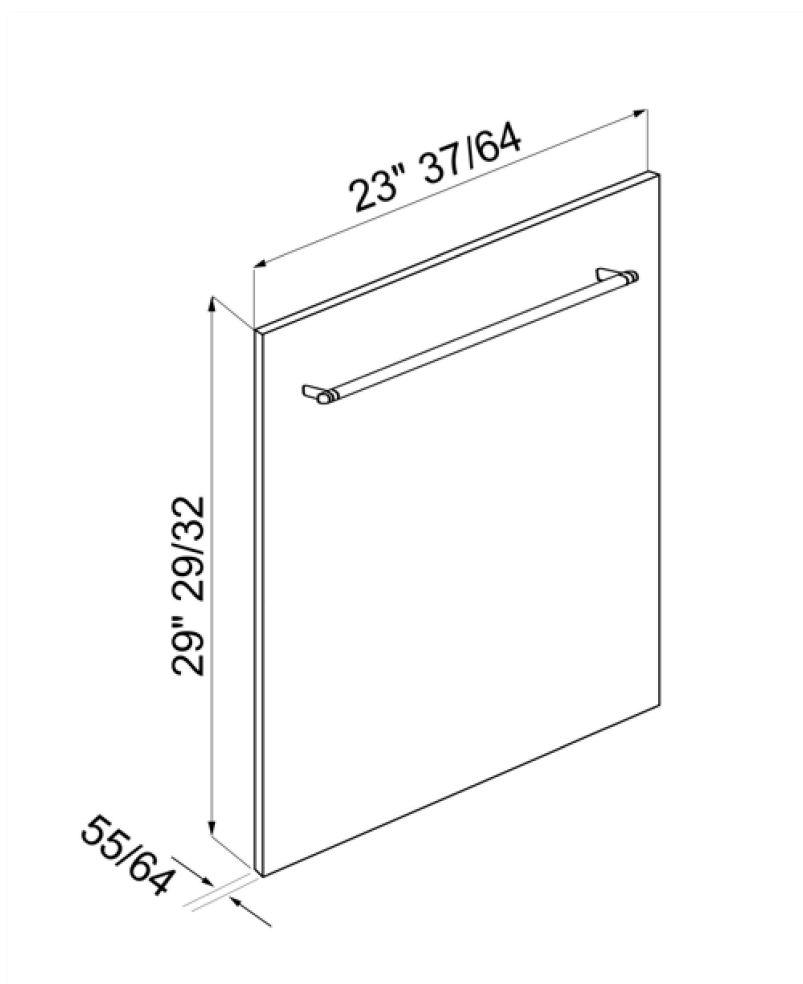

KIT86SPRAN

Product family
Type

Dishwashers
Panel

Alternative products

KIT86SPRMW

Color: Stainless steel

KIT86SPRX

Color: Stainless steel