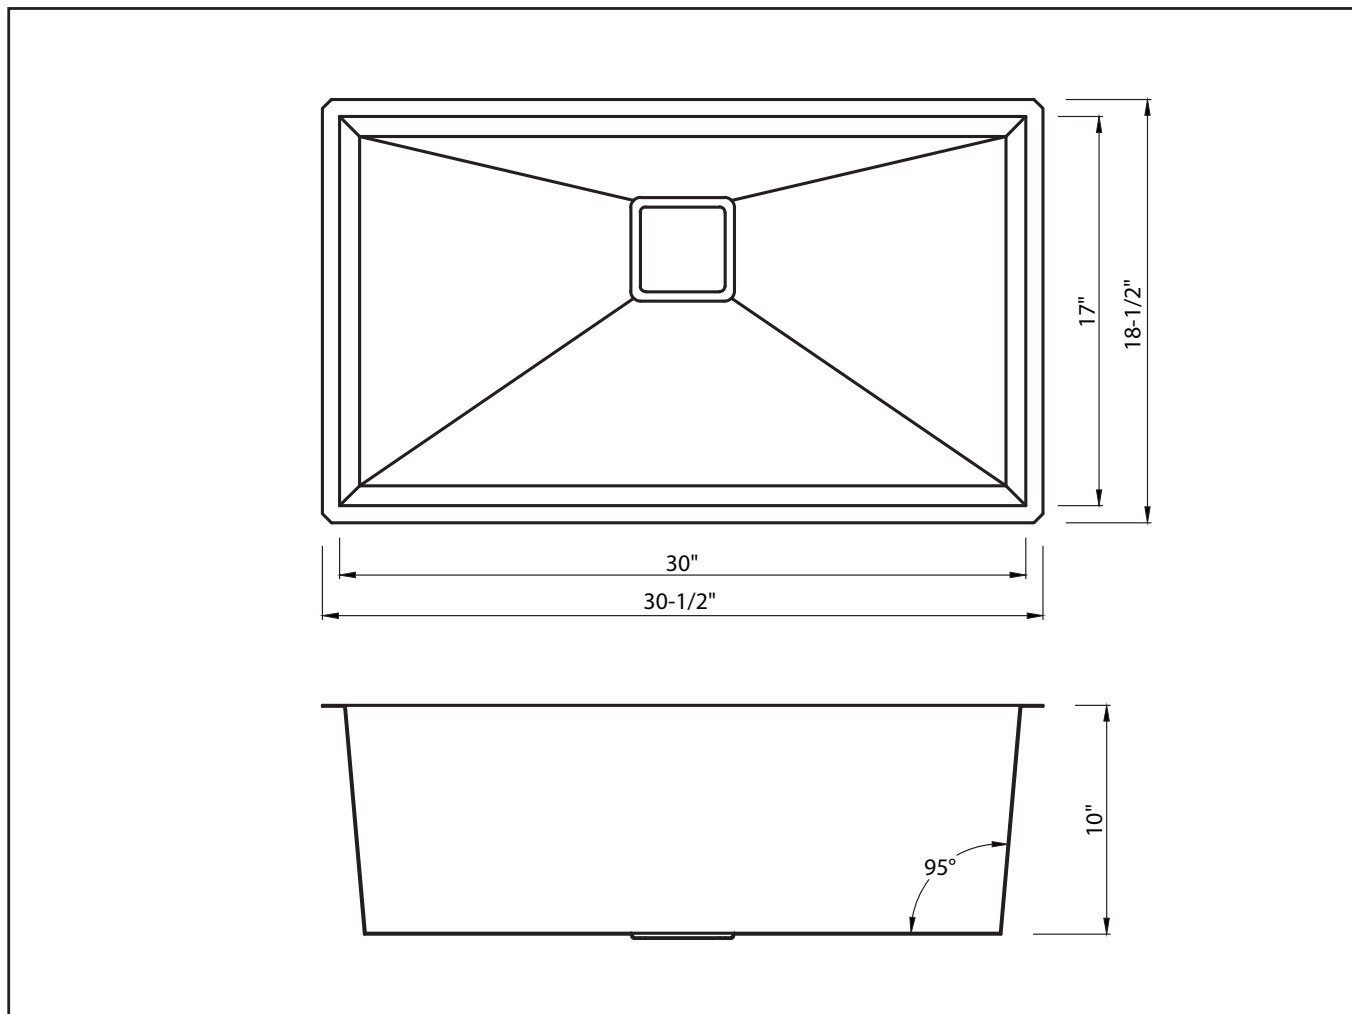

Pax™ Zero Radius Series / KHU32

Handmade Undermount Single Bowl Kitchen Sink

Satin Finish

Kräus®

SPECIFICATION SHEET

Material

16 Gauge Stainless Steel

Minimum Cabinet Size

Undermount : 36"

Installation Type

Undermount

Dimensions

Sink Dimensions: 31 1/2" x 18 1/2" x 10"

Bowl Type

Double Bowl Sink
Handmade

Accessories Included

KBG-H32, ST-3, Mounting Hardware, Template,
Towel

Technology

Noise Defend
EZ Stack

Optional Accessories

Garbage Disposal Adapter: GDA-1

Kraus Limited Lifetime Warranty: See website for details www.kraususa.com

1.800.775.0703 / customerservice@kraususa.com

Codes/Standards: Meets ASME A112.19.3/CSA B45.4

REV. August 15, 2016