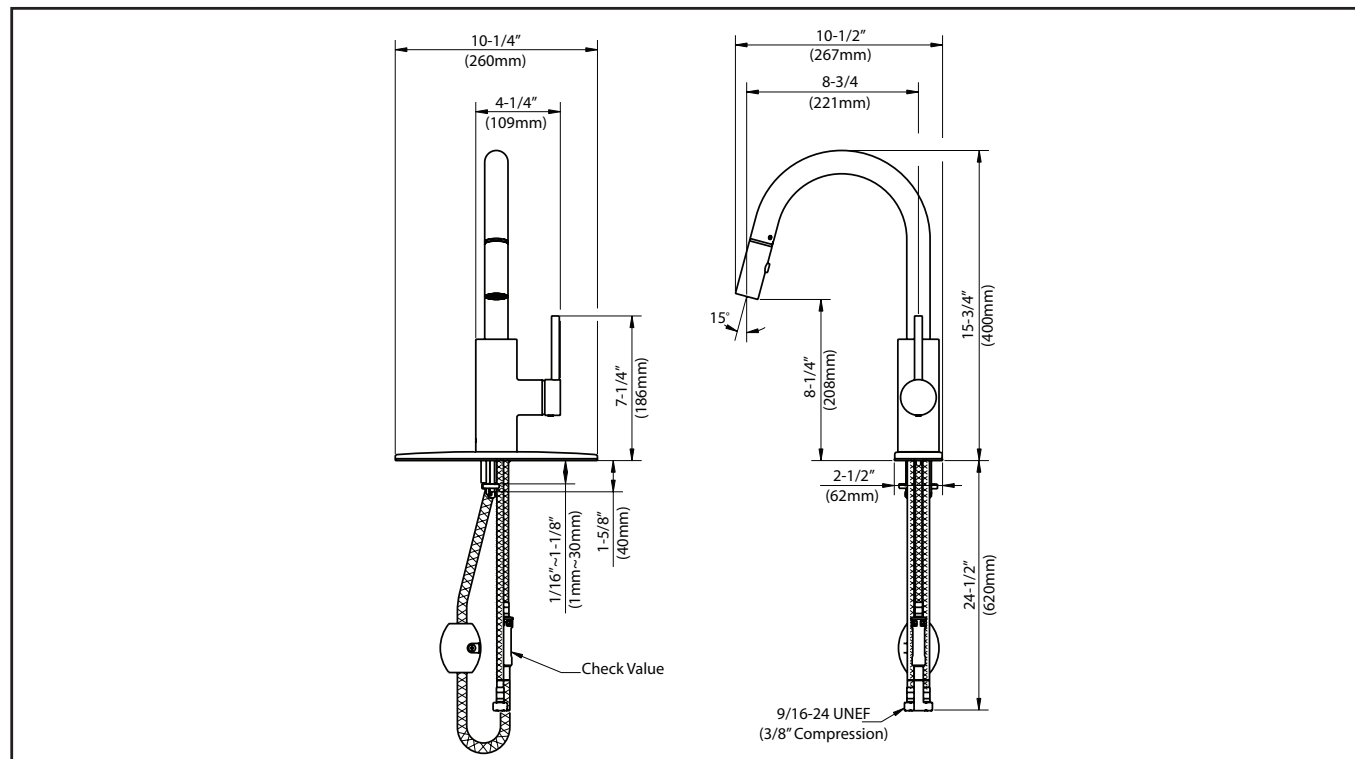

Mateo™ / KPF-2620

Single Lever Pull Down Kitchen Faucet

Chrome / Stainless Steel Finishes

Kräus®

SPECIFICATION SHEET

Material

Body: Brass
Handle: Zinc
Sprayer: Plastic
Waterway: Brass

Spout

Swivel: 360
Design: Full Body
Pull Down

Sprayhead

Flow Rate: 1.75 gpm (6.6L/min) @ 60 psi
Aerator: Neoperl/1.75GPM
Name: Cache Perlator Honeycomb
Function: Spray & Stream
Nozzles: Easy Clean Rubber Nozzles
Docking: Secure

Hose

Type: Neoperl

Cartridge

Brand: Kerox
Size: 35mm
Style: Lever

Mounting

Holes: 1 - 3 Holes
Type: Quick Dock

Waterlines

Type : Neoperl, 700mm
Flexible
Connections: 3/8"
Materials: Braided Nylon
Included
Factory Installed

Dimensions

Faucet Dimensions: 15 3/4" x 8 3/4" x 2 1/2"
Handle Clearance: 1 1/4"

Accessories Included

Escutcheon Plate, Weight, Hex Wrench

Kraus Limited Lifetime Warranty: See website for details www.kraususa.com

1.800.775.0703 / customerservice@kraususa.com

Codes/Standards: Meets ASME A112.18.1/CSA B125.1, NSF/ANSI Standard 61 certified by IAPMO, NSF/ANSI Standard 372 certified by IAPMO, CAL GREEN, CEC, ADA

REV. August 16, 2016