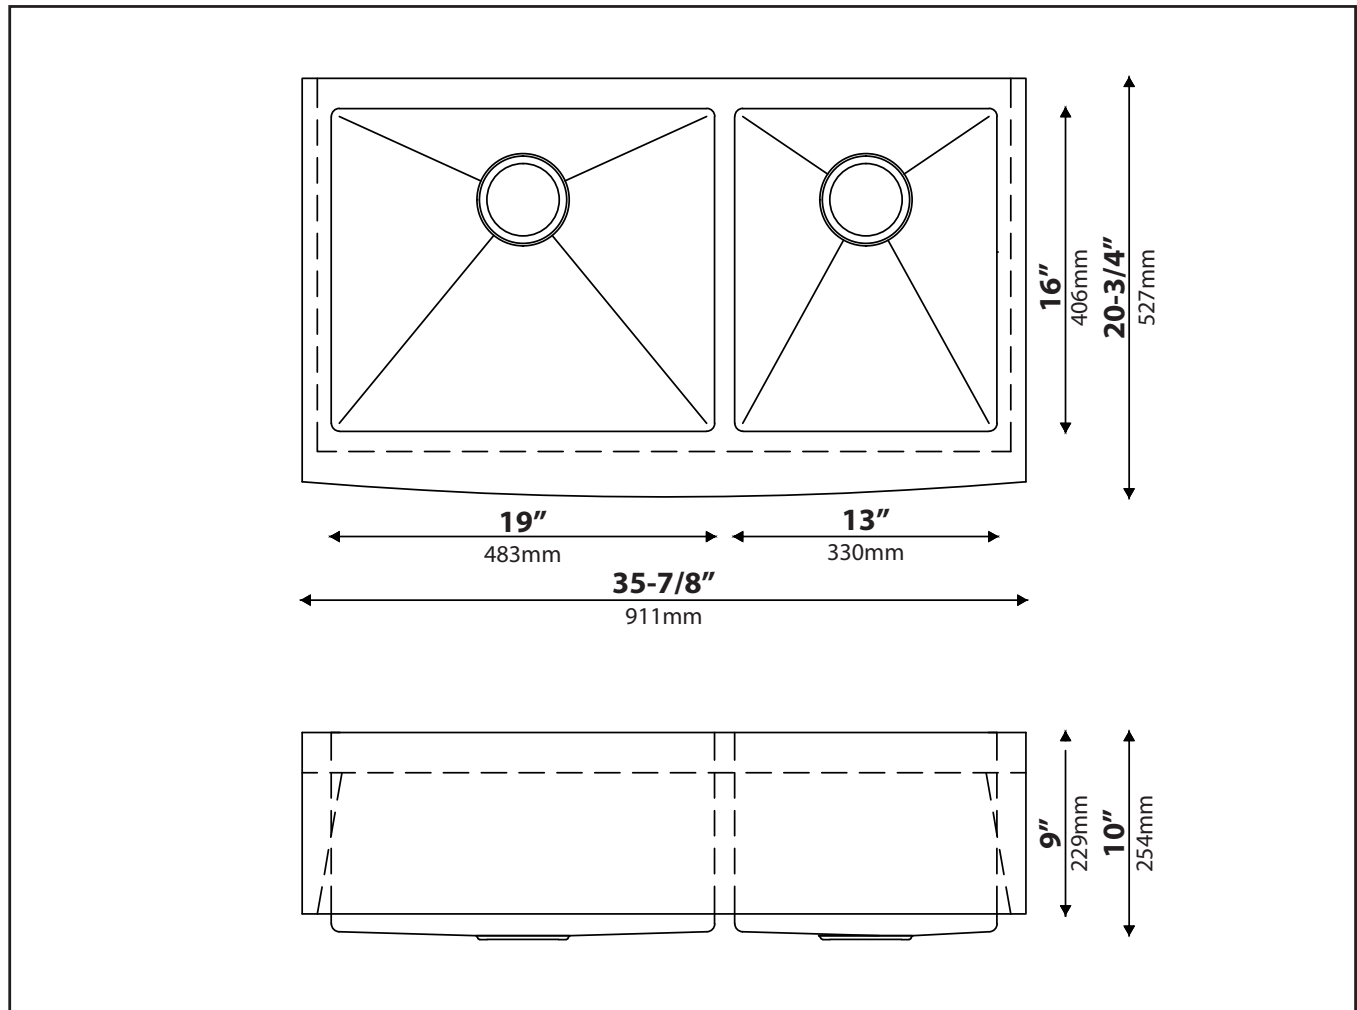

KHF203-36

Standart PRO™ 36 Inch 16 Gauge 60/40 Double Bowl
Stainless Steel Farmhouse Kitchen Sink
Satin Finish

Material

16 Gauge Stainless Steel

Installation Type

Undermount

Bowl Type

Double Bowl Sink
Offset: 60/40
Apron Front: Apron Front
Handmade

Minimum Cabinet Size

Undermount : 36"

Dimensions

Sink Dimensions: 35 7/8" x 20 3/4" x 10"

Accessories Included

KBG-200-36-1 & KBG-200-36-2, BST-1 & ST-1,
Template, Towel

Technology

Noise Defend

Kraus Limited Lifetime Warranty: See website for details www.kraususa.com

1.800.775.0703 / customerservice@kraususa.com