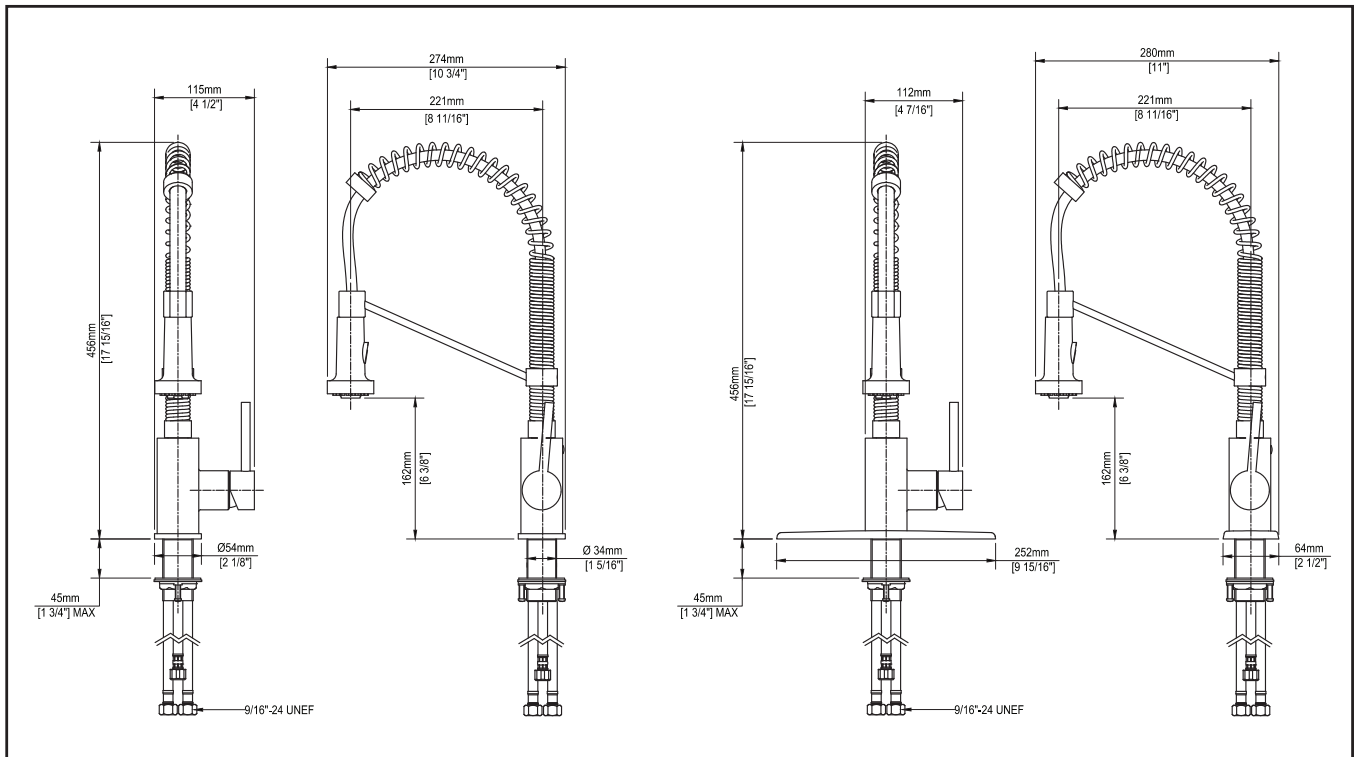

KPF-1610

Single Lever Commercial Style Pull-Pull Down Kitchen Faucet

Chrome / Stainless Steel / Stainless Steel Chrome /
Matte Black / Stainless Steel Matte Black Finishes

Kräus®

SPECIFICATION SHEET

Material

Body: Brass
Handle: Zinc
Sprayer: ABS
Waterway: Braided Nylon

Spout

Swivel: 180
Design: Commercial Spring
Pull Down

Sprayhead

Flow Rate: 1.8 gpm (6.8L/min) @ 60 psi
Aerator: Neoperl
Name: Cache Perlator Honeycomb
Function: Spray/Stream
Nozzles: Easy Clean Rubber Nozzles
Docking: Secure

Cartridge

Brand: Kerox
Size: 35mm
Style: Lever

Mounting

Holes: 1 Hole
Type: Brass Nut

Waterlines

Type : CAE
Flexible
Connections: 3/8"
Materials: Braided Stainless Steel
Included
Factory Installed

Dimensions

Overall Height: 18"
Spout Height: 6 3/8"
Spout Reach: 8 11/16"

Accessories Included

Weight, Hex Wrench, Escutcheon Plate (Sold Separately)

Kraus Lifetime Limited Warranty: See website for details www.kraususa.com

1.800.775.0703 / customerservice@kraususa.com

Listing: cUPC, NSF 61, NSF 372, AB1953, EPA, CALGreen, MASS, FTC, DOE, CEC, ADA

REV. August 7, 2017