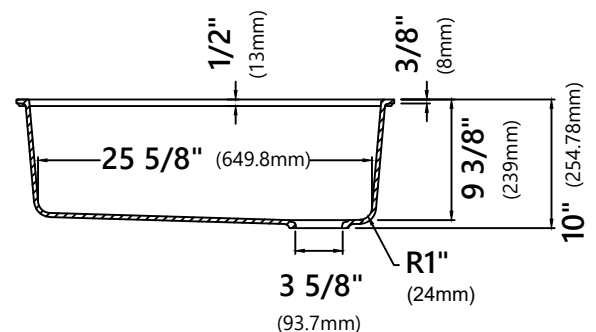

KGUW1-30

30 Inch Single Bowl Granite Undermount Kitchen Sink

Kräus®

SPECIFICATION SHEET

Sink Dimensions

Overall Dimensions: 29" x 19"

Bowl Dimensions: 27" x 16"

Sink Depth: 10"

Features

- Granite Composite
- Undermount Single Bowl Sink
- Required Minimum Cabinet Size: 33" Left to Right, 24" Front to Back
- Rear Off-Set Drain
- 3 1/2" Drain Opening

Accessories Included

- Cutting Board KCB-WS301SA
- Kitchen Sink Strainer ST-4
- Kitchen Rolling Mat KRM-11BL

Available Colors

- White

CODES/STANDARDS:

Product Certification

cUPC

NOTE: Although Kraus granite and quartz composite sinks are highly heat resistant, placing hot items right from the stove or oven directly into the sink may cause surface discoloration. Consider using a trivet or rolling mat for extremely hot items to avoid potential heat damage.

NOTE: It is not recommended to install this sink with a negative reveal. Doing so will prohibit the use of any workstation accessories as they will not fit.

Warranty

Kraus Limited Lifetime Warranty

see website for details www.kraususa.com

Kraus USA Customer Service

1.800.775.0703 | customerservice@kraususa.com

REV. January 26, 2021