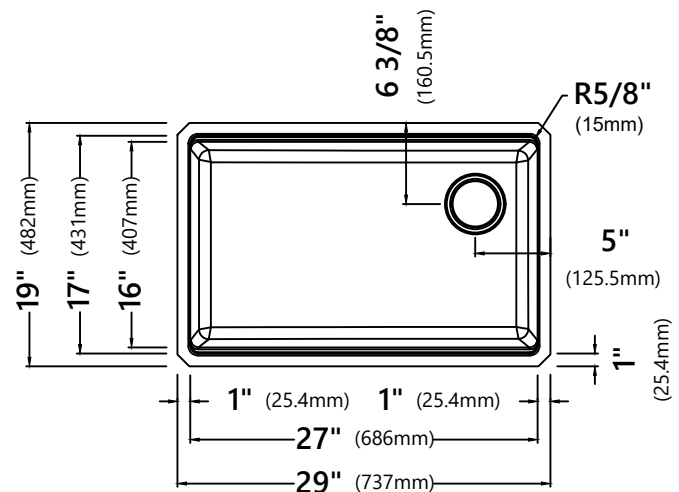

KGUW1-30

30 Inch Single Bowl Granite Undermount Kitchen Sink

Kräus®

SPECIFICATION SHEET

Sink Dimensions

Overall Dimensions: 29" x 19"

Bowl Dimensions: 27" x 16"

Sink Depth: 10"

Features

- Granite Composite
- Undermount Single Bowl Sink
- Required Minimum Cabinet Size: 33" Left to Right, 24" Front to Back
- Rear Off-Set Drain
- 3 1/2" Drain Opening

Accessories Included

- Cutting Board KCB-WS301SA
- Kitchen Sink Strainer ST-4
- Kitchen Rolling Mat KRM-11BL

Available Colors

- White

CODES/STANDARDS:

Product Certification

cUPC

NOTE: Although Kraus granite and quartz composite sinks are highly heat resistant, placing hot items right from the stove or oven directly into the sink may cause surface discoloration. Consider using a trivet or rolling mat for extremely hot items to avoid potential heat damage.

NOTE: It is not recommended to install this sink with a negative reveal. Doing so will prohibit the use of any workstation accessories as they will not fit.

Warranty

Kraus Limited Lifetime Warranty

see website for details www.kraususa.com

Kraus USA Customer Service

1.800.775.0703 | customerservice@kraususa.com

REV. January 26, 2021