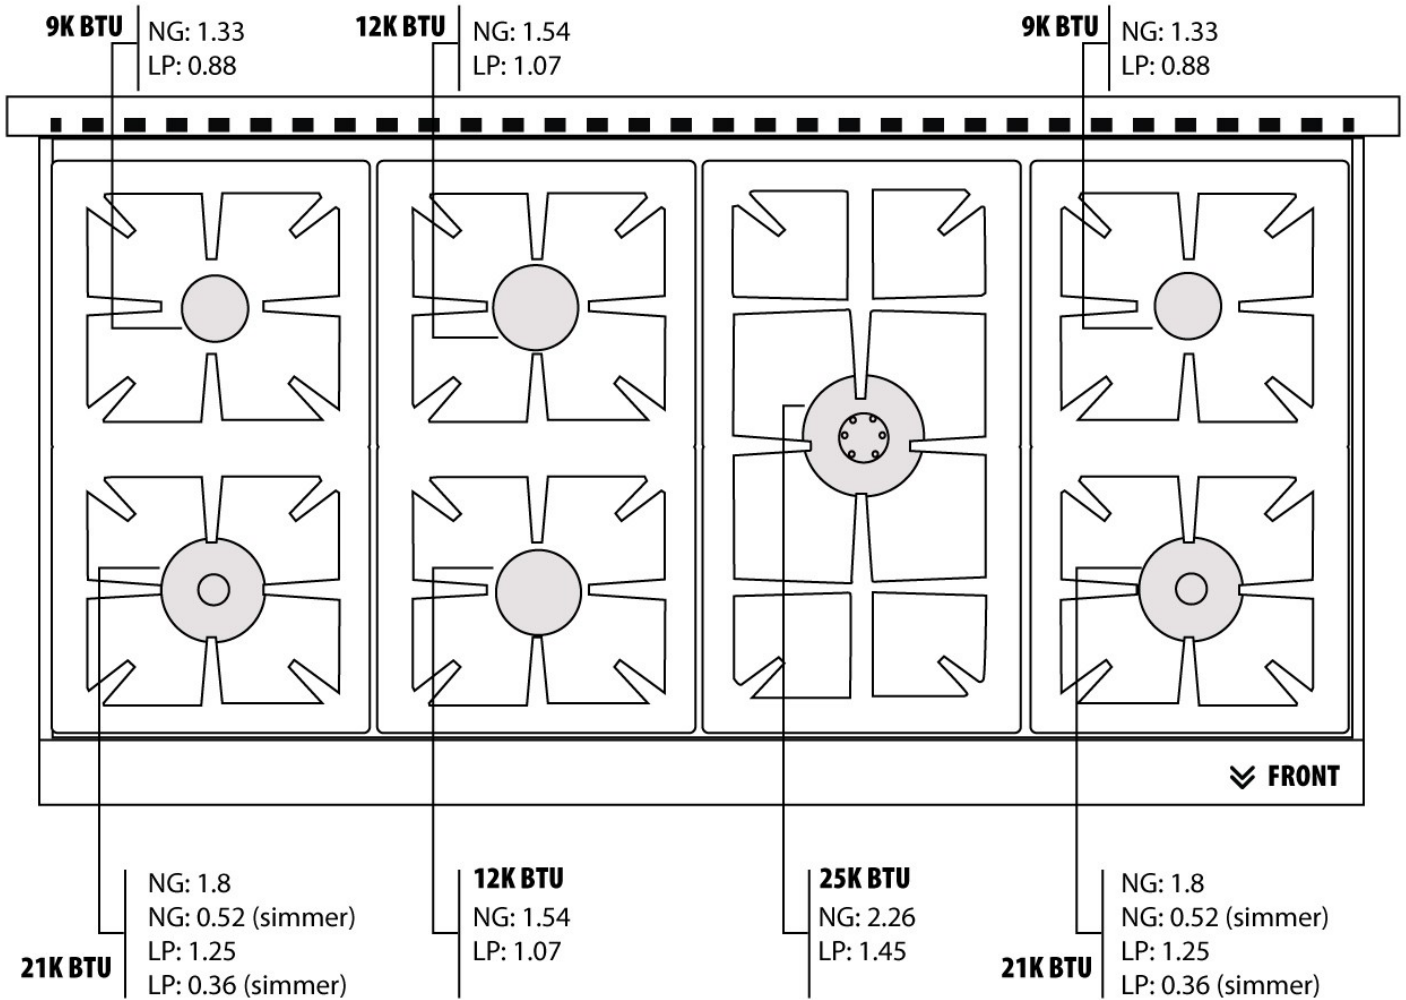

TOP BURNERS

OVEN

LARGE OVEN

NG: 2.26
LP: 1.32

SMALL OVEN

NG: 1.7
LP: 1.10

BROILER

NG: 1.85
LP: 1.18