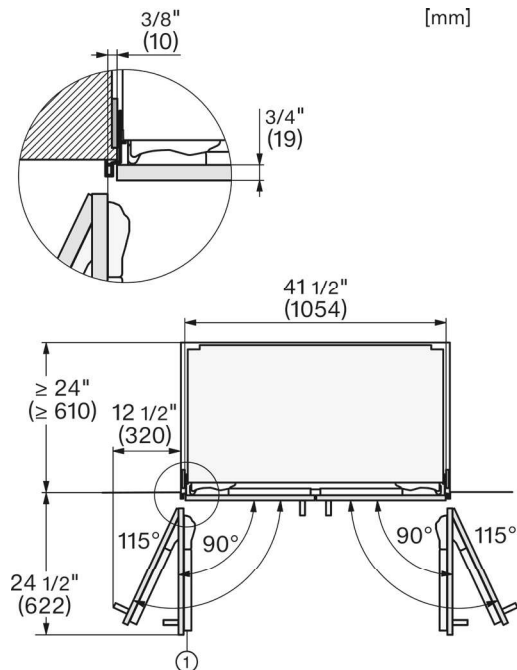

Included Accessories

- Ice scoop
- Longlife AirClean filter
- Water filter

Material #	12489440
-------------------	----------

SPECIFICATIONS

Overall Unit Dimensions	41 1/4" (1048 mm) W x 83 9/16" - 85 1/2" (2123 - 2171 mm) H x 24" (610 mm) D <i>(Depth does not include door panel)</i>	
Niche		
Minimum Cabinet Niche Opening	42" (1067 mm) W x 84" (2134 mm) H x 25" (635 mm) D <i>(flush installation)</i>	41 1/2" (1054 mm) W x 84" (2134 mm) H x 24" (610 mm) D <i>(proud installation)</i>
Connection		
Plumbing and Electrical	Required Power Supply: 110–120 V, 60 Hz. Total Amps: 15 Amps. Connecting cable: 118" (3.0 m), detachable. Cold water connection required. Water pressure: 29 to 116 psi.	

Product and Cutout Dimensions

Flush Installation

Product and Cutout Dimensions

Top View

Proud Installation

Product and Cutout Dimensions

Top View

Additional Dimensions

Panel Details

Side View Bottom

Hinge Details

Frame Details