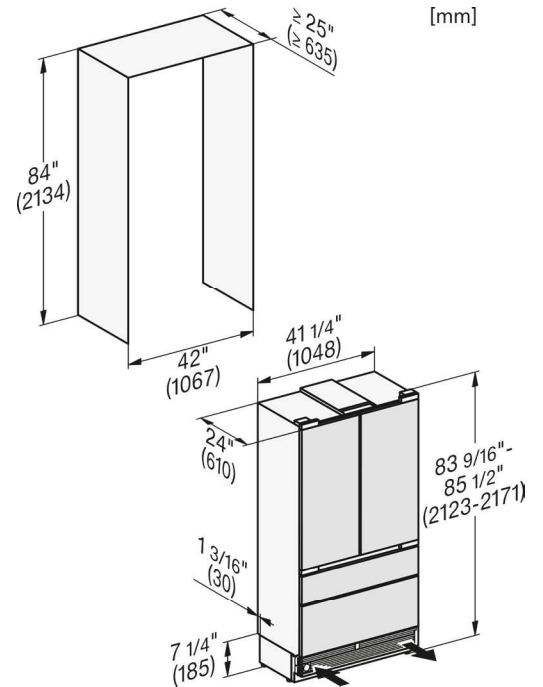

Included Accessories

- Ice scoop
- Longlife AirClean filter
- Water filter

Material #	12489440
-------------------	----------

SPECIFICATIONS

Overall Unit Dimensions	41 1/4" (1048 mm) W x 83 9/16" - 85 1/2" (2123 - 2171 mm) H x 24" (610 mm) D <i>(Depth does not include door panel)</i>	
Niche		
Minimum Cabinet Niche Opening	42" (1067 mm) W x 84" (2134 mm) H x 25" (635 mm) D <i>(flush installation)</i>	41 1/2" (1054 mm) W x 84" (2134 mm) H x 24" (610 mm) D <i>(proud installation)</i>
Connection		
Plumbing and Electrical	Required Power Supply: 110–120 V, 60 Hz. Total Amps: 15 Amps. Connecting cable: 118" (3.0 m), detachable. Cold water connection required. Water pressure: 29 to 116 psi.	

Product and Cutout Dimensions

Flush Installation

Product and Cutout Dimensions

Top View

Proud Installation

Product and Cutout Dimensions

Top View

Additional Dimensions

Panel Details

Side View Bottom

Hinge Details

Frame Details