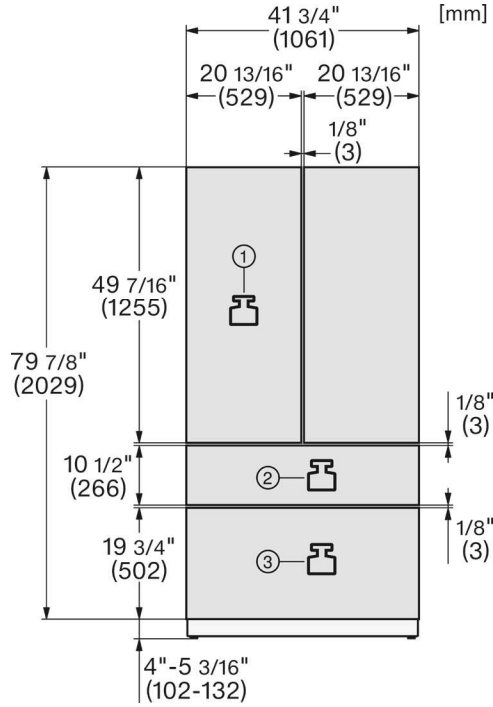

Included Accessories

- Ice scoop
- Longlife AirClean filter
- Water filter

Material #	12489440
-------------------	----------

SPECIFICATIONS

Overall Unit Dimensions	41 1/4" (1048 mm) W x 83 9/16" - 85 1/2" (2123 - 2171 mm) H x 24" (610 mm) D <i>(Depth does not include door panel)</i>	
Niche		
Minimum Cabinet Niche Opening	42" (1067 mm) W x 84" (2134 mm) H x 25" (635 mm) D <i>(flush installation)</i>	41 1/2" (1054 mm) W x 84" (2134 mm) H x 24" (610 mm) D <i>(proud installation)</i>
Connection		
Plumbing and Electrical	Required Power Supply: 110–120 V, 60 Hz. Total Amps: 15 Amps. Connecting cable: 118" (3.0 m), detachable. Cold water connection required. Water pressure: 29 to 116 psi.	

Product and Cutout Dimensions

Flush Installation

Product and Cutout Dimensions

Top View

Proud Installation

Product and Cutout Dimensions

Top View

Additional Dimensions

Panel Details

Side View Bottom

Hinge Details

Frame Details