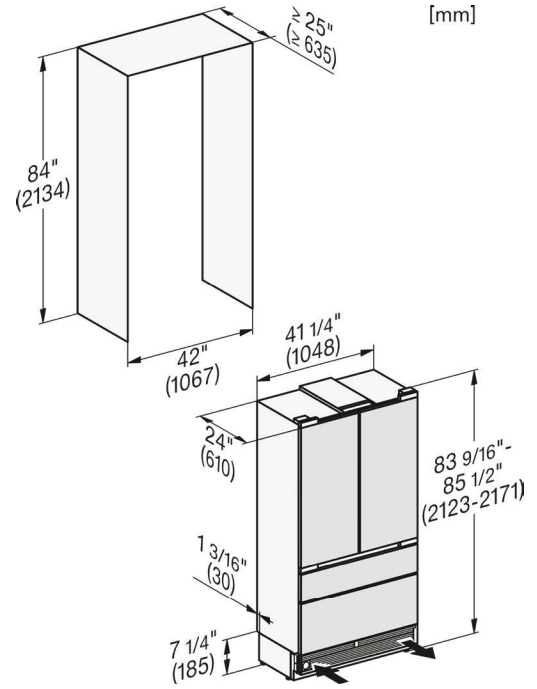

Included Accessories

- Ice scoop
- Longlife AirClean filter
- Water filter

Material #	12489440
-------------------	----------

SPECIFICATIONS

Overall Unit Dimensions	41 1/4" (1048 mm) W x 83 9/16" - 85 1/2" (2123 - 2171 mm) H x 24" (610 mm) D <i>(Depth does not include door panel)</i>	
Niche		
Minimum Cabinet Niche Opening	42" (1067 mm) W x 84" (2134 mm) H x 25" (635 mm) D <i>(flush installation)</i>	41 1/2" (1054 mm) W x 84" (2134 mm) H x 24" (610 mm) D <i>(proud installation)</i>
Connection		
Plumbing and Electrical	Required Power Supply: 110–120 V, 60 Hz. Total Amps: 15 Amps. Connecting cable: 118" (3.0 m), detachable. Cold water connection required. Water pressure: 29 to 116 psi.	

Product and Cutout Dimensions

Flush Installation

Product and Cutout Dimensions

Top View

Proud Installation

Product and Cutout Dimensions

Top View

Additional Dimensions

Panel Details

Side View Bottom

Hinge Details

Frame Details