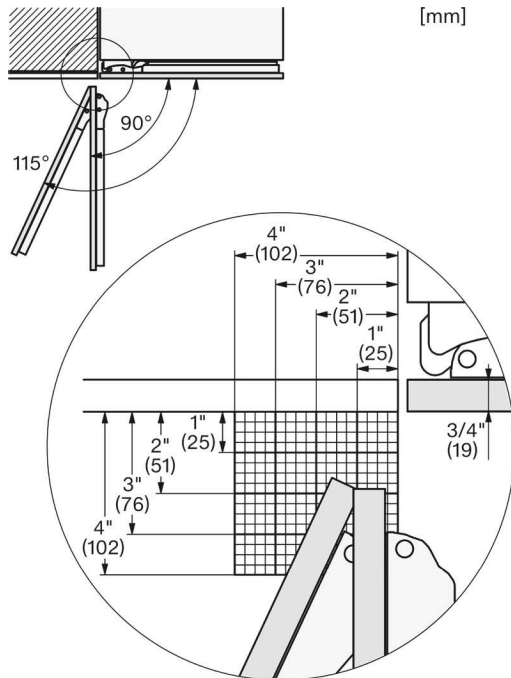

Included Accessories

- Ice scoop
- Longlife AirClean filter
- Water filter

Material #	12489440
-------------------	----------

SPECIFICATIONS

Overall Unit Dimensions	41 1/4" (1048 mm) W x 83 9/16" - 85 1/2" (2123 - 2171 mm) H x 24" (610 mm) D <i>(Depth does not include door panel)</i>	
Niche		
Minimum Cabinet Niche Opening	42" (1067 mm) W x 84" (2134 mm) H x 25" (635 mm) D <i>(flush installation)</i>	41 1/2" (1054 mm) W x 84" (2134 mm) H x 24" (610 mm) D <i>(proud installation)</i>
Connection		
Plumbing and Electrical	Required Power Supply: 110–120 V, 60 Hz. Total Amps: 15 Amps. Connecting cable: 118" (3.0 m), detachable. Cold water connection required. Water pressure: 29 to 116 psi.	

Product and Cutout Dimensions

Flush Installation

Product and Cutout Dimensions

Top View

Proud Installation

Product and Cutout Dimensions

Top View

Additional Dimensions

Panel Details

Side View Bottom

Hinge Details

Frame Details