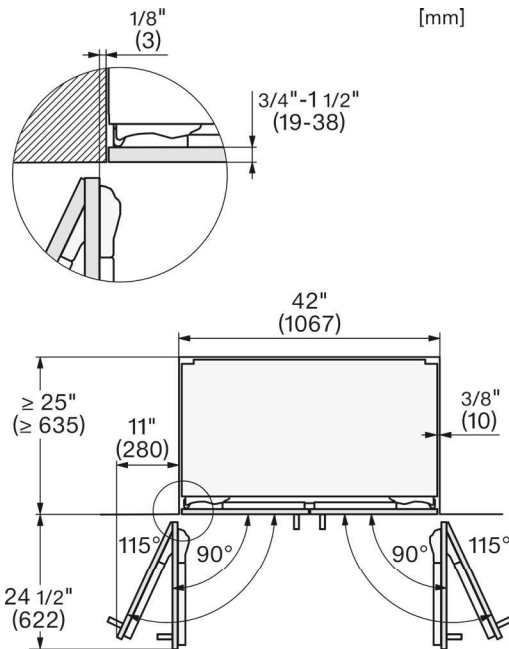

Included Accessories

- Ice scoop
- Longlife AirClean filter
- Water filter

Material #	12489440
-------------------	----------

SPECIFICATIONS

Overall Unit Dimensions	41 1/4" (1048 mm) W x 83 9/16" - 85 1/2" (2123 - 2171 mm) H x 24" (610 mm) D <i>(Depth does not include door panel)</i>	
Niche		
Minimum Cabinet Niche Opening	42" (1067 mm) W x 84" (2134 mm) H x 25" (635 mm) D <i>(flush installation)</i>	41 1/2" (1054 mm) W x 84" (2134 mm) H x 24" (610 mm) D <i>(proud installation)</i>
Connection		
Plumbing and Electrical	Required Power Supply: 110–120 V, 60 Hz. Total Amps: 15 Amps. Connecting cable: 118" (3.0 m), detachable. Cold water connection required. Water pressure: 29 to 116 psi.	

Product and Cutout Dimensions

Flush Installation

Product and Cutout Dimensions

Top View

Proud Installation

Product and Cutout Dimensions

Top View

Additional Dimensions

Panel Details

Side View Bottom

Hinge Details

Frame Details