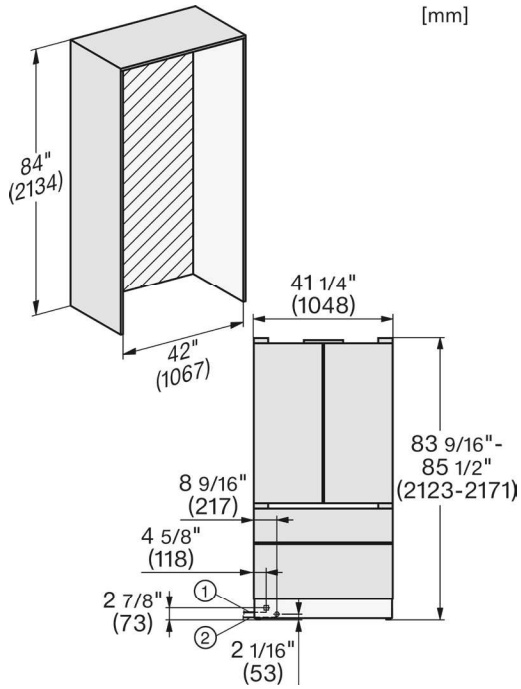

Included Accessories

- Ice scoop
- Longlife AirClean filter
- Water filter

Material #	12489440
-------------------	----------

SPECIFICATIONS

Overall Unit Dimensions	41 1/4" (1048 mm) W x 83 9/16" - 85 1/2" (2123 - 2171 mm) H x 24" (610 mm) D <i>(Depth does not include door panel)</i>	
Niche		
Minimum Cabinet Niche Opening	42" (1067 mm) W x 84" (2134 mm) H x 25" (635 mm) D <i>(flush installation)</i>	41 1/2" (1054 mm) W x 84" (2134 mm) H x 24" (610 mm) D <i>(proud installation)</i>
Connection		
Plumbing and Electrical	Required Power Supply: 110–120 V, 60 Hz. Total Amps: 15 Amps. Connecting cable: 118" (3.0 m), detachable. Cold water connection required. Water pressure: 29 to 116 psi.	

Product and Cutout Dimensions

Flush Installation

Product and Cutout Dimensions

Top View

Proud Installation

Product and Cutout Dimensions

Top View

Additional Dimensions

Panel Details

Side View Bottom

Hinge Details

Frame Details