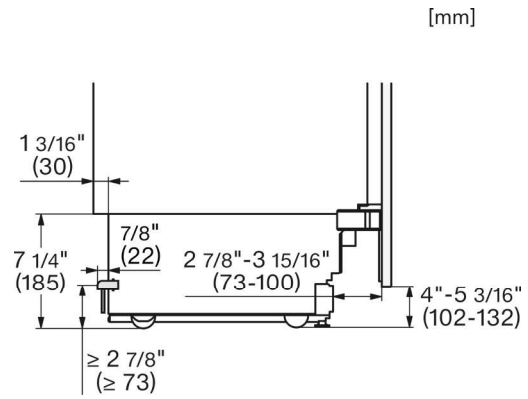

Included Accessories

- Ice scoop
- Longlife AirClean filter
- Water filter

Material #	12489440
-------------------	----------

SPECIFICATIONS

Overall Unit Dimensions	41 1/4" (1048 mm) W x 83 9/16" - 85 1/2" (2123 - 2171 mm) H x 24" (610 mm) D <i>(Depth does not include door panel)</i>	
Niche		
Minimum Cabinet Niche Opening	42" (1067 mm) W x 84" (2134 mm) H x 25" (635 mm) D <i>(flush installation)</i>	41 1/2" (1054 mm) W x 84" (2134 mm) H x 24" (610 mm) D <i>(proud installation)</i>
Connection		
Plumbing and Electrical	Required Power Supply: 110–120 V, 60 Hz. Total Amps: 15 Amps. Connecting cable: 118" (3.0 m), detachable. Cold water connection required. Water pressure: 29 to 116 psi.	

Product and Cutout Dimensions

Flush Installation

Product and Cutout Dimensions

Top View

Proud Installation

Product and Cutout Dimensions

Top View

Additional Dimensions

Panel Details

Side View Bottom

Hinge Details

Frame Details