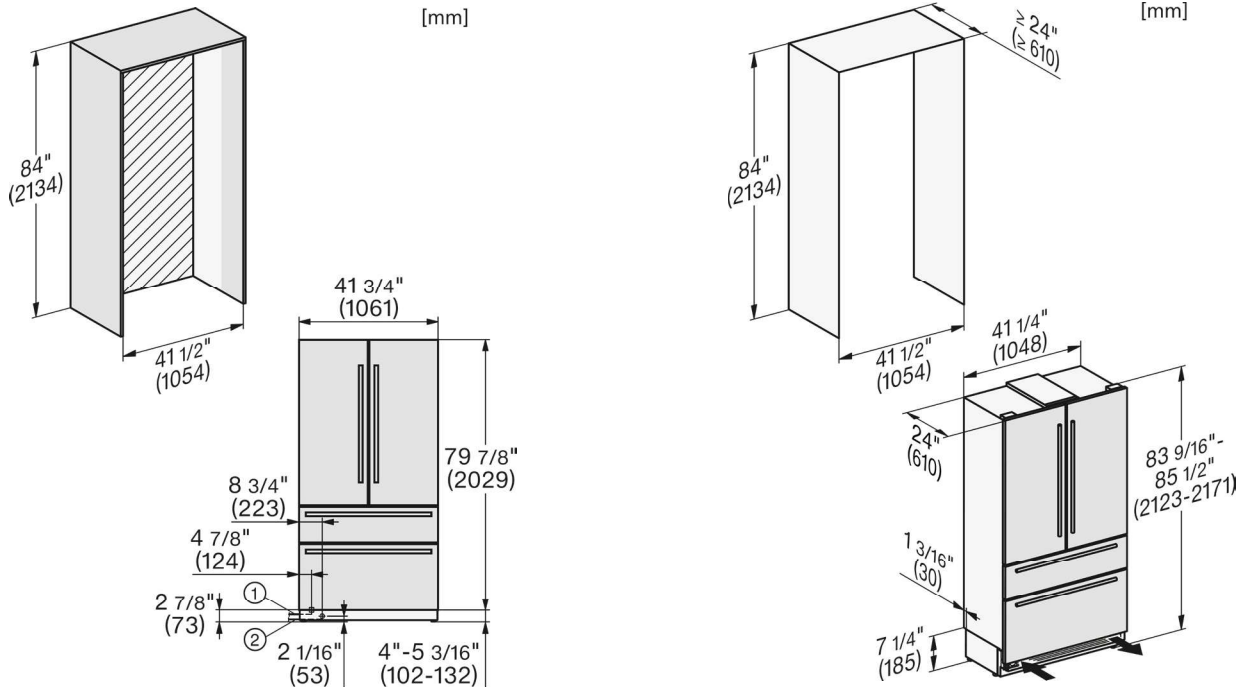

Included Accessories

- Ice scoop
- Longlife AirClean filter
- Water filter

Material #	12489440
-------------------	----------

SPECIFICATIONS

Overall Unit Dimensions	41 1/4" (1048 mm) W x 83 9/16" - 85 1/2" (2123 - 2171 mm) H x 24" (610 mm) D <i>(Depth does not include door panel)</i>	
Niche		
Minimum Cabinet Niche Opening	42" (1067 mm) W x 84" (2134 mm) H x 25" (635 mm) D <i>(flush installation)</i>	41 1/2" (1054 mm) W x 84" (2134 mm) H x 24" (610 mm) D <i>(proud installation)</i>
Connection		
Plumbing and Electrical	Required Power Supply: 110–120 V, 60 Hz. Total Amps: 15 Amps. Connecting cable: 118" (3.0 m), detachable. Cold water connection required. Water pressure: 29 to 116 psi.	

Product and Cutout Dimensions

Flush Installation

Product and Cutout Dimensions

Top View

Proud Installation

Product and Cutout Dimensions

Top View

Additional Dimensions

Panel Details

Side View Bottom

Hinge Details

Frame Details