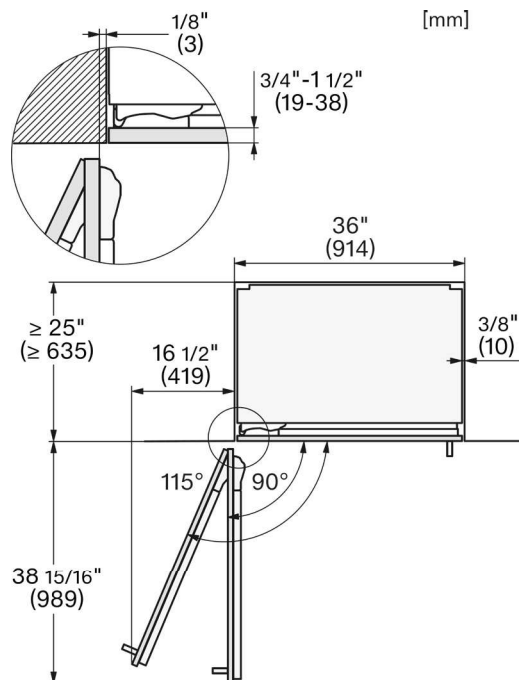

Flush Installation

Product and Cutout Dimensions

Top View