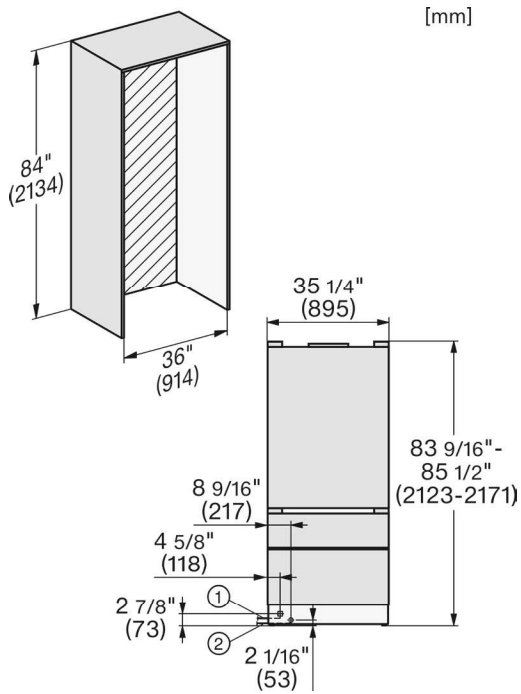

Flush Installation

Product and Cutout Dimensions