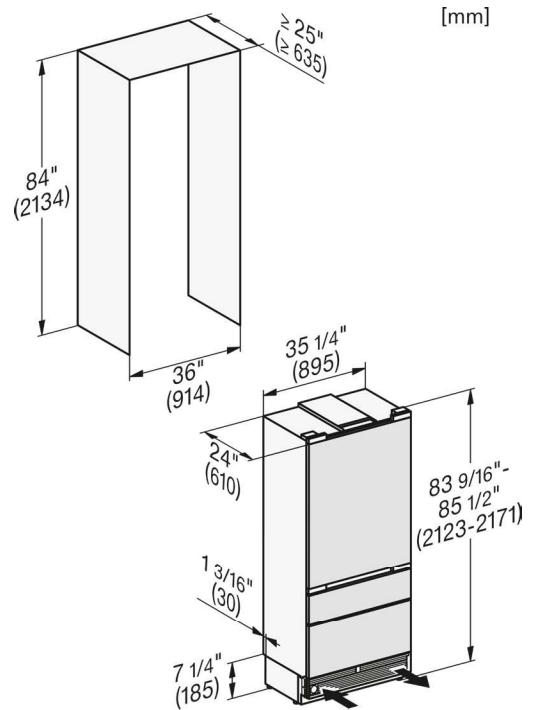

Flush Installation

Product and Cutout Dimensions