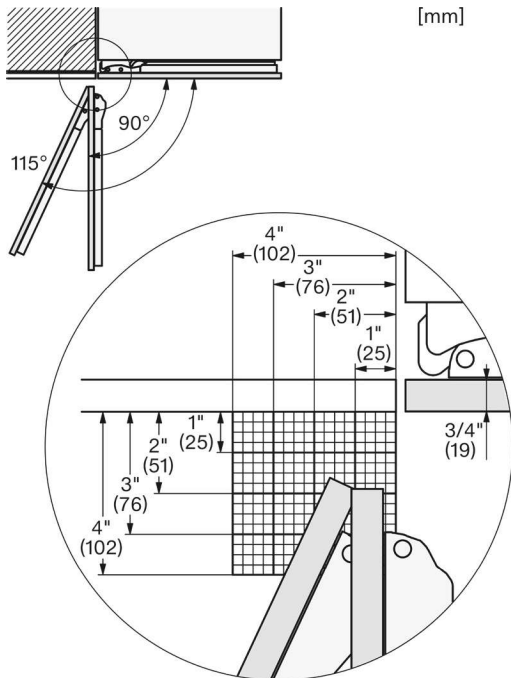

#### Included Accessories

- Ice scoop
- Longlife AirClean filter
- Water filter

<b>Material #</b>	12489400
-------------------	----------

SPECIFICATIONS		
Overall Unit Dimensions	35 1/4" (895 mm) W x 83 9/16" - 85 1/2" (2123 - 2171 mm) H x 24" (610 mm) D <i>(Depth does not include door panel)</i>	
<b>Niche</b>		
Minimum Cabinet Niche Opening	36" (914 mm) W x 84" (2134 mm) H x 25" (635 mm) D <i>(flush installation)</i>	35 1/2" (902 mm) W x 84" (2134 mm) H x 24" (610 mm) D <i>(proud installation)</i>
<b>Connection</b>		
Plumbing and Electrical	Required Power Supply: 110–120 V, 60 Hz. Total Amps: 15 Amps. Connecting cable: 118" (3.0 m), detachable. Cold water connection required. Water pressure: 29 to 116 psi.	

## Flush Installation

Product and Cutout Dimensions

Top View

## Additional Dimensions

Panel Details

[mm]

Side View Bottom

[mm]

Hinge Details

[mm]

Frame Details

[mm]