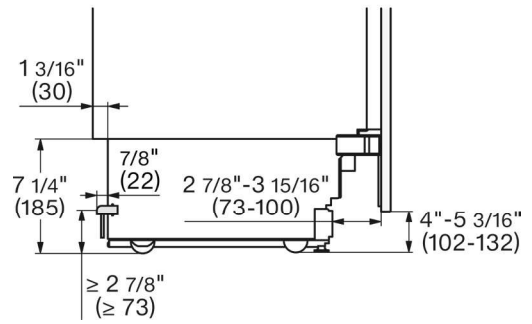

#### Included Accessories

- Ice scoop
- Longlife AirClean filter
- Water filter

<b>Material #</b>	12489400
-------------------	----------

SPECIFICATIONS		
Overall Unit Dimensions	35 1/4" (895 mm) W x 83 9/16" - 85 1/2" (2123 - 2171 mm) H x 24" (610 mm) D <i>(Depth does not include door panel)</i>	
<b>Niche</b>		
Minimum Cabinet Niche Opening	36" (914 mm) W x 84" (2134 mm) H x 25" (635 mm) D <i>(flush installation)</i>	35 1/2" (902 mm) W x 84" (2134 mm) H x 24" (610 mm) D <i>(proud installation)</i>
<b>Connection</b>		
Plumbing and Electrical	Required Power Supply: 110–120 V, 60 Hz. Total Amps: 15 Amps. Connecting cable: 118" (3.0 m), detachable. Cold water connection required. Water pressure: 29 to 116 psi.	

#### Product and Cutout Dimensions

## Additional Dimensions

Panel Details

[mm]

Side View Bottom

[mm]

Hinge Details

[mm]

Frame Details

[mm]