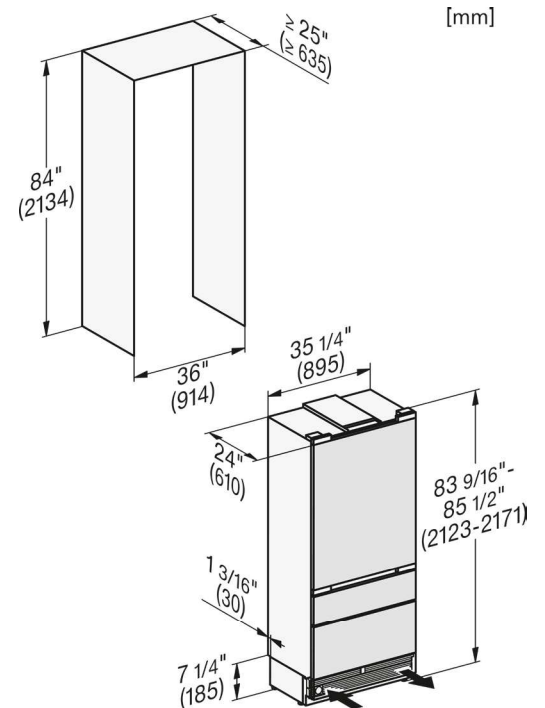

#### Included Accessories

- Ice scoop
- Longlife AirClean filter
- Water filter

<b>Material #</b>	12489400
-------------------	----------

SPECIFICATIONS		
Overall Unit Dimensions	35 1/4" (895 mm) W x 83 9/16" - 85 1/2" (2123 - 2171 mm) H x 24" (610 mm) D <i>(Depth does not include door panel)</i>	
<b>Niche</b>		
Minimum Cabinet Niche Opening	36" (914 mm) W x 84" (2134 mm) H x 25" (635 mm) D <i>(flush installation)</i>	35 1/2" (902 mm) W x 84" (2134 mm) H x 24" (610 mm) D <i>(proud installation)</i>
<b>Connection</b>		
Plumbing and Electrical	Required Power Supply: 110–120 V, 60 Hz. Total Amps: 15 Amps. Connecting cable: 118" (3.0 m), detachable. Cold water connection required. Water pressure: 29 to 116 psi.	

#### Product and Cutout Dimensions

## Additional Dimensions

Panel Details

[mm]

Side View Bottom

[mm]

Hinge Details

[mm]

Frame Details

[mm]