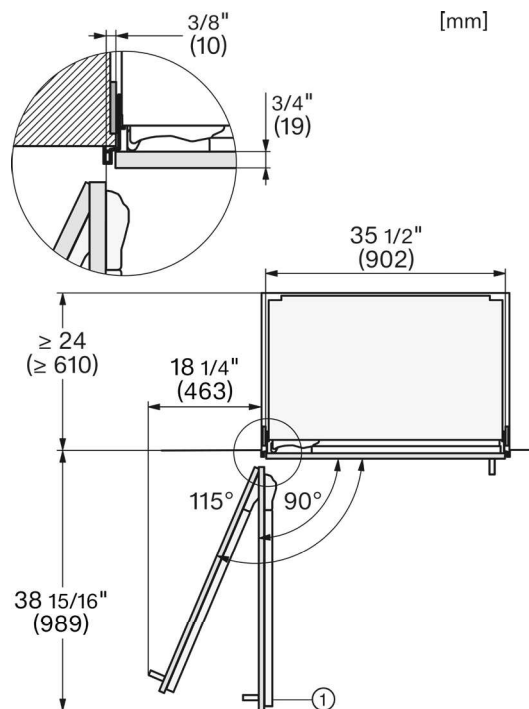

#### Product and Cutout Dimensions

## Flush Installation

Product and Cutout Dimensions

Top View

## Additional Dimensions

Panel Details

[mm]

Side View Bottom

[mm]

Hinge Details

[mm]

Frame Details

[mm]