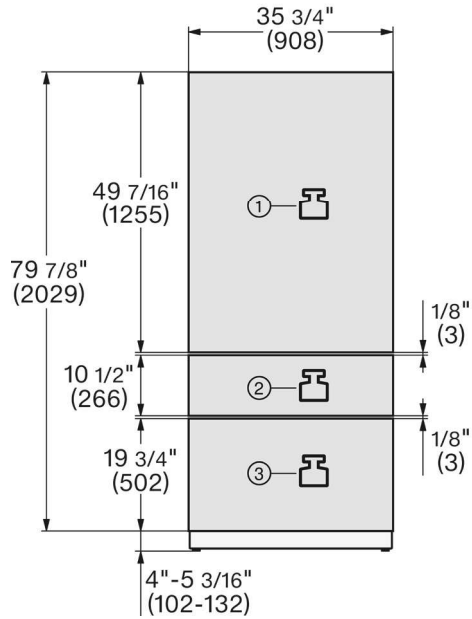

Included Accessories

- Ice scoop
- Longlife AirClean filter
- Water filter

Material #	12489410
-------------------	----------

SPECIFICATIONS		
Overall Unit Dimensions	35 1/4" (895 mm) W x 83 9/16" - 85 1/2" (2123 - 2171 mm) H x 24" (610 mm) D <i>(Depth does not include door panel)</i>	
Niche		
Minimum Cabinet Niche Opening	36" (914 mm) W x 84" (2134 mm) H x 25" (635 mm) D <i>(flush installation)</i>	35 1/2" (902 mm) W x 84" (2134 mm) H x 24" (610 mm) D <i>(proud installation)</i>
Connection		
Plumbing and Electrical	Required Power Supply: 110–120 V, 60 Hz. Total Amps: 15 Amps. Connecting cable: 118" (3.0 m), detachable. Cold water connection required. Water pressure: 29 to 116 psi.	

Product and Cutout Dimensions

Flush Installation

Product and Cutout Dimensions

Top View

Additional Dimensions

Panel Details

[mm]

Side View Bottom

[mm]

Hinge Details

[mm]

Frame Details

[mm]