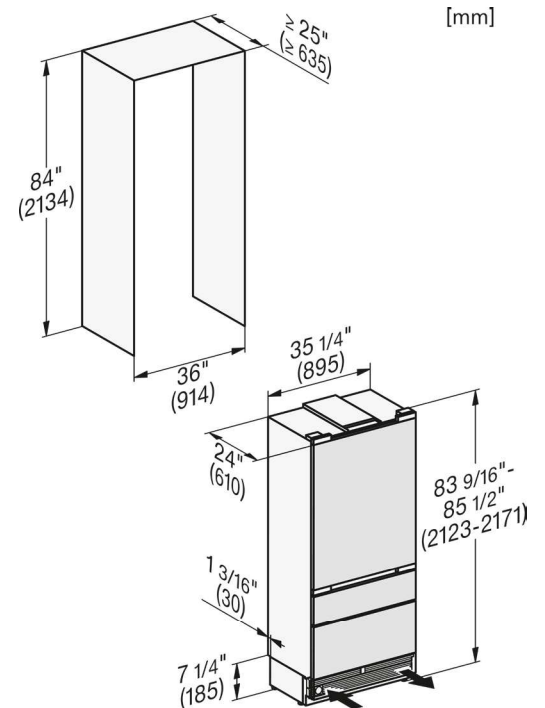

Included Accessories

- Ice scoop
- Longlife AirClean filter
- Water filter

Material #	12489410
-------------------	----------

SPECIFICATIONS		
Overall Unit Dimensions	35 1/4" (895 mm) W x 83 9/16" - 85 1/2" (2123 - 2171 mm) H x 24" (610 mm) D <i>(Depth does not include door panel)</i>	
Niche		
Minimum Cabinet Niche Opening	36" (914 mm) W x 84" (2134 mm) H x 25" (635 mm) D <i>(flush installation)</i>	35 1/2" (902 mm) W x 84" (2134 mm) H x 24" (610 mm) D <i>(proud installation)</i>
Connection		
Plumbing and Electrical	Required Power Supply: 110–120 V, 60 Hz. Total Amps: 15 Amps. Connecting cable: 118" (3.0 m), detachable. Cold water connection required. Water pressure: 29 to 116 psi.	

Product and Cutout Dimensions

Flush Installation

Product and Cutout Dimensions

Top View

Additional Dimensions

Panel Details

[mm]

Side View Bottom

[mm]

Hinge Details

[mm]

Frame Details

[mm]