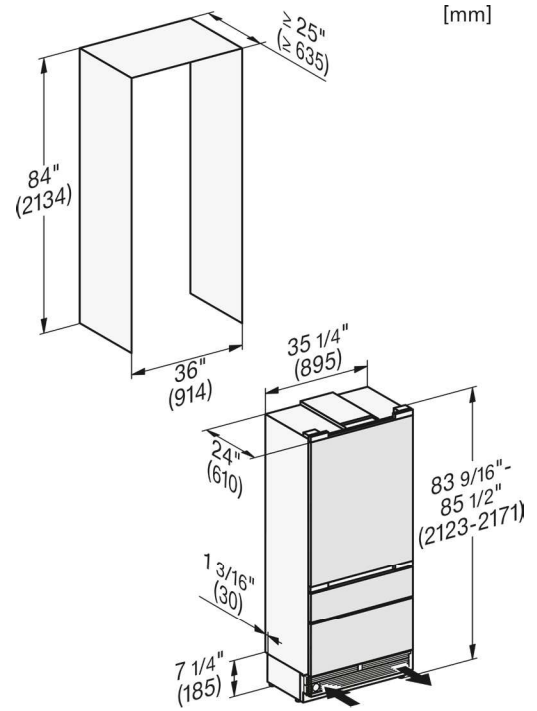

Included Accessories

- Ice scoop
- Longlife AirClean filter
- Water filter

Material #	12489410
-------------------	----------

SPECIFICATIONS		
Overall Unit Dimensions	35 1/4" (895 mm) W x 83 9/16" - 85 1/2" (2123 - 2171 mm) H x 24" (610 mm) D <i>(Depth does not include door panel)</i>	
Niche		
Minimum Cabinet Niche Opening	36" (914 mm) W x 84" (2134 mm) H x 25" (635 mm) D <i>(flush installation)</i>	35 1/2" (902 mm) W x 84" (2134 mm) H x 24" (610 mm) D <i>(proud installation)</i>
Connection		
Plumbing and Electrical	Required Power Supply: 110–120 V, 60 Hz. Total Amps: 15 Amps. Connecting cable: 118" (3.0 m), detachable. Cold water connection required. Water pressure: 29 to 116 psi.	

Product and Cutout Dimensions

Flush Installation

Product and Cutout Dimensions

Top View

Additional Dimensions

Panel Details

[mm]

Side View Bottom

[mm]

Hinge Details

[mm]

Frame Details

[mm]