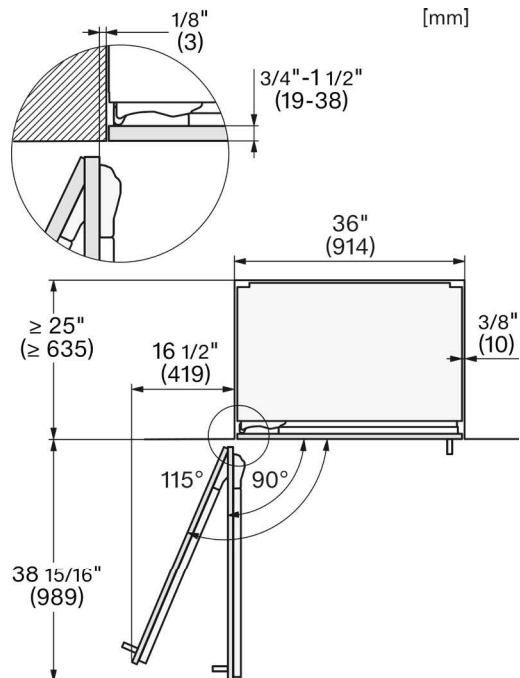

Included Accessories

- Ice scoop
- Longlife AirClean filter
- Water filter

Material #	12489410
-------------------	----------

SPECIFICATIONS		
Overall Unit Dimensions	35 1/4" (895 mm) W x 83 9/16" - 85 1/2" (2123 - 2171 mm) H x 24" (610 mm) D <i>(Depth does not include door panel)</i>	
Niche		
Minimum Cabinet Niche Opening	36" (914 mm) W x 84" (2134 mm) H x 25" (635 mm) D <i>(flush installation)</i>	35 1/2" (902 mm) W x 84" (2134 mm) H x 24" (610 mm) D <i>(proud installation)</i>
Connection		
Plumbing and Electrical	Required Power Supply: 110–120 V, 60 Hz. Total Amps: 15 Amps. Connecting cable: 118" (3.0 m), detachable. Cold water connection required. Water pressure: 29 to 116 psi.	

Product and Cutout Dimensions

Flush Installation

Product and Cutout Dimensions

Top View

Additional Dimensions

Panel Details

[mm]

Side View Bottom

[mm]

Hinge Details

[mm]

Frame Details

[mm]