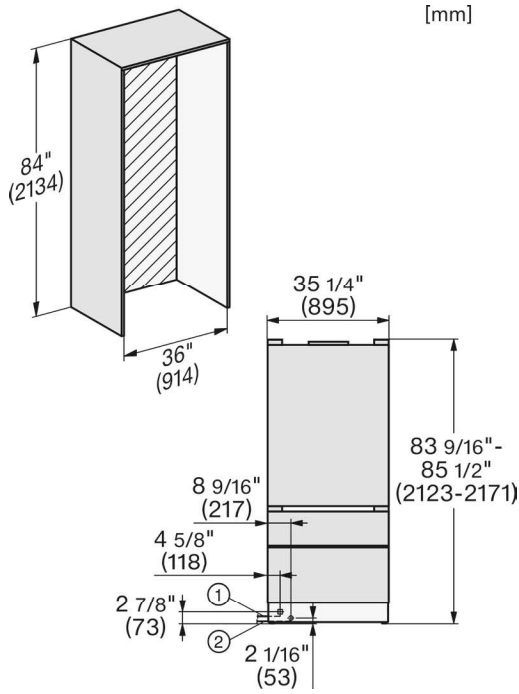

Included Accessories

- Ice scoop
- Longlife AirClean filter
- Water filter

Material #	12489410
-------------------	----------

SPECIFICATIONS		
Overall Unit Dimensions	35 1/4" (895 mm) W x 83 9/16" - 85 1/2" (2123 - 2171 mm) H x 24" (610 mm) D <i>(Depth does not include door panel)</i>	
Niche		
Minimum Cabinet Niche Opening	36" (914 mm) W x 84" (2134 mm) H x 25" (635 mm) D <i>(flush installation)</i>	35 1/2" (902 mm) W x 84" (2134 mm) H x 24" (610 mm) D <i>(proud installation)</i>
Connection		
Plumbing and Electrical	Required Power Supply: 110–120 V, 60 Hz. Total Amps: 15 Amps. Connecting cable: 118" (3.0 m), detachable. Cold water connection required. Water pressure: 29 to 116 psi.	

Product and Cutout Dimensions

Flush Installation

Product and Cutout Dimensions

Top View

Additional Dimensions

Panel Details

[mm]

Side View Bottom

[mm]

Hinge Details

[mm]

Frame Details

[mm]