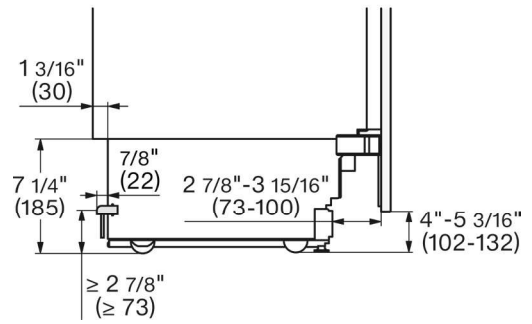

Included Accessories

- Ice scoop
- Longlife AirClean filter
- Water filter

Material #	12489410
-------------------	----------

SPECIFICATIONS		
Overall Unit Dimensions	35 1/4" (895 mm) W x 83 9/16" - 85 1/2" (2123 - 2171 mm) H x 24" (610 mm) D <i>(Depth does not include door panel)</i>	
Niche		
Minimum Cabinet Niche Opening	36" (914 mm) W x 84" (2134 mm) H x 25" (635 mm) D <i>(flush installation)</i>	35 1/2" (902 mm) W x 84" (2134 mm) H x 24" (610 mm) D <i>(proud installation)</i>
Connection		
Plumbing and Electrical	Required Power Supply: 110–120 V, 60 Hz. Total Amps: 15 Amps. Connecting cable: 118" (3.0 m), detachable. Cold water connection required. Water pressure: 29 to 116 psi.	

Product and Cutout Dimensions

Flush Installation

Product and Cutout Dimensions

Top View

Additional Dimensions

Panel Details

[mm]

Side View Bottom

[mm]

Hinge Details

[mm]

Frame Details

[mm]