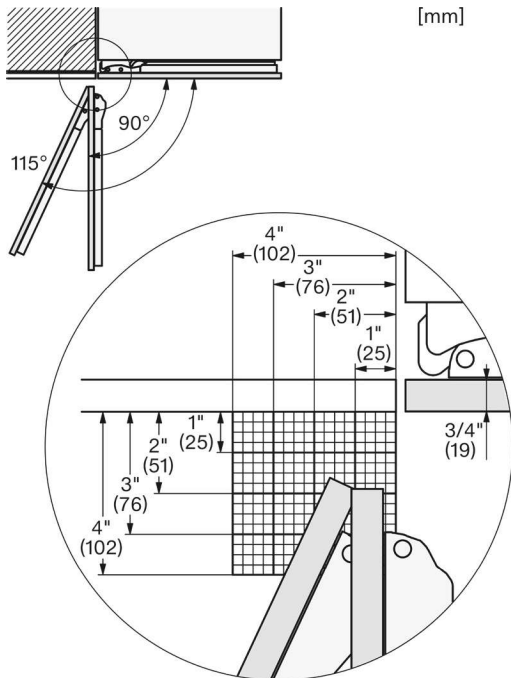

Included Accessories

- Ice scoop
- Longlife AirClean filter
- Water filter

Material #	12489410
-------------------	----------

SPECIFICATIONS		
Overall Unit Dimensions	35 1/4" (895 mm) W x 83 9/16" - 85 1/2" (2123 - 2171 mm) H x 24" (610 mm) D <i>(Depth does not include door panel)</i>	
Niche		
Minimum Cabinet Niche Opening	36" (914 mm) W x 84" (2134 mm) H x 25" (635 mm) D <i>(flush installation)</i>	35 1/2" (902 mm) W x 84" (2134 mm) H x 24" (610 mm) D <i>(proud installation)</i>
Connection		
Plumbing and Electrical	Required Power Supply: 110–120 V, 60 Hz. Total Amps: 15 Amps. Connecting cable: 118" (3.0 m), detachable. Cold water connection required. Water pressure: 29 to 116 psi.	

Product and Cutout Dimensions

Flush Installation

Product and Cutout Dimensions

Top View

Additional Dimensions

Panel Details

[mm]

Side View Bottom

[mm]

Hinge Details

[mm]

Frame Details

[mm]