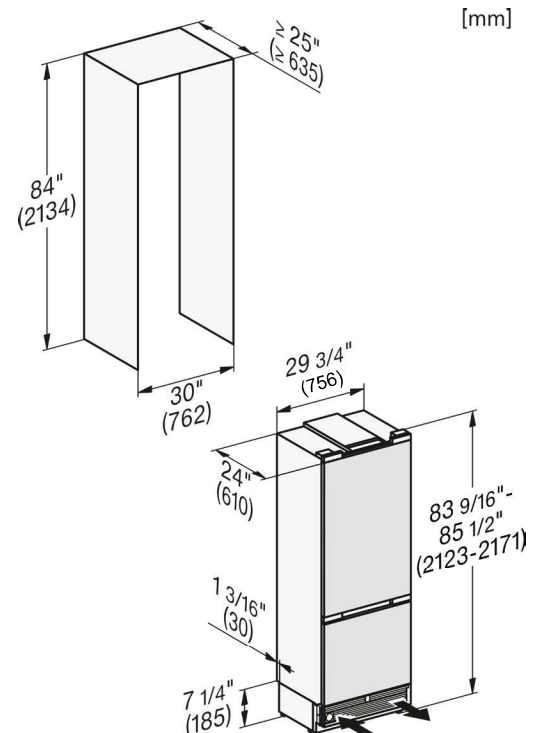

#### Included Accessories

- Ice scoop
- Longlife AirClean filter
- Water filter

<b>Material #</b>	12489320
-------------------	----------

SPECIFICATIONS		
Overall Unit Dimensions	29 3/4" (756 mm) W x 83 9/16 - 85 1/2" (2123 - 2171 mm) H x 24" (610 mm) D <i>(Depth does not include door panel)</i>	
<b>Niche</b>		
Minimum Cabinet Niche Opening	30" (762 mm) W x 84" (2134 mm) H x 25" (635 mm) D <i>(flush installation)</i>	30" (762 mm) W x 84" (2134 mm) H x 24" (610 mm) D <i>(proud installation)</i>
<b>Connection</b>		
Plumbing and Electrical	Required Power Supply: 110–120 V, 60 Hz. Total Amps: 15 Amps. Connecting cable: 118" (3.0 m), detachable. Cold water connection required. Water pressure: 29 to 116 psi.	

#### Product and Cutout Dimensions

## Additional Dimensions

Panel Details

[mm]

Side View Bottom

[mm]

Hinge Details

[mm]

Frame Details

[mm]