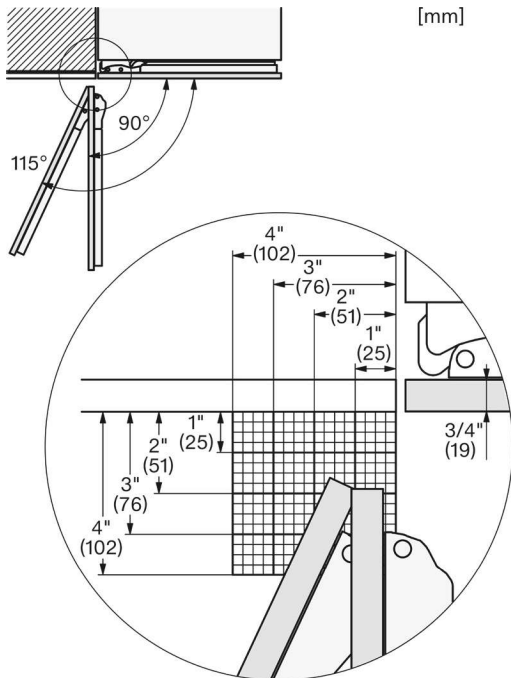

#### Included Accessories

- Ice scoop
- Longlife AirClean filter
- Water filter

<b>Material #</b>	12489320
-------------------	----------

SPECIFICATIONS		
Overall Unit Dimensions	29 3/4" (756 mm) W x 83 9/16 - 85 1/2" (2123 - 2171 mm) H x 24" (610 mm) D <i>(Depth does not include door panel)</i>	
<b>Niche</b>		
Minimum Cabinet Niche Opening	30" (762 mm) W x 84" (2134 mm) H x 25" (635 mm) D <i>(flush installation)</i>	30" (762 mm) W x 84" (2134 mm) H x 24" (610 mm) D <i>(proud installation)</i>
<b>Connection</b>		
Plumbing and Electrical	Required Power Supply: 110–120 V, 60 Hz. Total Amps: 15 Amps. Connecting cable: 118" (3.0 m), detachable. Cold water connection required. Water pressure: 29 to 116 psi.	

## Flush Installation

Product and Cutout Dimensions

Top View

## Additional Dimensions

Panel Details

[mm]

Side View Bottom

[mm]

Hinge Details

[mm]

Frame Details

[mm]