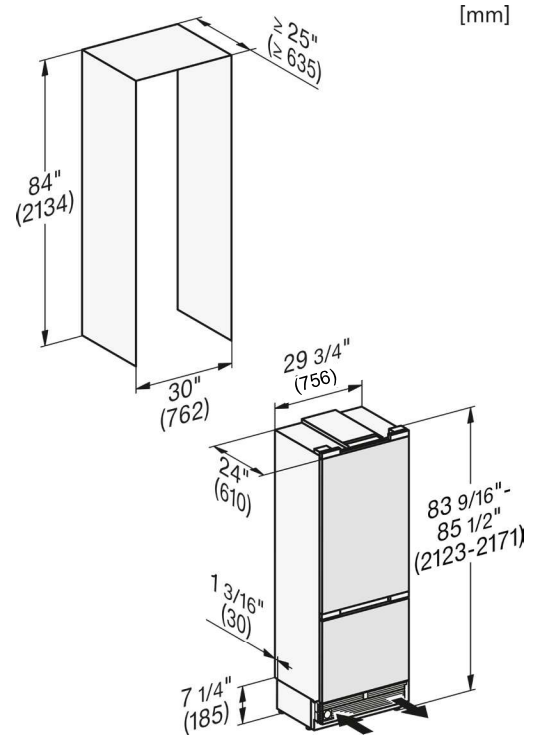

Flush Installation

Product and Cutout Dimensions