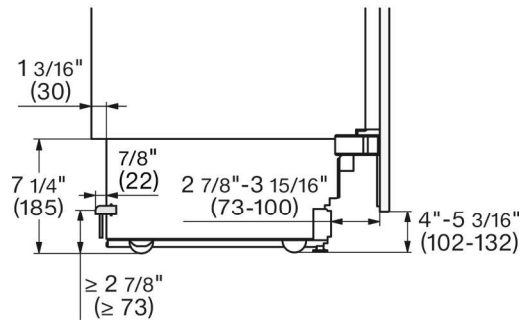

#### Included Accessories

- Ice scoop
- Longlife AirClean filter
- Water filter

<b>Material #</b>	12489320
-------------------	----------

SPECIFICATIONS		
Overall Unit Dimensions	29 3/4" (756 mm) W x 83 9/16 - 85 1/2" (2123 - 2171 mm) H x 24" (610 mm) D <i>(Depth does not include door panel)</i>	
<b>Niche</b>		
Minimum Cabinet Niche Opening	30" (762 mm) W x 84" (2134 mm) H x 25" (635 mm) D <i>(flush installation)</i>	30" (762 mm) W x 84" (2134 mm) H x 24" (610 mm) D <i>(proud installation)</i>
<b>Connection</b>		
Plumbing and Electrical	Required Power Supply: 110–120 V, 60 Hz. Total Amps: 15 Amps. Connecting cable: 118" (3.0 m), detachable. Cold water connection required. Water pressure: 29 to 116 psi.	

#### Product and Cutout Dimensions

## Additional Dimensions

Panel Details

[mm]

Side View Bottom

[mm]

Hinge Details

[mm]

Frame Details

[mm]