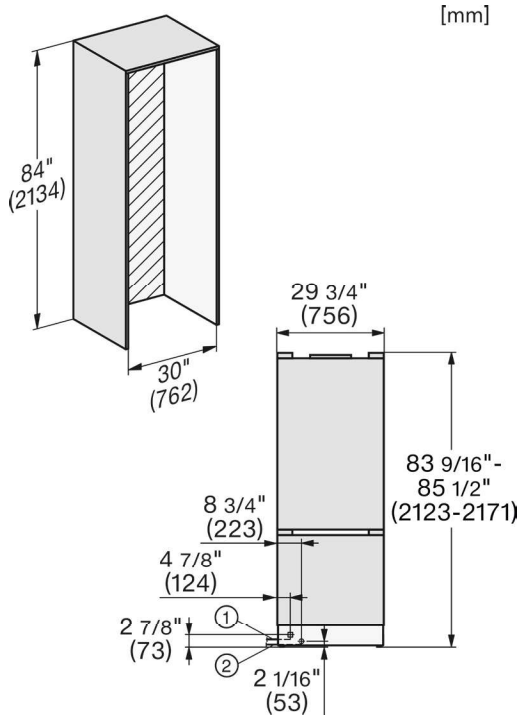

Flush Installation

Product and Cutout Dimensions