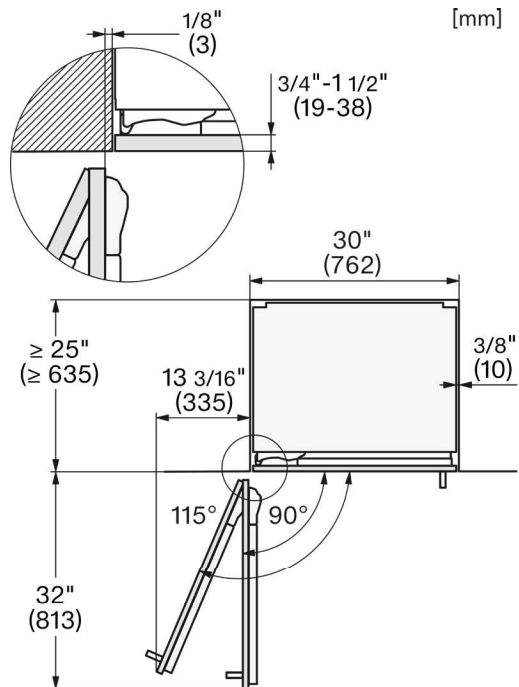

Flush Installation

Product and Cutout Dimensions

Top View