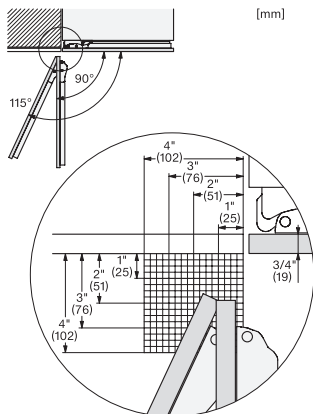

KFMC3632R+L, KFMC3642R+L, KFMC3836R+L, KFMC3834R+L, KFMC3858FD, MasterCool III, hinge clearance, installation