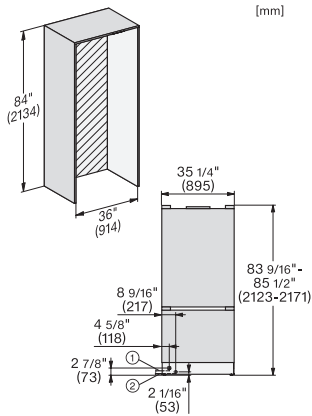

KFMC 3642 R

MasterCool™ fridge-freezer

MasterFresh Pro | AirClean system | IceMaker | M Touch Pro | ColdSteel

EAN: 4002516768708 / Material number: 12489480 /
Old Material Number: 38364200USA

Number of VeggieBoxes	1
No. of PerfectFresh drawers	1
Door rack for tins	2
Inner door racks for bottles	1
Freezer/freezer zone	
Number of freezer baskets	3
of which on telescopic rails	2
Efficiency and sustainability	
Energy Star Qualified	•
Safety	
Spill-proof glass shelves	•
Acoustic door alarm	•
Acoustic temperature alarm, freezer section	•
Technical data	
Niche width in inches (mm), min.	36 (914)
Niche width in inches (mm), max.	36 (914)
Niche height in inches (mm), min.	84 1/8 (2134)
Niche height in inches (mm), max.	84 1/8 (2134)
Niche depth in in.(mm)	25 (635)
Appliance width in in.(mm)	35 1/4 (894)
Appliance height in in.(mm)	83 5/8 (2123)
Appliance depth in in.(mm)	24 (608)
Weight in lbs.(kg)	483 (219.0)
Type of mounting	Fixed door
Maximum fridge compartment door front weight in lbs. (kg)	133 (60)
Maximum freezer compartment door front weight in lbs. (kg)	38 (17)
Total usable capacity in cu. ft. (l)	20.2 (572)
Current consumption in milliampere (mA)	4000
Voltage in V	110-120
Fuse rating in A	10
Number of phases	1
Frequency in Hz	60
Wire length in ft (m)	9 (3.0)
Replacing bulbs	Customer Service
Standard accessories	
Ice scoop	•

View from the front, 1. Mains connection cable, L = 3000 mm (118 inch), 2. Water connection L = 1800 mm (70 inch)

KFMC3642R, KFMC3842L, KFMC3844R, KFMC3844L, MasterCool III, installation, panel ready

Information for KFMC 3642 L + R (US/CD) only, View from the front, 1. Mains connection cable, L = 3000 mm (118 inch), 2. Water connection L = 1800 mm (70 inch), Information for KFMC 3844 L + R (EU) , 1. Mains connection cable, L = 3000 mm , 2. Water connection L = 1800 mm