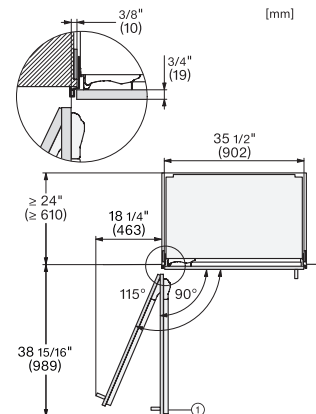

KFMC3632R+L, KFMC3642R+L, KFMC3836R+L, KFMC3834R+L, KFMC3858FD, MasterCool III, Side-view bottom, installation

KFMC3642R, KFMC3642L, MasterCool III, stainless steel frame, with stainless steel front, top view