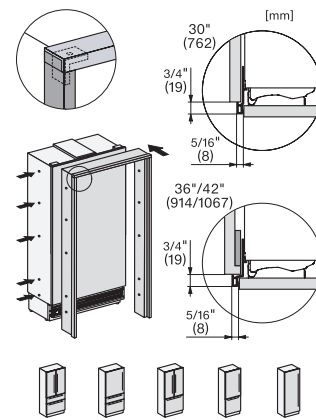

KFMC3632R+L, KFMC3642R+L, KFMC3836R+L, KFMC3858FD, MasterCool III, frame neutral, installation