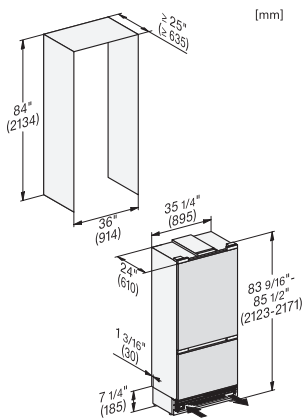

KFMC3642R, KFMC3842L, KFMC3844R, KFMC3844L, MasterCool III, integration, panel ready