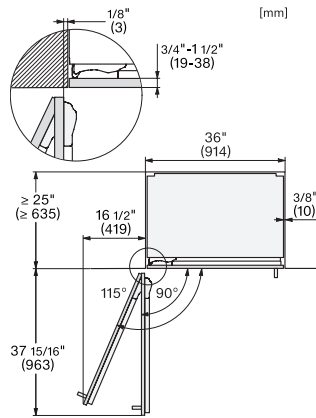

KFMC 3642 R

MasterCool™ fridge-freezer

MasterFresh Pro | AirClean system | IceMaker | M Touch Pro | ColdSteel

KFMC3642R, KFMC3642L, KFMC3844R,
KFMC3844L, MasterCool III, panel ready, top view