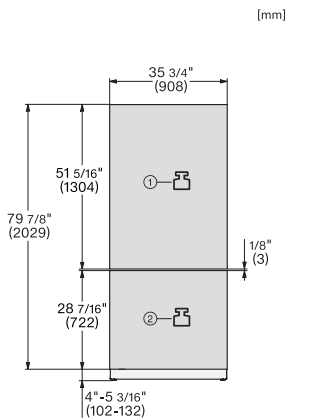

KFMC3642R, KFMC3842L, KFMC3844R, KFMC3844L, MasterCool III, front view

1. 47 kg / 103,6 lbs, 2. 14 kg / 30,8 lbs