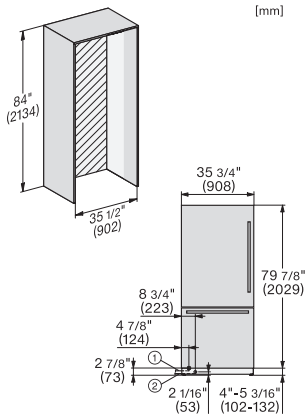

KFMC 3642 R

MasterCool™ fridge-freezer

MasterFresh Pro | AirClean system | IceMaker | M Touch Pro | ColdSteel

KFMC3642R, KFMC3642L, MasterCool III, stainless steel frame, with stainless steel front, installation

View from the front, 1. Mains connection cable, L = 3000 mm (118 inch), 2. Water connection L = 1800 mm (70 inch)