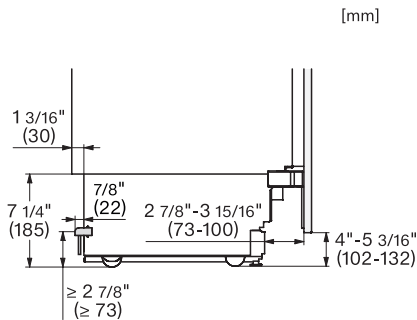

KFMC 3642 R

MasterCool™ fridge-freezer

MasterFresh Pro | AirClean system | IceMaker | M Touch Pro | ColdSteel

View from the front, 1. Mains connection cable, L = 3000 mm (118 inch), 2. Water connection L = 1800 mm (70 inch)

Information for KFMC 3642 L + R (US/CD) only, View from the front, 1. Mains connection cable, L = 3000 mm (118 inch), 2. Water connection L = 1800 mm (70 inch), Information for KFMC 3844 L + R (EU) , 1. Mains connection cable, L = 3000 mm , 2. Water connection L = 1800 mm

1. 47 kg / 103,6 lbs, 2. 14 kg / 30,8 lbs