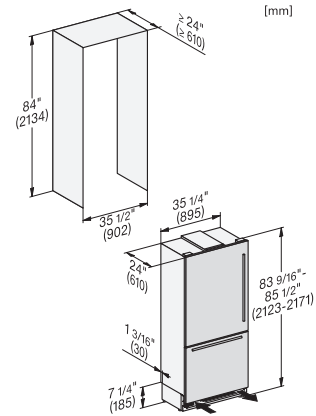

KFMC 3642 R

MasterCool™ fridge-freezer

MasterFresh Pro | AirClean system | IceMaker | M Touch Pro | ColdSteel

EAN: 4002516768708 / Material number: 12489480 /
Old Material Number: 38364200USA

Number of VeggieBoxes	1
No. of PerfectFresh drawers	1
Door rack for tins	2
Inner door racks for bottles	1
Freezer/freezer zone	
Number of freezer baskets	3
of which on telescopic rails	2
Efficiency and sustainability	
Energy Star Qualified	•
Safety	
Spill-proof glass shelves	•
Acoustic door alarm	•
Acoustic temperature alarm, freezer section	•
Technical data	
Niche width in inches (mm), min.	36 (914)
Niche width in inches (mm), max.	36 (914)
Niche height in inches (mm), min.	84 1/8 (2134)
Niche height in inches (mm), max.	84 1/8 (2134)
Niche depth in in.(mm)	25 (635)
Appliance width in in.(mm)	35 1/4 (894)
Appliance height in in.(mm)	83 5/8 (2123)
Appliance depth in in.(mm)	24 (608)
Weight in lbs.(kg)	483 (219.0)
Type of mounting	Fixed door
Maximum fridge compartment door front weight in lbs. (kg)	133 (60)
Maximum freezer compartment door front weight in lbs. (kg)	38 (17)
Total usable capacity in cu. ft. (l)	20.2 (572)
Current consumption in milliampere (mA)	4000
Voltage in V	110-120
Fuse rating in A	10
Number of phases	1
Frequency in Hz	60
Wire length in ft (m)	9 (3.0)
Replacing bulbs	Customer Service
Standard accessories	
Ice scoop	•

View from the front, 1. Mains connection cable, L = 3000 mm (118 inch), 2. Water connection L = 1800 mm (70 inch)

KFMC3642R, KFMC3842L, KFMC3844R, KFMC3844L, MasterCool III, installation, panel ready

Information for KFMC 3642 L + R (US/CD) only, View from the front, 1. Mains connection cable, L = 3000 mm (118 inch), 2. Water connection L = 1800 mm (70 inch), Information for KFMC 3844 L + R (EU) , 1. Mains connection cable, L = 3000 mm , 2. Water connection L = 1800 mm