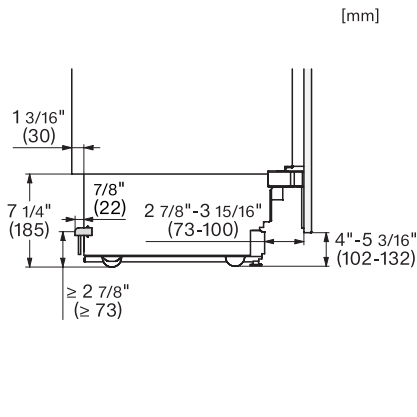

KFMC3632R+L, KFMC3642R+L, KFMC3836R+L, KFMC3834R+L, KFMC3858FD, MasterCool III, Side-view bottom, installation