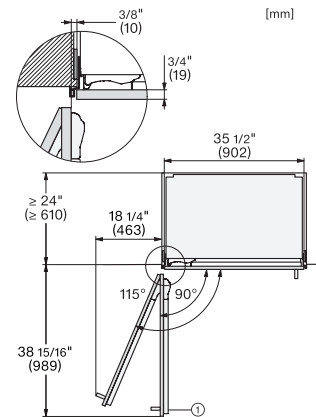

KFMC3642R, KFMC3642L, MasterCool III, stainless steel frame, with stainless steel front, top view