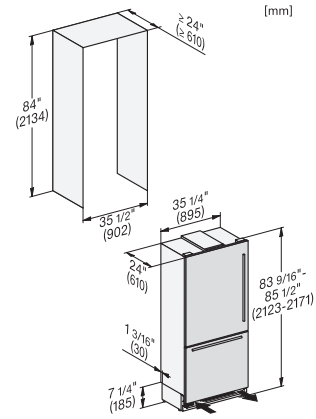

KFMC 3642 L

MasterCool™ fridge-freezer

MasterFresh Pro | AirClean system | IceMaker | M Touch Pro | ColdSteel

EAN: 4002516768715 / Material number: 12489490 /  
Old Material Number: 38364210USA

Number of VeggieBoxes	1
No. of PerfectFresh drawers	1
Door rack for tins	2
Inner door racks for bottles	1
<b>Freezer/freezer zone</b>	
Number of freezer baskets	3
of which on telescopic rails	2
<b>Efficiency and sustainability</b>	
Energy Star Qualified	•
<b>Safety</b>	
Spill-proof glass shelves	•
Acoustic door alarm	•
Acoustic temperature alarm, freezer section	•
<b>Technical data</b>	
Niche width in inches (mm), min.	36 (914)
Niche width in inches (mm), max.	36 (914)
Niche height in inches (mm), min.	84 1/8 (2134)
Niche height in inches (mm), max.	84 1/8 (2134)
Niche depth in in.(mm)	25 (635)
Appliance width in in.(mm)	35 1/4 (894)
Appliance height in in.(mm)	83 5/8 (2123)
Appliance depth in in.(mm)	24 (608)
Weight in lbs.(kg)	483 (219.0)
Type of mounting	Fixed door
Maximum fridge compartment door front weight in lbs. (kg)	133 (60)
Maximum freezer compartment door front weight in lbs. (kg)	38 (17)
Total usable capacity in cu. ft. (l)	20.2 (572)
Current consumption in milliampere (mA)	4000
Voltage in V	110-120
Fuse rating in A	10
Number of phases	1
Frequency in Hz	60
Wire length in ft (m)	9 (3.0)
Replacing bulbs	Customer Service
<b>Standard accessories</b>	
Ice scoop	•

View from the front, 1. Mains connection cable, L = 3000 mm (118 inch), 2. Water connection L = 1800 mm (70 inch)

KFMC3642R, KFMC3842L, KFMC3844R, KFMC3844L, MasterCool III, installation, panel ready

Information for KFMC 3642 L + R (US/CD) only, View from the front, 1. Mains connection cable, L = 3000 mm (118 inch), 2. Water connection L = 1800 mm (70 inch), Information for KFMC 3844 L + R (EU), 1. Mains connection cable, L = 3000 mm, 2. Water connection L = 1800 mm