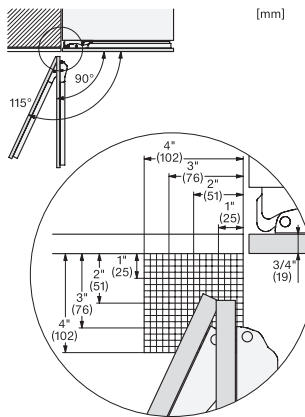

KFMC3632R+L, KFMC3642R+L, KFMC3836R+L, KFMC3834R+L, KFMC3858FD, MasterCool III, hinge clearance, installation