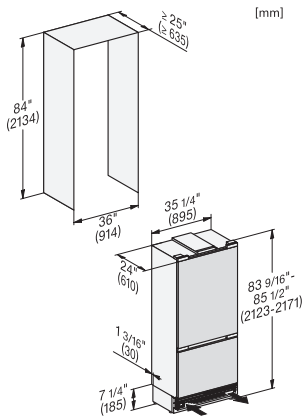

KFMC3642R, KFMC3842L, KFMC3844R, KFMC3844L, MasterCool III, integration, panel ready