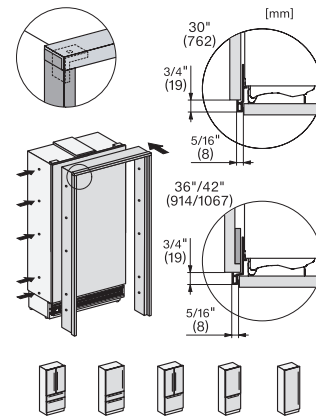

KFMC3632R+L, KFMC3642R+L, KFMC3836R+L, KFMC3858FD, MasterCool III, frame neutral, installation