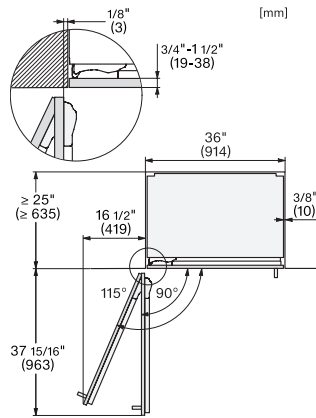

KFMC 3642 L

MasterCool™ fridge-freezer

MasterFresh Pro | AirClean system | IceMaker | M Touch Pro | ColdSteel

KFMC3642R, KFMC3642L, KFMC3844R,
KFMC3844L, MasterCool III, panel ready, top view