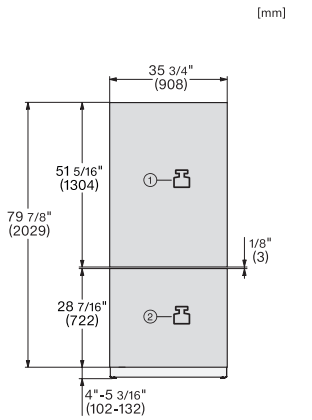

KFMC3642R, KFMC3842L, KFMC3844R, KFMC3844L, MasterCool III, front view

1. 47 kg / 103,6 lbs, 2. 14 kg / 30,8 lbs