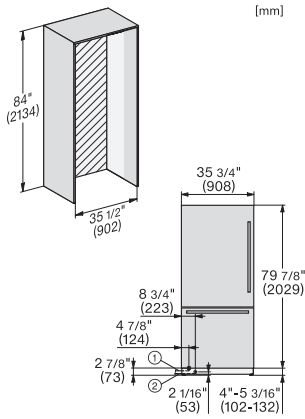

KFMC 3642 L

MasterCool™ fridge-freezer

MasterFresh Pro | AirClean system | IceMaker | M Touch Pro | ColdSteel

KFMC3642R, KFMC3642L, MasterCool III, stainless steel frame, with stainless steel front, installation

View from the front, 1. Mains connection cable, L = 3000 mm (118 inch), 2. Water connection L = 1800 mm (70 inch)