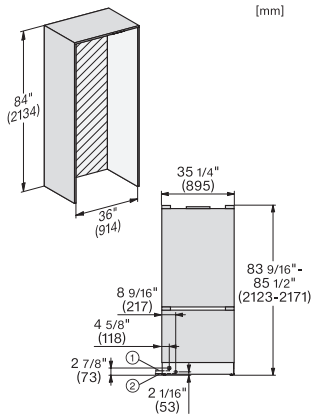

KFMC 3642 L

MasterCool™ fridge-freezer

MasterFresh Pro | AirClean system | IceMaker | M Touch Pro | ColdSteel

EAN: 4002516768715 / Material number: 12489490 /  
Old Material Number: 38364210USA

Number of VeggieBoxes	1
No. of PerfectFresh drawers	1
Door rack for tins	2
Inner door racks for bottles	1
<b>Freezer/freezer zone</b>	
Number of freezer baskets	3
of which on telescopic rails	2
<b>Efficiency and sustainability</b>	
Energy Star Qualified	•
<b>Safety</b>	
Spill-proof glass shelves	•
Acoustic door alarm	•
Acoustic temperature alarm, freezer section	•
<b>Technical data</b>	
Niche width in inches (mm), min.	36 (914)
Niche width in inches (mm), max.	36 (914)
Niche height in inches (mm), min.	84 1/8 (2134)
Niche height in inches (mm), max.	84 1/8 (2134)
Niche depth in in.(mm)	25 (635)
Appliance width in in.(mm)	35 1/4 (894)
Appliance height in in.(mm)	83 5/8 (2123)
Appliance depth in in.(mm)	24 (608)
Weight in lbs.(kg)	483 (219.0)
Type of mounting	Fixed door
Maximum fridge compartment door front weight in lbs. (kg)	133 (60)
Maximum freezer compartment door front weight in lbs. (kg)	38 (17)
Total usable capacity in cu. ft. (l)	20.2 (572)
Current consumption in milliampere (mA)	4000
Voltage in V	110-120
Fuse rating in A	10
Number of phases	1
Frequency in Hz	60
Wire length in ft (m)	9 (3.0)
Replacing bulbs	Customer Service
<b>Standard accessories</b>	
Ice scoop	•

View from the front, 1. Mains connection cable, L = 3000 mm (118 inch), 2. Water connection L = 1800 mm (70 inch)

KFMC3642R, KFMC3842L, KFMC3844R, KFMC3844L, MasterCool III, installation, panel ready

Information for KFMC 3642 L + R (US/CD) only, View from the front, 1. Mains connection cable, L = 3000 mm (118 inch), 2. Water connection L = 1800 mm (70 inch), Information for KFMC 3844 L + R (EU), 1. Mains connection cable, L = 3000 mm, 2. Water connection L = 1800 mm