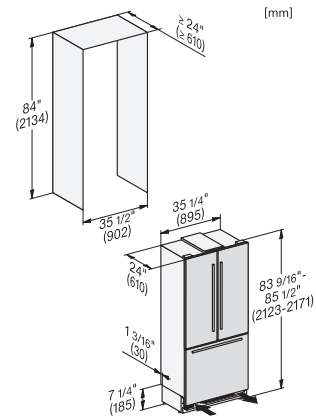

KFMC 3642 FD

MasterCool FrenchDoor

MasterFresh Pro | AirClean system | IceMaker | M Touch Pro | ColdSteel

EAN: 4002516768722 / Material number: 12489500 /
Old Material Number: 38364220USA

No. of PerfectFresh drawers	1
Door rack for tins	4
Inner door racks for bottles	2
Freezer/freezer zone	
Number of freezer baskets	3
of which on telescopic rails	2
Efficiency and sustainability	
Energy Star Qualified	•
Safety	
Spill-proof glass shelves	•
Acoustic door alarm	•
Acoustic temperature alarm, freezer section	•
Technical data	
Niche width in inches (mm), min.	36 (914)
Niche width in inches (mm), max.	36 (914)
Niche height in inches (mm), min.	84 1/8 (2134)
Niche height in inches (mm), max.	84 1/8 (2134)
Niche depth in in.(mm)	25 (635)
Appliance width in in.(mm)	35 1/4 (894)
Appliance height in in.(mm)	83 5/8 (2123)
Appliance depth in in.(mm)	24 (608)
Weight in lbs.(kg)	499 (226.0)
Type of mounting	Fixed door
Maximum fridge compartment door front weight in lbs. (kg)	120 (54)
Maximum freezer compartment door front weight in lbs. (kg)	31 (14)
Total usable capacity in cu. ft. (l)	20.09 (569)
Current consumption in milliampere (mA)	4000
Voltage in V	110-120
Fuse rating in A	10
Number of phases	1
Frequency in Hz	60
Wire length in ft (m)	9 (3.0)
Replacing bulbs	Customer Service
Standard accessories	
Ice scoop	•

KFMC 3642 FD

MasterCool FrenchDoor

MasterFresh Pro | AirClean system | IceMaker | M Touch Pro | ColdSteel

KFMC3642FD, MasterCool III, stainless steel frame, with stainless steel front, installation

View from the front, 1. Mains connection cable, L = 3000 mm (118 inch), 2. Water connection L = 1800 mm (70 inch),

KFMC3642FD, KFMC3844FD, MasterCool III, installation, panel ready

Information for KFMC 3642 FD (US/CD) only, View from the front, 1. Mains connection cable, L = 3000 mm (118 inch), 2. Water connection L = 1800 mm (70 inch), Information for KFMC 3844 FD (EU) , 1. Mains connection cable, L = 3000 mm , 2. Water connection L = 1800 mm