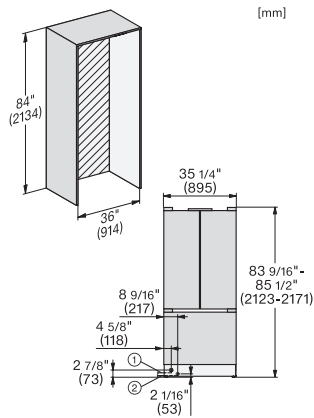

KFMC 3642 FD

MasterCool FrenchDoor

MasterFresh Pro | AirClean system | IceMaker | M Touch Pro | ColdSteel

EAN: 4002516768722 / Material number: 12489500 /
Old Material Number: 38364220USA

No. of PerfectFresh drawers	1
Door rack for tins	4
Inner door racks for bottles	2
Freezer/freezer zone	
Number of freezer baskets	3
of which on telescopic rails	2
Efficiency and sustainability	
Energy Star Qualified	•
Safety	
Spill-proof glass shelves	•
Acoustic door alarm	•
Acoustic temperature alarm, freezer section	•
Technical data	
Niche width in inches (mm), min.	36 (914)
Niche width in inches (mm), max.	36 (914)
Niche height in inches (mm), min.	84 1/8 (2134)
Niche height in inches (mm), max.	84 1/8 (2134)
Niche depth in in.(mm)	25 (635)
Appliance width in in.(mm)	35 1/4 (894)
Appliance height in in.(mm)	83 5/8 (2123)
Appliance depth in in.(mm)	24 (608)
Weight in lbs.(kg)	499 (226.0)
Type of mounting	Fixed door
Maximum fridge compartment door front weight in lbs. (kg)	120 (54)
Maximum freezer compartment door front weight in lbs. (kg)	31 (14)
Total usable capacity in cu. ft. (l)	20.09 (569)
Current consumption in milliampere (mA)	4000
Voltage in V	110-120
Fuse rating in A	10
Number of phases	1
Frequency in Hz	60
Wire length in ft (m)	9 (3.0)
Replacing bulbs	Customer Service
Standard accessories	
Ice scoop	•

KFMC 3642 FD

MasterCool FrenchDoor

MasterFresh Pro | AirClean system | IceMaker | M Touch Pro | ColdSteel

KFMC3642FD, MasterCool III, stainless steel frame, with stainless steel front, installation

View from the front, 1. Mains connection cable, L = 3000 mm (118 inch), 2. Water connection L = 1800 mm (70 inch),

KFMC3642FD, KFMC3844FD, MasterCool III, installation, panel ready

Information for KFMC 3642 FD (US/CD) only, View from the front, 1. Mains connection cable, L = 3000 mm (118 inch), 2. Water connection L = 1800 mm (70 inch), Information for KFMC 3844 FD (EU) , 1. Mains connection cable, L = 3000 mm , 2. Water connection L = 1800 mm