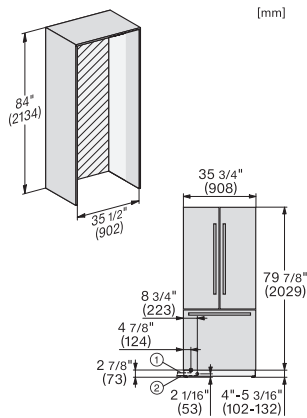

KFMC 3642 FD

MasterCool FrenchDoor

MasterFresh Pro | AirClean system | IceMaker | M Touch Pro | ColdSteel

EAN: 4002516768722 / Material number: 12489500 /
Old Material Number: 38364220USA

No. of PerfectFresh drawers	1
Door rack for tins	4
Inner door racks for bottles	2
Freezer/freezer zone	
Number of freezer baskets	3
of which on telescopic rails	2
Efficiency and sustainability	
Energy Star Qualified	•
Safety	
Spill-proof glass shelves	•
Acoustic door alarm	•
Acoustic temperature alarm, freezer section	•
Technical data	
Niche width in inches (mm), min.	36 (914)
Niche width in inches (mm), max.	36 (914)
Niche height in inches (mm), min.	84 1/8 (2134)
Niche height in inches (mm), max.	84 1/8 (2134)
Niche depth in in.(mm)	25 (635)
Appliance width in in.(mm)	35 1/4 (894)
Appliance height in in.(mm)	83 5/8 (2123)
Appliance depth in in.(mm)	24 (608)
Weight in lbs.(kg)	499 (226.0)
Type of mounting	Fixed door
Maximum fridge compartment door front weight in lbs. (kg)	120 (54)
Maximum freezer compartment door front weight in lbs. (kg)	31 (14)
Total usable capacity in cu. ft. (l)	20.09 (569)
Current consumption in milliampere (mA)	4000
Voltage in V	110-120
Fuse rating in A	10
Number of phases	1
Frequency in Hz	60
Wire length in ft (m)	9 (3.0)
Replacing bulbs	Customer Service
Standard accessories	
Ice scoop	•

KFMC 3642 FD

MasterCool FrenchDoor

MasterFresh Pro | AirClean system | IceMaker | M Touch Pro | ColdSteel

KFMC3642FD, MasterCool III, stainless steel frame, with stainless steel front, installation

View from the front, 1. Mains connection cable, L = 3000 mm (118 inch), 2. Water connection L = 1800 mm (70 inch),

KFMC3642FD, KFMC3844FD, MasterCool III, installation, panel ready

Information for KFMC 3642 FD (US/CD) only, View from the front, 1. Mains connection cable, L = 3000 mm (118 inch), 2. Water connection L = 1800 mm (70 inch), Information for KFMC 3844 FD (EU) , 1. Mains connection cable, L = 3000 mm , 2. Water connection L = 1800 mm