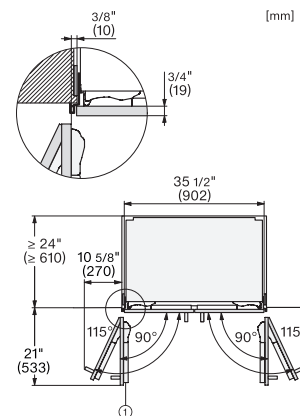

KFMC3632R+L, KFMC3642R+L, KFMC3836R+L, KFMC3834R+L, KFMC3858FD, MasterCool III, Side-view bottom, installation

KFMC3642FD, MasterCool III, stainless steel frame, with stainless steel front, top view