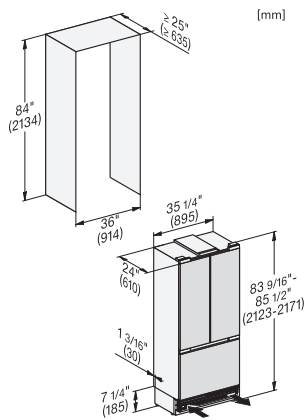

KFMC3642FD, KFMC3844FD, MasterCool III, integration, panel ready