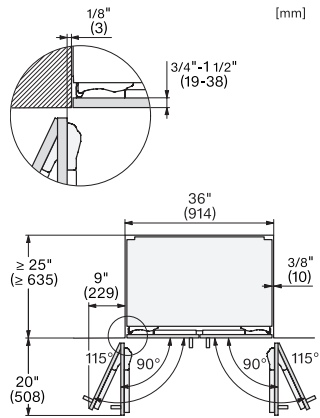

KFMC 3642 FD

MasterCool FrenchDoor

MasterFresh Pro | AirClean system | IceMaker | M Touch Pro | ColdSteel

KFMC3642FD, KFMC3844FD, MasterCool III, panel ready, top view