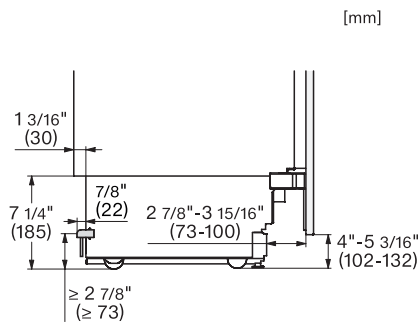

KFMC 3642 FD

MasterCool FrenchDoor

MasterFresh Pro | AirClean system | IceMaker | M Touch Pro | ColdSteel

View from the front, 1. Mains connection cable, L = 3000 mm (118 inch), 2. Water connection L = 1800 mm (70 inch),

Information for KFMC 3642 FD (US/CD) only, View from the front, 1. Mains connection cable, L = 3000 mm (118 inch), 2. Water connection L = 1800 mm (70 inch), Information for KFMC 3844 FD (EU) , 1. Mains connection cable, L = 3000 mm , 2. Water connection L = 1800 mm

1. 54 kg / 119,0 lbs, 2. 14 kg / 30,8 lbs