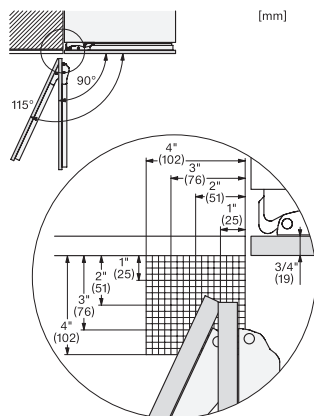

KFMC3632R+L, KFMC3642R+L, KFMC3836R+L, KFMC3834R+L, KFMC3858FD, MasterCool III, hinge clearance, installation