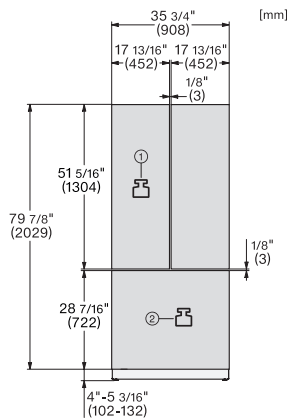

KFMC3642FD, KFMC3844FD, MasterCool III, front view

1. 54 kg / 119,0 lbs, 2. 14 kg / 30,8 lbs