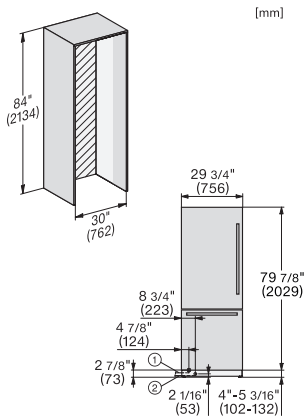

KFMC 3632 R

MasterCool™ fridge-freezer

MasterFresh Pro | AirClean system | IceMaker | M Touch Pro | ColdSteel

KFMC3632R+L, KFMC3836R+L, MasterCool III, stainless steel frame, stainless steel front, installation

View from the front, 1. Mains connection cable, L = 3000 mm (118 inch), 2. Water connection L = 1800 mm (70 inch)