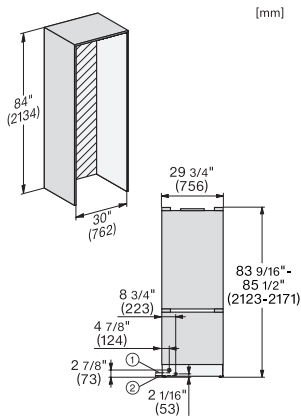

KFMC 3632 R

MasterCool™ fridge-freezer

MasterFresh Pro | AirClean system | IceMaker | M Touch Pro | ColdSteel

EAN: 4002516768685 / Material number: 12489450 /  
Old Material Number: 38363200USA

Number of VeggieBoxes	1
No. of PerfectFresh drawers	1
Door rack for tins	2
Inner door racks for bottles	1
<b>Freezer/freezer zone</b>	
Number of freezer baskets	3
of which on telescopic rails	2
<b>Efficiency and sustainability</b>	
Energy Star Qualified	•
<b>Safety</b>	
Spill-proof glass shelves	•
Acoustic door alarm	•
Acoustic temperature alarm, freezer section	•
<b>Technical data</b>	
Niche width in inches (mm), min.	30 (762)
Niche width in inches (mm), max.	30 (762)
Niche height in inches (mm), min.	84 1/8 (2134)
Niche height in inches (mm), max.	84 1/8 (2134)
Niche depth in in.(mm)	25 (635)
Appliance width in in.(mm)	29 7/8 (756)
Appliance height in in.(mm)	83 3/4 (2125)
Appliance depth in in.(mm)	24 (608)
Weight in lbs.(kg)	435 (197.0)
Type of mounting	Fixed door
Maximum fridge compartment door front weight in lbs. (kg)	133 (60)
Maximum freezer compartment door front weight in lbs. (kg)	38 (17)
Total usable capacity in cu. ft. (l)	16.53 (468)
Current consumption in milliampere (mA)	4000
Voltage in V	110-120
Fuse rating in A	10
Number of phases	1
Frequency in Hz	60
Wire length in ft (m)	9 (3.0)
Replacing bulbs	Customer Service
<b>Standard accessories</b>	
Ice scoop	•

View from the front, 1. Mains connection cable, L = 3000 mm (118 inch), 2. Water connection L = 1800 mm (70 inch)

KFMC3632R+L, KFMC3836R+L, KFMC3834R+L, MasterCool III, installation, panel ready

Information for KFMC 3632 L + R, KFMC 3836 L + R (US/CD) only, View from the front, 1. Mains connection cable, L = 3000 mm (118 inch), 2. Water connection L = 1800 mm (70 inch), Information for KFMC 3834 L + R (EU), 1. Mains connection cable, L = 3000 mm, 2. Water connection L = 18mm mm