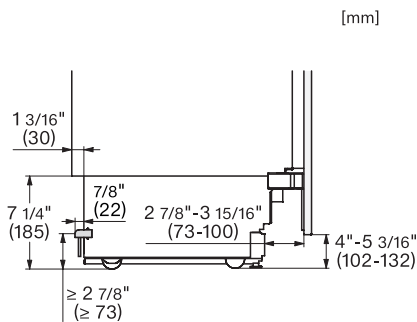

KFMC 3632 R

MasterCool™ fridge-freezer

MasterFresh Pro | AirClean system | IceMaker | M Touch Pro | ColdSteel

View from the front, 1. Mains connection cable, L = 3000 mm (118 inch), 2. Water connection L = 1800 mm (70 inch)

Information for KFMC 3632 L + R, KFMC 3836 L + R (US/CD) only, View from the front, 1. Mains connection cable, L = 3000 mm (118 inch), 2. Water connection L = 1800 mm (70 inch), Information for KFMC 3834 L + R (EU), 1. Mains connection cable, L = 3000 mm, 2. Water connection L = 18mm mm

1. 60 kg / 132,2 lbs, 2. 17 kg / 37,5 lbs