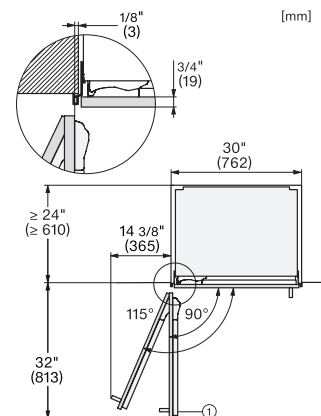

KFMC3632R+L, KFMC3642R+L, KFMC3836R+L, KFMC3834R+L, KFMC3858FD, MasterCool III, Side-view bottom, installation

KFMC3632R+L, KFMC3836R+L, MasterCool III, stainless steel frame, with stainless steel front, top view