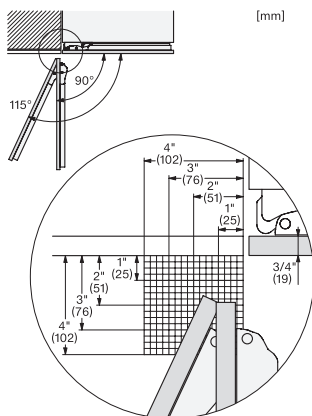

KFMC3632R+L, KFMC3642R+L, KFMC3836R+L, KFMC3834R+L, KFMC3858FD, MasterCool III, hinge clearance, installation