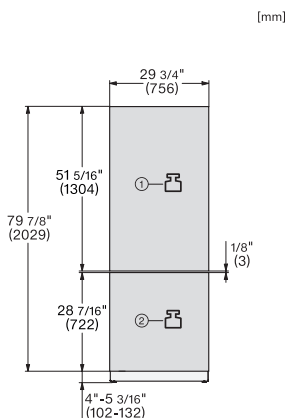

KFMC3632R+L, KFMC3836R+L, KFMC3834R+L, MasterCool III, front view, installation

1. 60 kg / 132,2 lbs, 2. 17 kg / 37,5 lbs