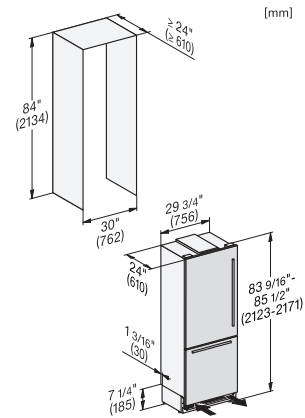

KFMC 3632 R

MasterCool™ fridge-freezer

MasterFresh Pro | AirClean system | IceMaker | M Touch Pro | ColdSteel

EAN: 4002516768685 / Material number: 12489450 /  
Old Material Number: 38363200USA

Number of VeggieBoxes	1
No. of PerfectFresh drawers	1
Door rack for tins	2
Inner door racks for bottles	1
<b>Freezer/freezer zone</b>	
Number of freezer baskets	3
of which on telescopic rails	2
<b>Efficiency and sustainability</b>	
Energy Star Qualified	•
<b>Safety</b>	
Spill-proof glass shelves	•
Acoustic door alarm	•
Acoustic temperature alarm, freezer section	•
<b>Technical data</b>	
Niche width in inches (mm), min.	30 (762)
Niche width in inches (mm), max.	30 (762)
Niche height in inches (mm), min.	84 1/8 (2134)
Niche height in inches (mm), max.	84 1/8 (2134)
Niche depth in in.(mm)	25 (635)
Appliance width in in.(mm)	29 7/8 (756)
Appliance height in in.(mm)	83 3/4 (2125)
Appliance depth in in.(mm)	24 (608)
Weight in lbs.(kg)	435 (197.0)
Type of mounting	Fixed door
Maximum fridge compartment door front weight in lbs. (kg)	133 (60)
Maximum freezer compartment door front weight in lbs. (kg)	38 (17)
Total usable capacity in cu. ft. (l)	16.53 (468)
Current consumption in milliampere (mA)	4000
Voltage in V	110-120
Fuse rating in A	10
Number of phases	1
Frequency in Hz	60
Wire length in ft (m)	9 (3.0)
Replacing bulbs	Customer Service
<b>Standard accessories</b>	
Ice scoop	•

View from the front, 1. Mains connection cable, L = 3000 mm (118 inch), 2. Water connection L = 1800 mm (70 inch)

KFMC3632R+L, KFMC3836R+L, KFMC3834R+L, MasterCool III, installation, panel ready

Information for KFMC 3632 L + R, KFMC 3836 L + R (US/CD) only, View from the front, 1. Mains connection cable, L = 3000 mm (118 inch), 2. Water connection L = 1800 mm (70 inch), Information for KFMC 3834 L + R (EU), 1. Mains connection cable, L = 3000 mm, 2. Water connection L = 18mm mm