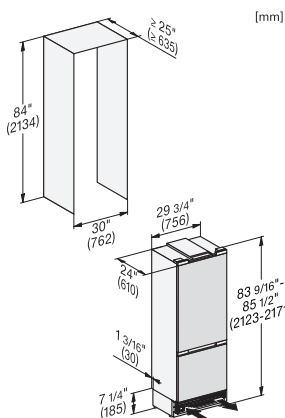

KFMC3632R+L, KFMC3836R+L, KFMC3834R+L, MasterCool III, integration, panel ready