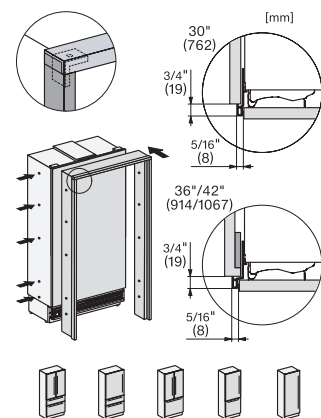

KFMC3632R+L, KFMC3642R+L, KFMC3836R+L, KFMC3858FD, MasterCool III, frame neutral, installation