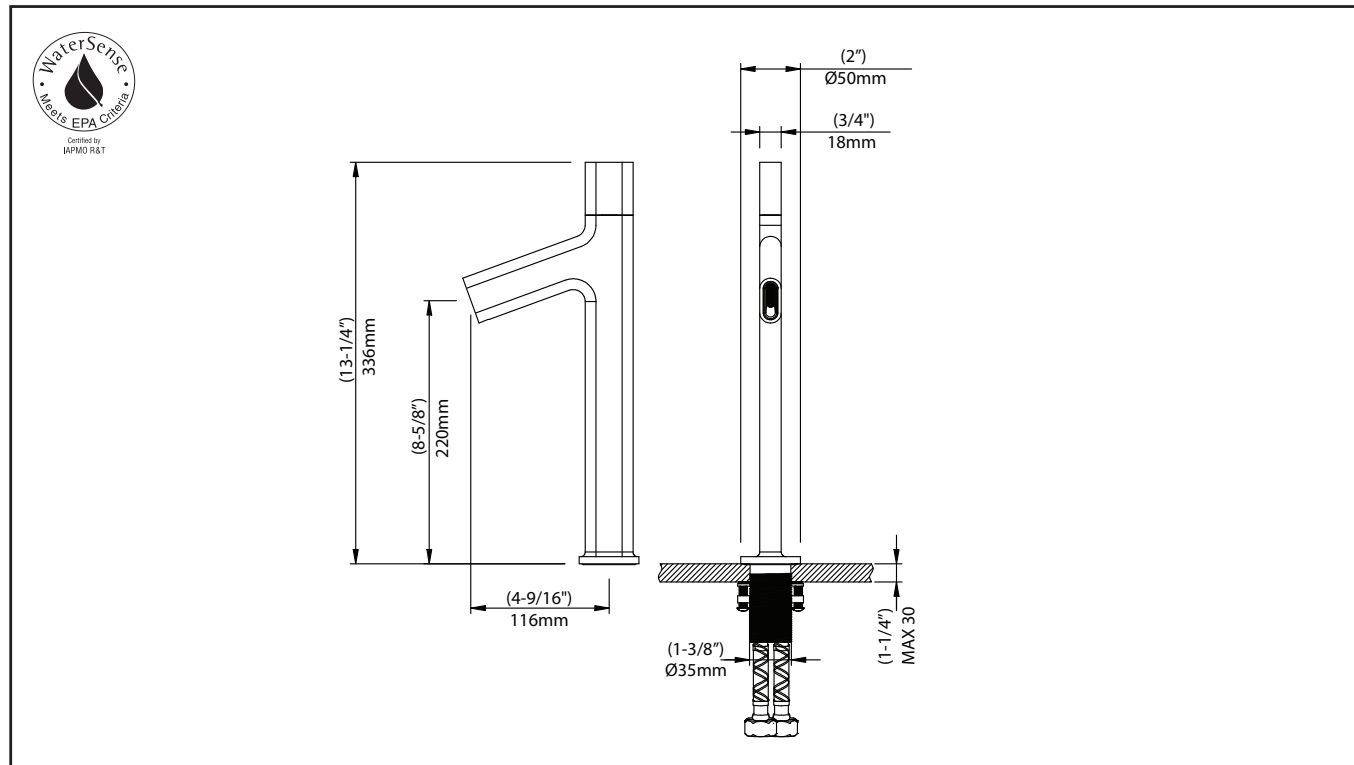

INO™ / KEF-15700

Single-Handle Basin Bathroom Faucet

Chrome / Oil Rubbed Bronze / Brushed Nickel Finishes

Kräus®

SPECIFICATION SHEET

Material

Body: Brass
Handle: Brass
Waterway: Brass

Faucet Type

Single Lever Basin

Cartridge

Brand: Flühs
Size: 25mm
Style: Lever

Mounting

Holes: Single Hole
Type: Brass Nut

Waterlines

Flexible
Connections: 3/8"
Length: 24"
Materials: Braided Stainless Steel
Included

Flow Guide

Name: Kraus Proprietary Laminar Flow
Flow Rate: 1.2gpm (4.5L/min) @ 60 psi

Dimensions

Faucet Dimensions: 8" x 4 9/16" x 2"

Accessories Included

N/A

Kraus Limited Lifetime Warranty: See website for details www.kraususa.com

1.800.775.0703 / customerservice@kraususa.com

Codes / Standards: Meets ASME A112.18.1/CSA B125.1, NSF/ANSI Standard 61 certified by IAPMO, NSF/ANSI Standard 372 certified by IAPMO, CAL GREEN, EPA

REV. December 3, 2016