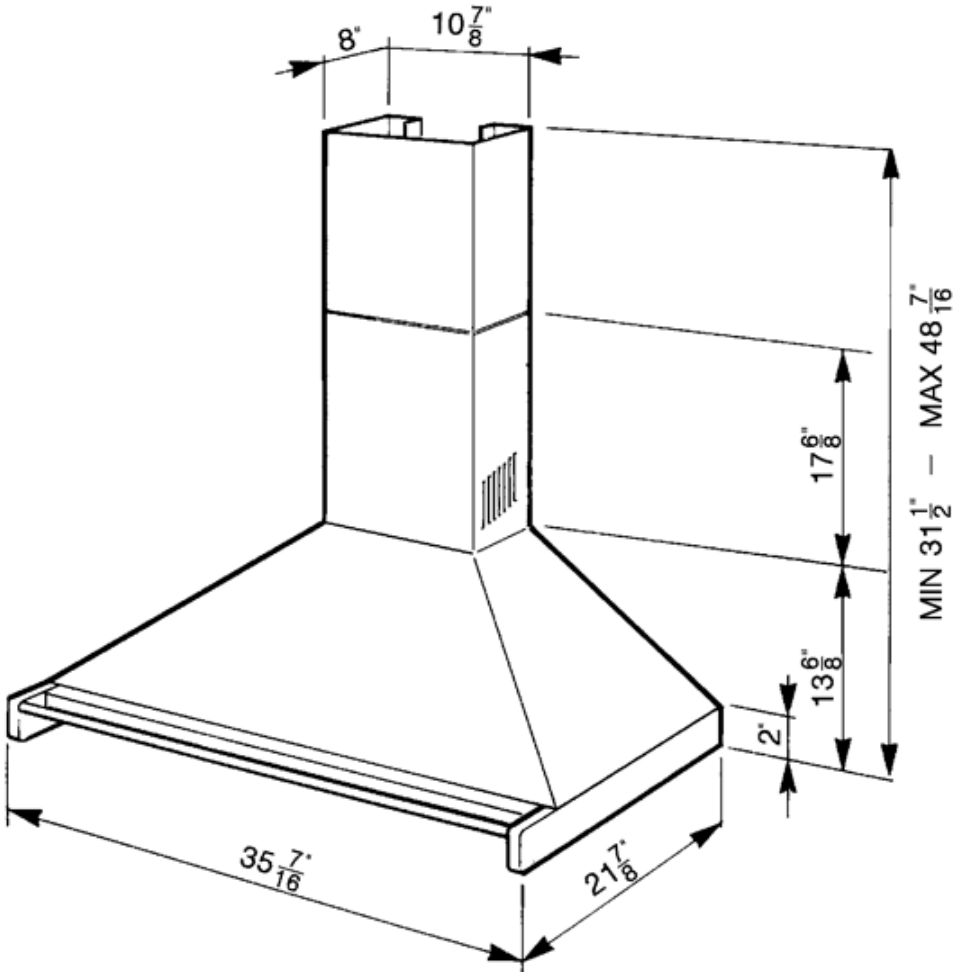

# KD90XU

Ventilation Hood, 90 cm (approx. 36"),  
Stainless Steel

SMEG USA INC.  
A&D BUILDING  
150 EAST 58th STREET  
7th FLOOR  
NEW YORK, NY, 10155