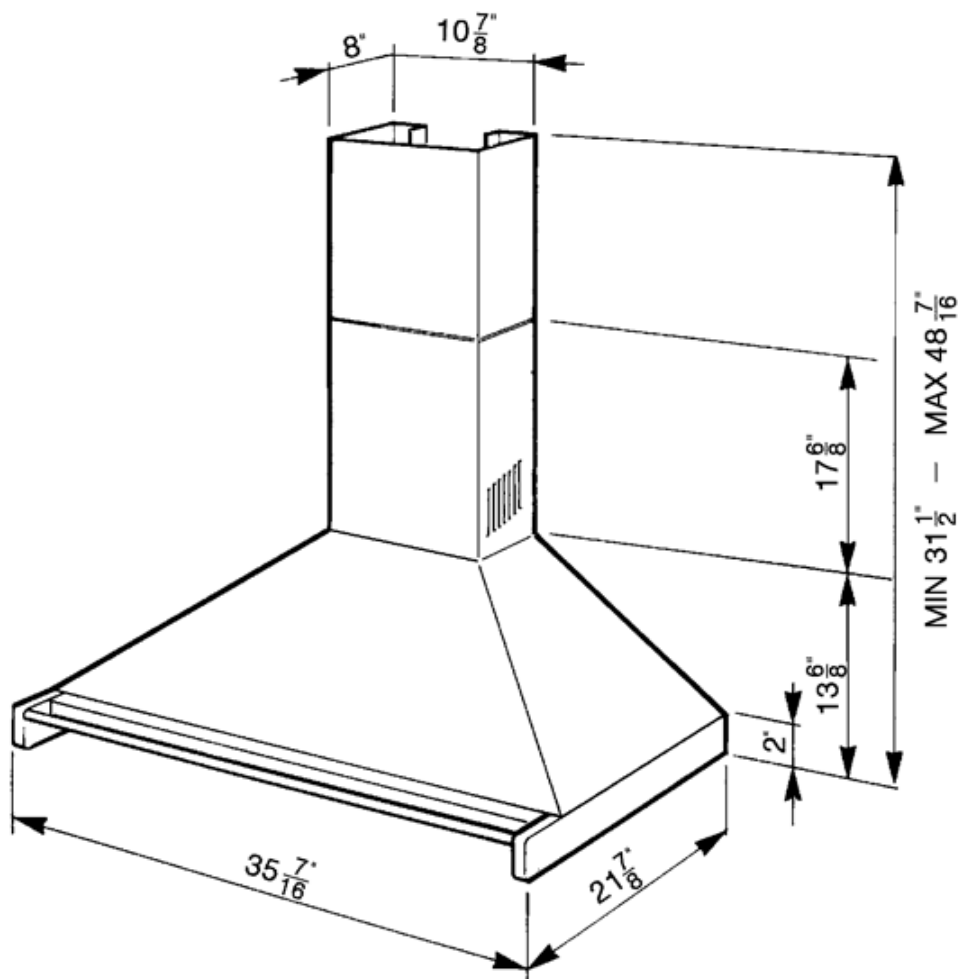

1 motor
Vented or recirculating
4 speeds
2 halogen lights (2x20W)
3 dishwasher safe stainless steel grease filters

600 CFM max. setting
Vent duct size @ 6"

Voltage rating: 120V / 60Hz / 4.5 Amps

OPTIONS

- FLTK-1 - Charcoal filter

KD90RWU

Ventilation Hood, 90 cm (approx. 36"),
Glossy Red Wine

SMEG USA INC.
A&D BUILDING
150 EAST 58th STREET
7th FLOOR
NEW YORK, NY, 10155