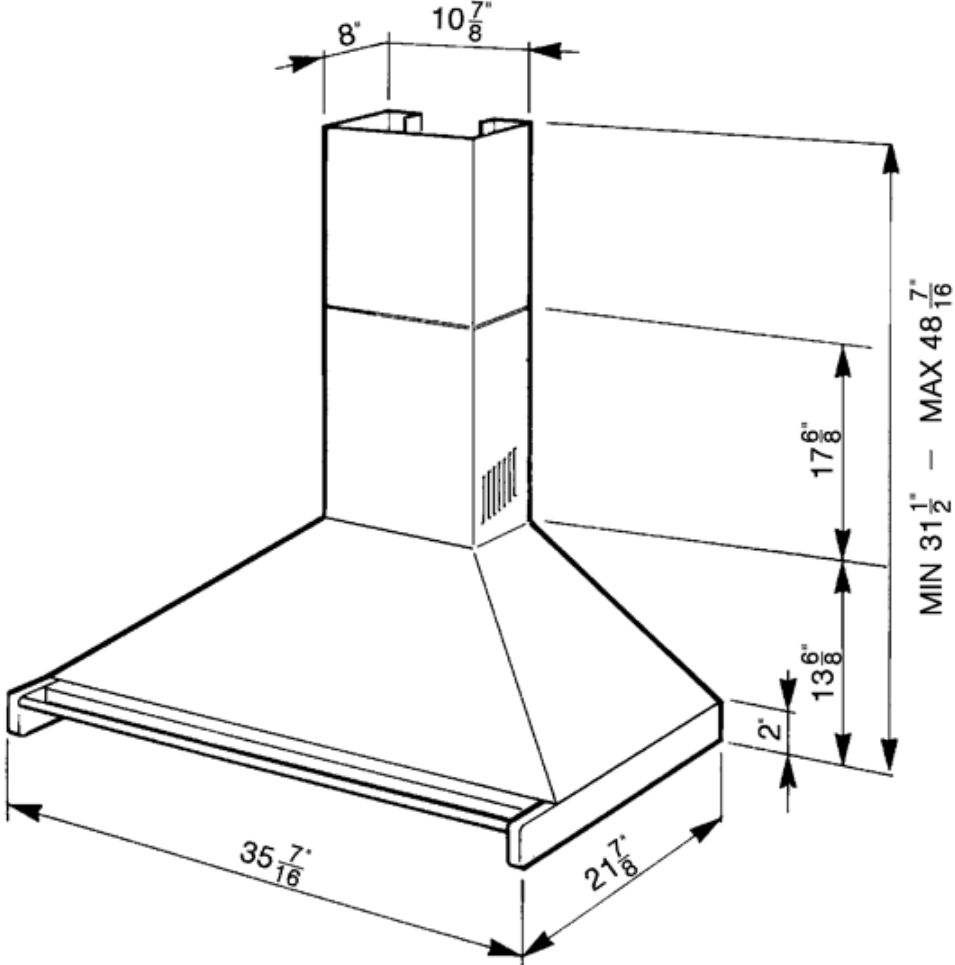

1 motor
Vented or recirculating
4 speeds
2 halogen lights (2x20W)
3 dishwasher safe stainless steel grease filters

600 CFM max. setting
Vent duct size @ 6"

Voltage rating: 120V / 60Hz / 4.5 Amps

OPTIONS

- FLTK-1 - Charcoal filter

KD90NU

Ventilation Hood, 90 cm (approx. 36"),
Glossy Black

SMEG USA INC.
A&D BUILDING
150 EAST 58th STREET
7th FLOOR
NEW YORK, NY, 10155