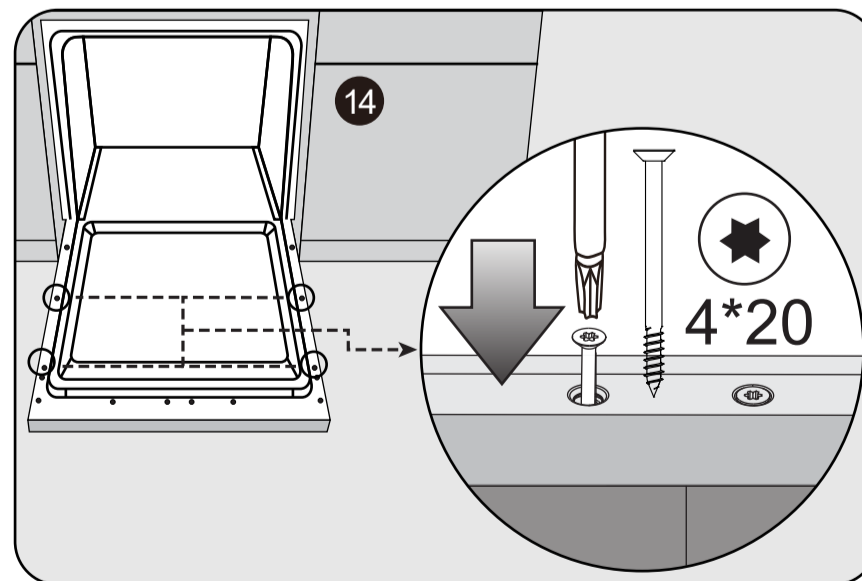

- 1 X8 ST4X14
- 2 X2 ST3.5X25
- 3 X2 ST4X30
- 4 X4 ST3.5X45
- 5 X2 ST3.5X16
- 6 X1 X2
- 7 X2 X6
- 8 X2

- A 1 ST4X14 X4
- 2 X2
- B 1 X4
- 2 X4
- 3 X1
- 4 X2
- C

# BACK SIDE KD240PR

28.346-28.38 inch

23.19 - 23.23 inch