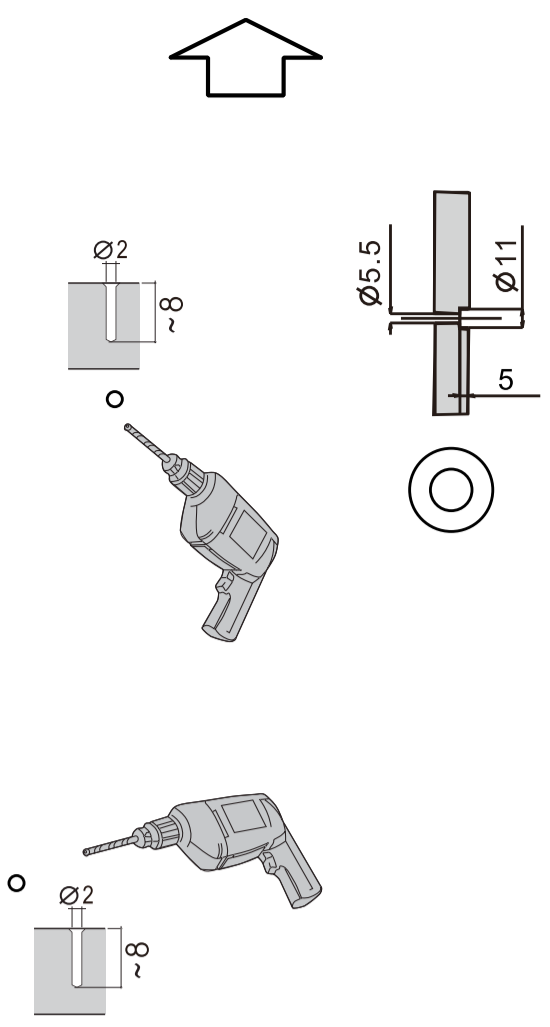

- 1 X8 ST4X14
- 2 X2 ST3.5X25
- 3 X2 ST4X30
- 4 X4 ST3.5X45
- 5 X2 ST3.5X16
- 6 X1 X2
- 7 X2 X6
- 8 X2

- A 1 ST4X14 X4
- 2 X2
- B 1 X4
- 2 X4
- 3 X1
- 4 X2
- C

# BACK SIDE KD240PR

28.346-28.38 inch

23.19 - 23.23 inch