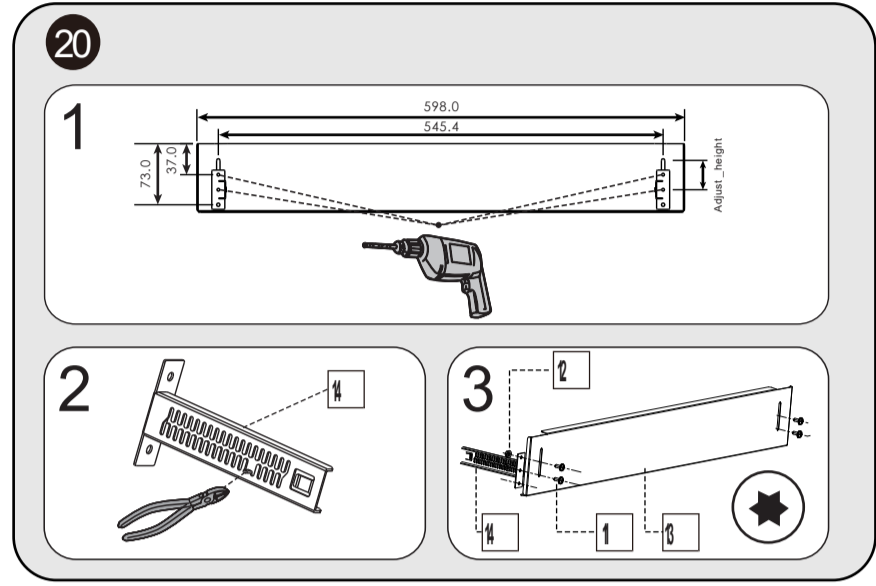

- 1 X8 ST4X14
- 2 X2 ST3.5X25
- 3 X2 ST4X30
- 4 X4 ST3.5X45
- 5 X2 ST3.5X16
- 6 X1 X2
- 7 X2 X6
- 8 X2

- A 1 ST4X14 X4
- 2 X2
- B 1 X4
- 2 X4
- 3 X1
- 4 X2
- C

# BACK SIDE KD240PR

28.346-28.38 inch

23.19 - 23.23 inch