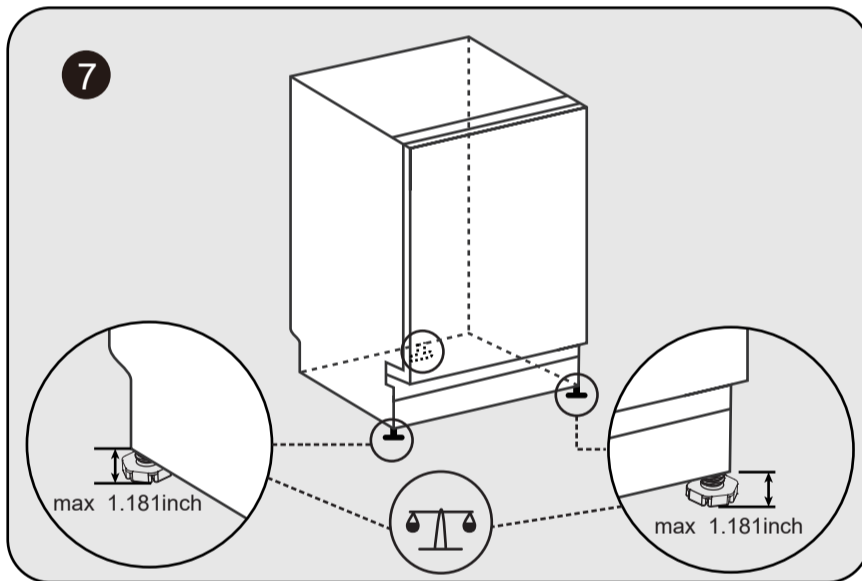

- 1 X8 ST4X14
- 2 X2 ST3.5X25
- 3 X2 ST4X30
- 4 X4 ST3.5X45
- 5 X2 ST3.5X16
- 6 X1 X2
- 7 X2 X6
- 8 X2

- A 1 ST4X14 X4
- 2 X2
- B 1 X4
- 2 X4
- 3 X1
- 4 X2
- C

# BACK SIDE KD240PR

28.346-28.38 inch

23.19 - 23.23 inch