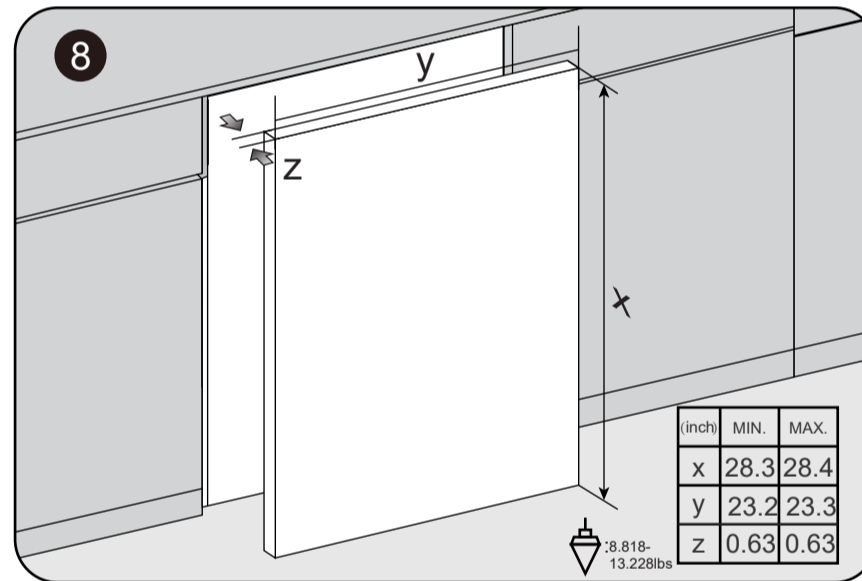

- 1 X8 ST4X14
- 2 X2 ST3.5X25
- 3 X2 ST4X30
- 4 X4 ST3.5X45
- 5 X2 ST3.5X16
- 6 X1 X2
- 7 X2 X6
- 8 X2

- A 1 ST4X14 X4
- 2 X2
- B 1 X4
- 2 X4
- 3 X1
- 4 X2
- C

# BACK SIDE KD240PR

28.346-28.38 inch

23.19 - 23.23 inch