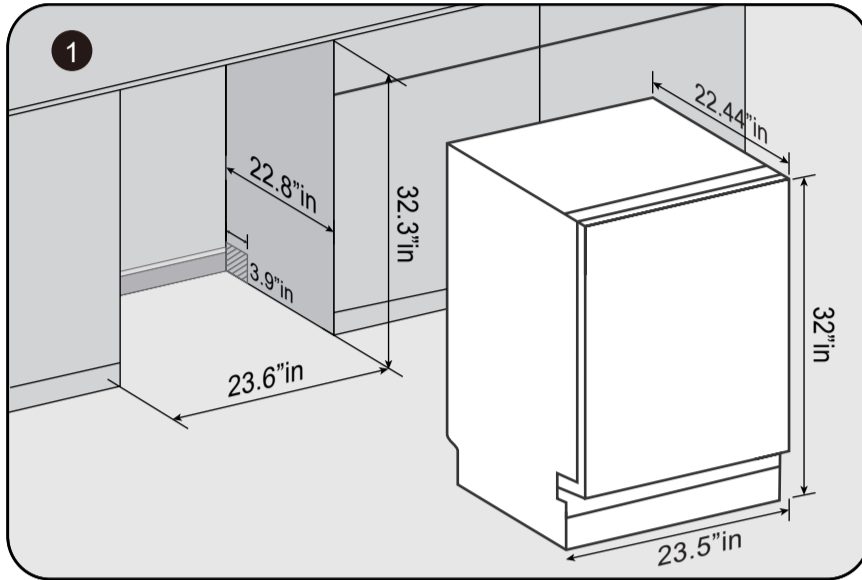

- 1 X8 ST4X14
- 2 X2 ST3.5X25
- 3 X2 ST4X30
- 4 X4 ST3.5X45
- 5 X2 ST3.5X16
- 6 X1 X2
- 7 X2 X6
- 8 X2

- A 1 ST4X14 X4
- 2 X2
- B 1 X4
- 2 X4
- 3 X1
- 4 X2
- C

# BACK SIDE KD240PR

28.346-28.38 inch

23.19 - 23.23 inch