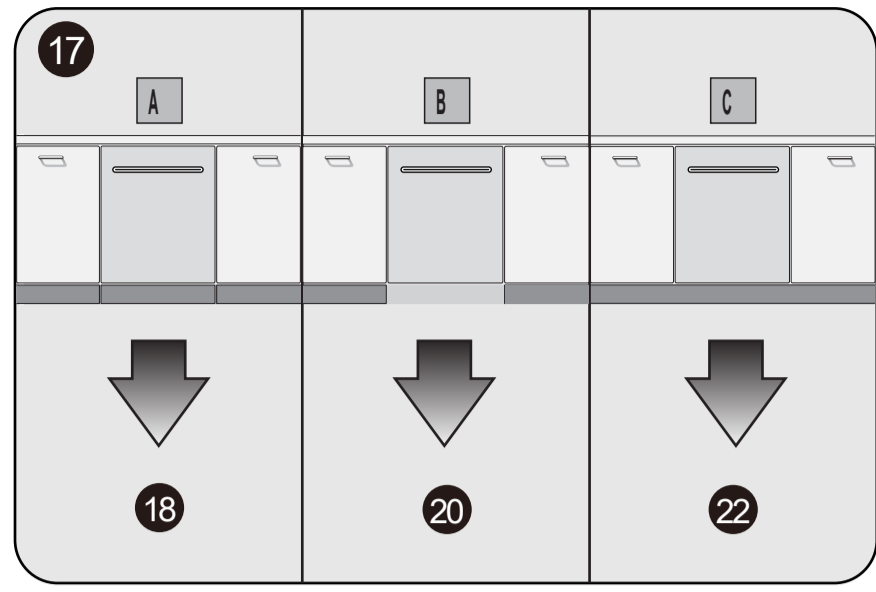

- 1 X8 ST4X14
- 2 X2 ST3.5X25
- 3 X2 ST4X30
- 4 X4 ST3.5X45
- 5 X2 ST3.5X16
- 6 X1 X2
- 7 X2 X6
- 8 X2

- A 1 ST4X14 X4
- 2 X2
- B 1 X4
- 2 X4
- 3 X1
- 4 X2
- C

# BACK SIDE KD240PR

28.346-28.38 inch

23.19 - 23.23 inch