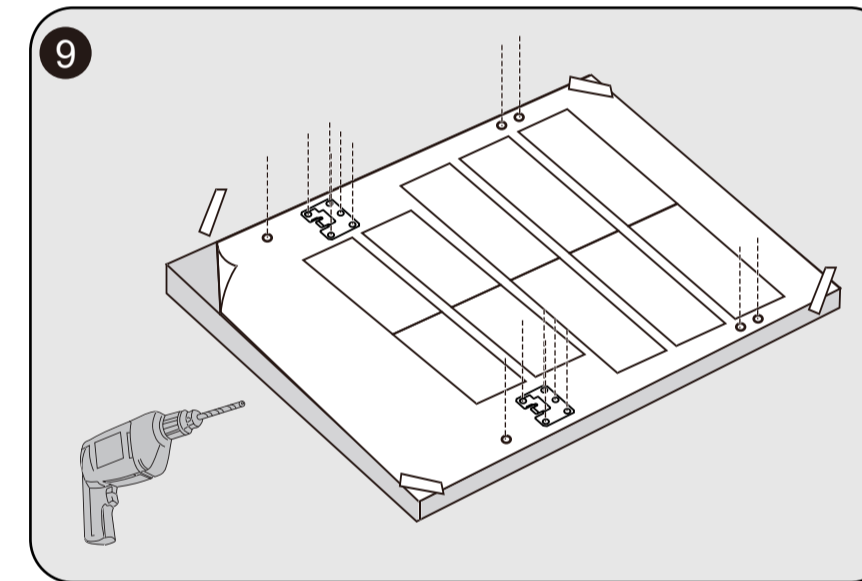

- 1 X8 ST4X14
- 2 X2 ST3.5X25
- 3 X2 ST4X30
- 4 X4 ST3.5X45
- 5 X2 ST3.5X16
- 6 X1 X2
- 7 X2 X6
- 8 X2

- A 1 ST4X14 X4
- 2 X2
- B 1 X4
- 2 X4
- 3 X1
- 4 X2
- C

# BACK SIDE KD240PR

28.346-28.38 inch

23.19 - 23.23 inch