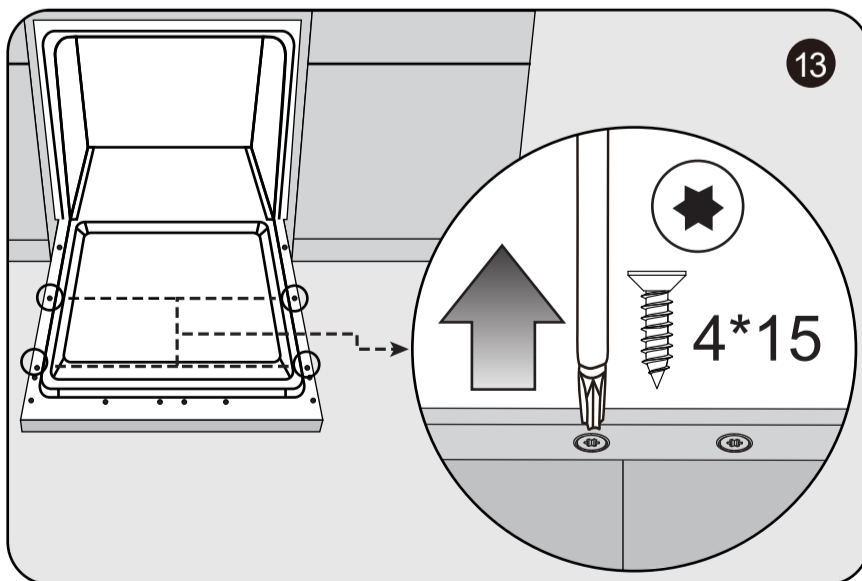

- 1 X8 ST4X14
- 2 X2 ST3.5X25
- 3 X2 ST4X30
- 4 X4 ST3.5X45
- 5 X2 ST3.5X16
- 6 X1 X2
- 7 X2 X6
- 8 X2

- A 1 ST4X14 X4
- 2 X2
- B 1 X4
- 2 X4
- 3 X1
- 4 X2
- C

# BACK SIDE KD240PR

28.346-28.38 inch

23.19 - 23.23 inch