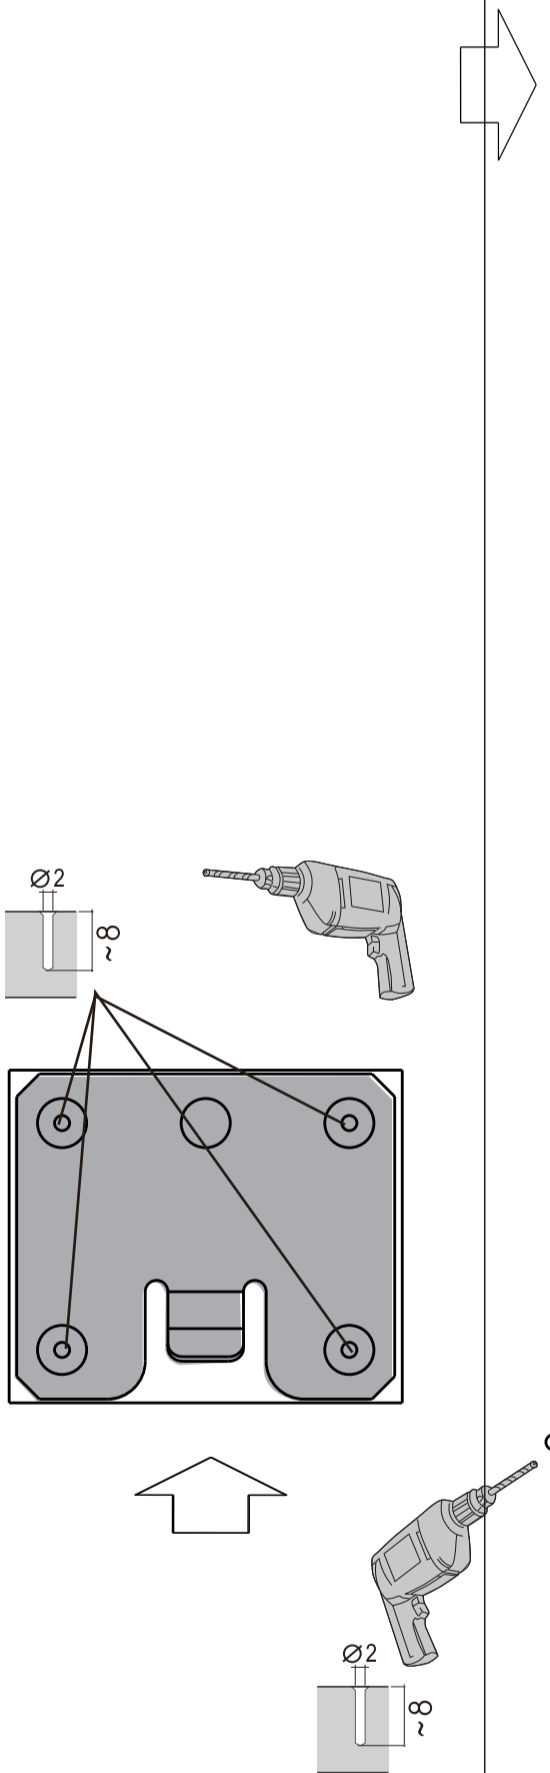

- 1 X8 ST4X14
- 2 X2 ST3.5X25
- 3 X2 ST4X30
- 4 X4 ST3.5X45
- 5 X2 ST3.5X16
- 6 X1 X2
- 7 X2 X6
- 8 X2

- A 1 ST4X14 X4
- 2 X2
- B 1 X4
- 2 X4
- 3 X1
- 4 X2
- C

# BACK SIDE KD240PR

28.346-28.38 inch

23.19 - 23.23 inch