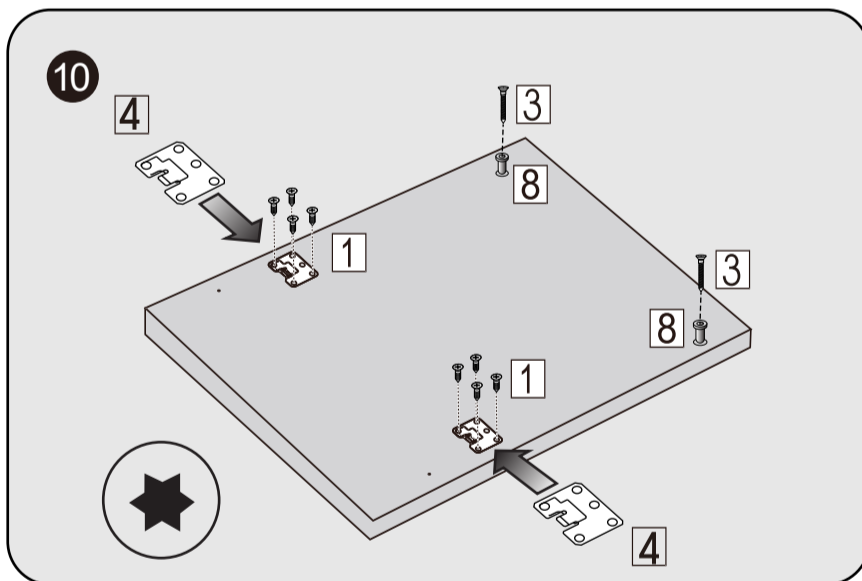

- 1 X8 ST4X14
- 2 X2 ST3.5X25
- 3 X2 ST4X30
- 4 X4 ST3.5X45
- 5 X2 ST3.5X16
- 6 X1 X2
- 7 X2 X6
- 8 X2

- A 1 ST4X14 X4
- 2 X2
- B 1 X4
- 2 X4
- 3 X1
- 4 X2
- C

# BACK SIDE KD240PR

28.346-28.38 inch

23.19 - 23.23 inch