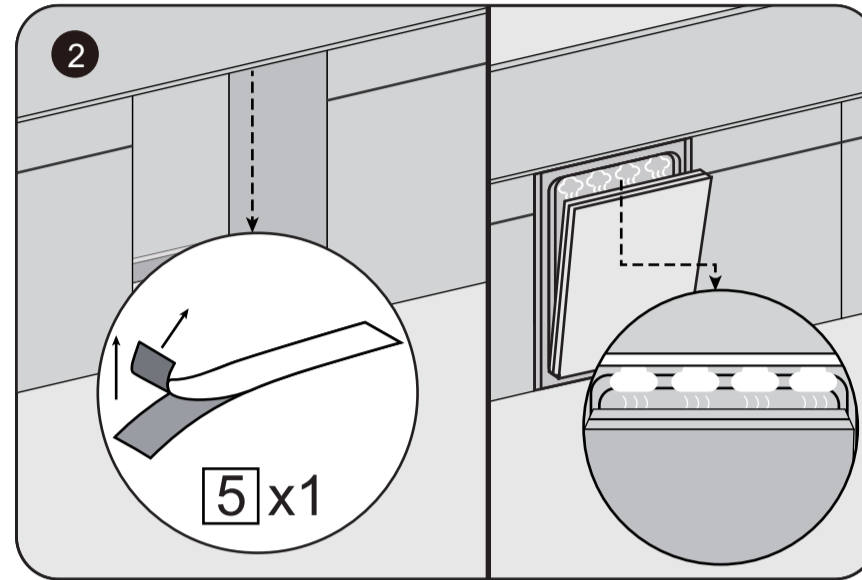

- 1 X8 ST4X14
- 2 X2 ST3.5X25
- 3 X2 ST4X30
- 4 X4 ST3.5X45
- 5 X2 ST3.5X16
- 6 X1 X2
- 7 X2 X6
- 8 X2

- A 1 ST4X14 X4
- 2 X2
- B 1 X4
- 2 X4
- 3 X1
- 4 X2
- C

# BACK SIDE KD240PR

28.346-28.38 inch

23.19 - 23.23 inch