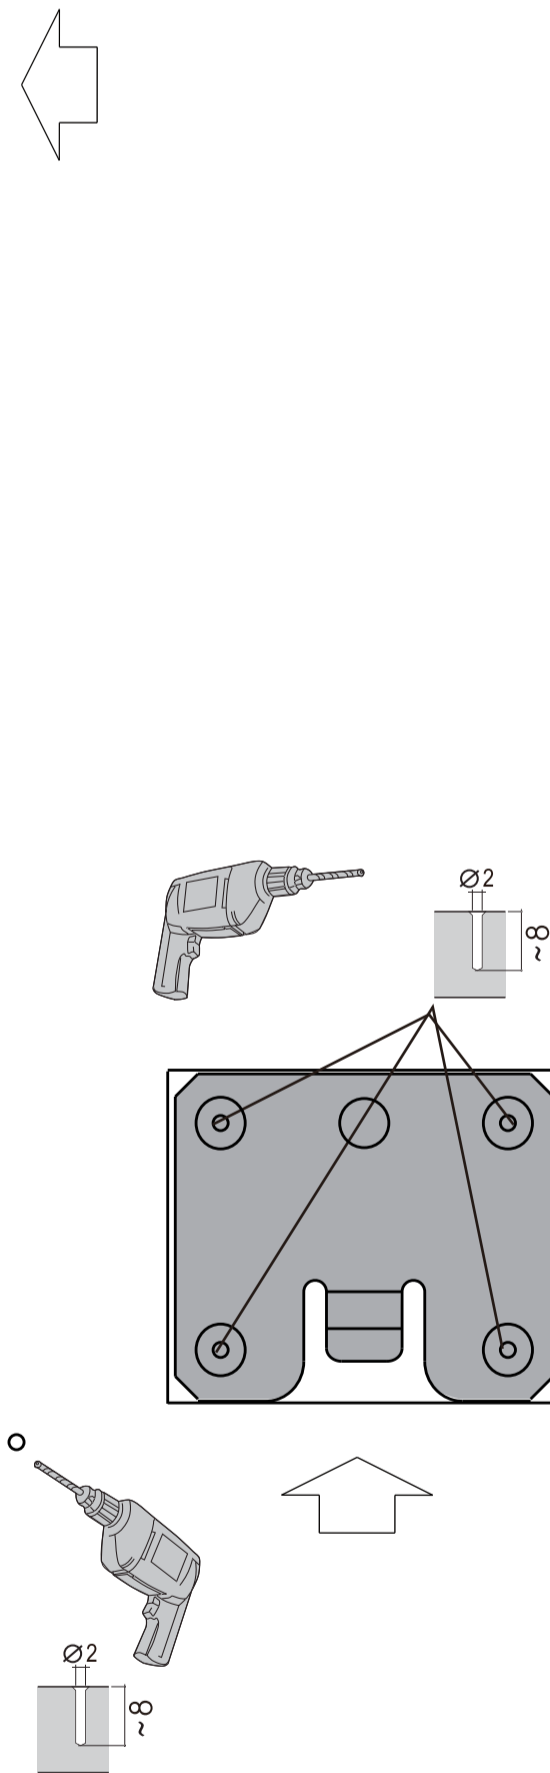

- 1 X8 ST4X14
- 2 X2 ST3.5X25
- 3 X2 ST4X30
- 4 X4 ST3.5X45
- 5 X2 ST3.5X16
- 6 X1 X2
- 7 X2 X6
- 8 X2

- A 1 ST4X14 X4
- 2 X2
- B 1 X4
- 2 X4
- 3 X1
- 4 X2
- C

# BACK SIDE KD240PR

28.346-28.38 inch

23.19 - 23.23 inch