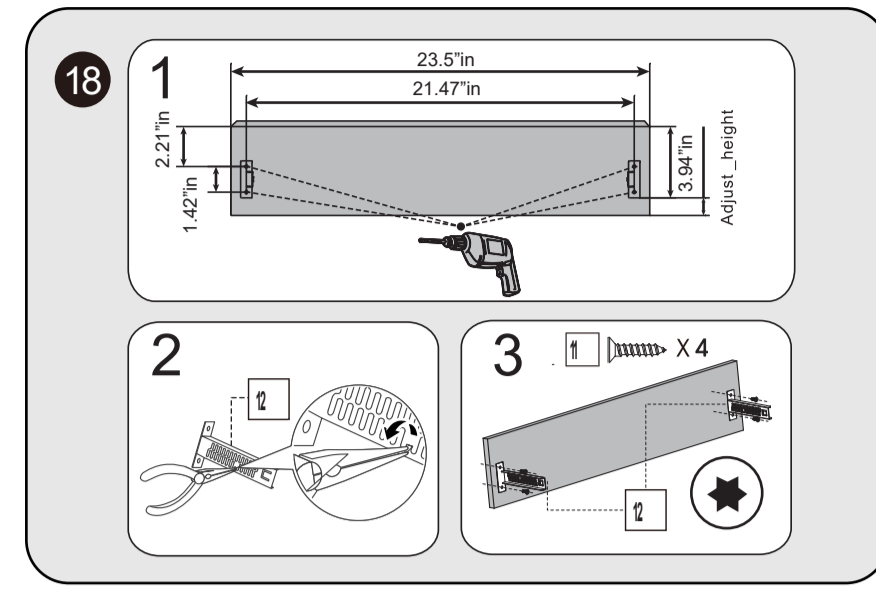

- 1 X8 ST4X14
- 2 X2 ST3.5X25
- 3 X2 ST4X30
- 4 X4 ST3.5X45
- 5 X2 ST3.5X16
- 6 X1 X2
- 7 X2 X6
- 8 X2

- A 1 ST4X14 X4
- 2 X2
- B 1 X4
- 2 X4
- 3 X1
- 4 X2
- C

# BACK SIDE KD240PR

28.346-28.38 inch

23.19 - 23.23 inch