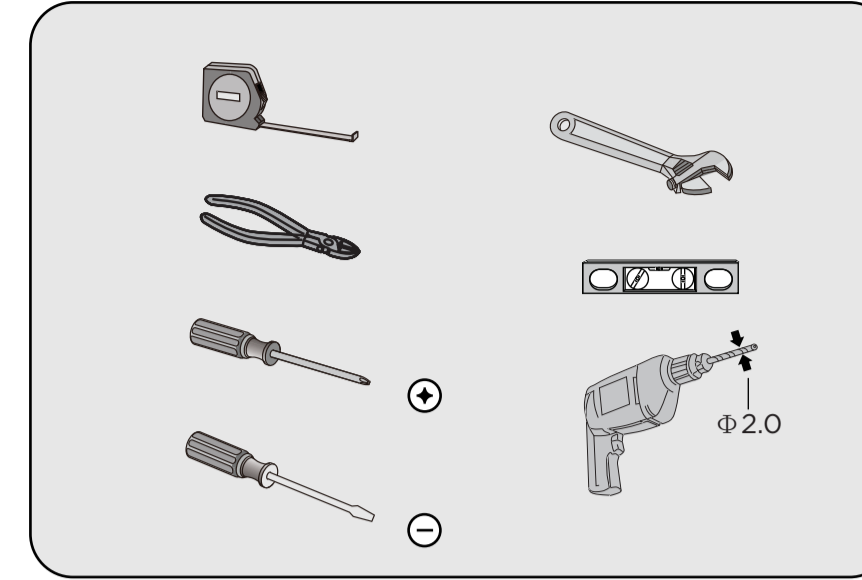

- 1 X8 ST4X14
- 2 X2 ST3.5X25
- 3 X2 ST4X30
- 4 X4 ST3.5X45
- 5 X2 ST3.5X16
- 6 X1 X2
- 7 X2 X6
- 8 X2

- A 1 ST4X14 X4
- 2 X2
- B 1 X4
- 2 X4
- 3 X1
- 4 X2
- C

# BACK SIDE KD240PR

28.346-28.38 inch

23.19 - 23.23 inch