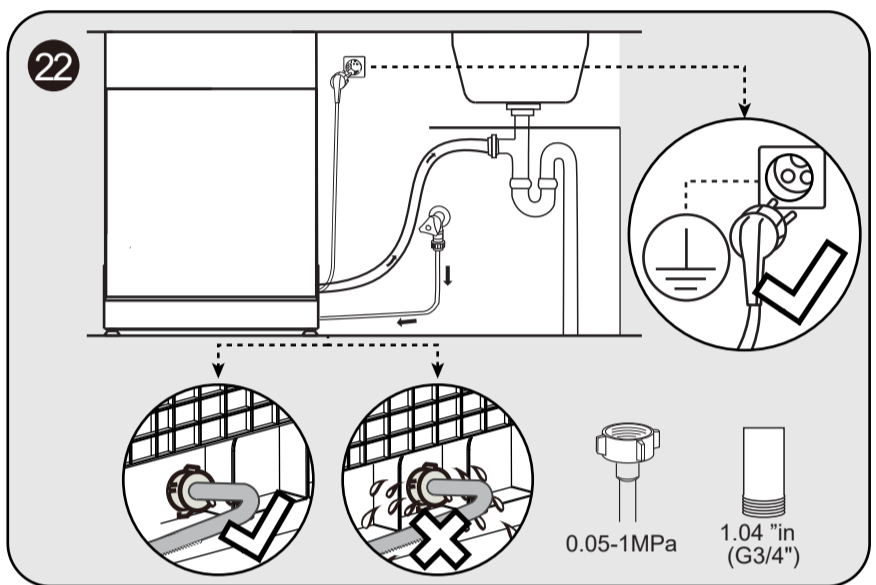

- 1 X8 ST4X14
- 2 X2 ST3.5X25
- 3 X2 ST4X30
- 4 X4 ST3.5X45
- 5 X2 ST3.5X16
- 6 X1 X2
- 7 X2 X6
- 8 X2

- A 1 ST4X14 X4
- 2 X2
- B 1 X4
- 2 X4
- 3 X1
- 4 X2
- C

# BACK SIDE KD240PR

28.346-28.38 inch

23.19 - 23.23 inch