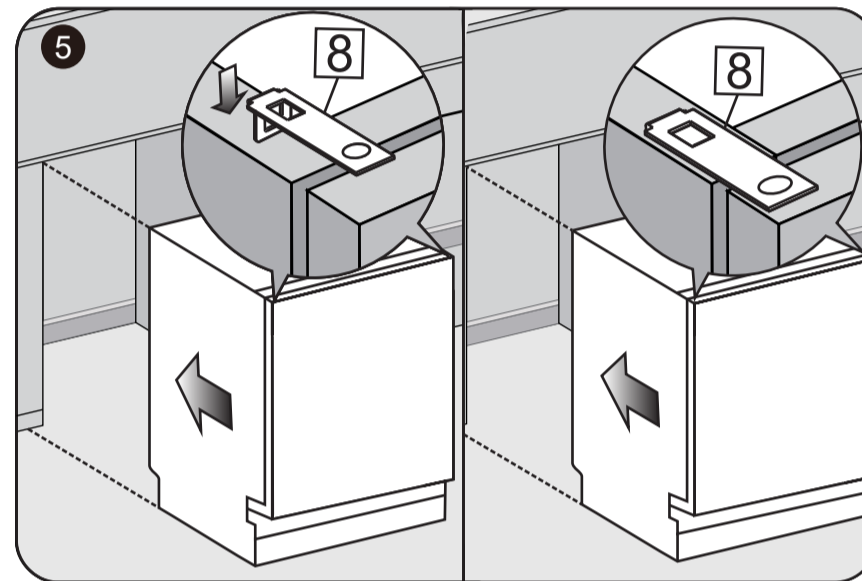

- 1 X8 ST4X14
- 2 X2 ST3.5X25
- 3 X2 ST4X30
- 4 X4 ST3.5X45
- 5 X2 ST3.5X16
- 6 X1 X2
- 7 X2 X6
- 8 X2

- A 1 ST4X14 X4
- 2 X2
- B 1 X4
- 2 X4
- 3 X1
- 4 X2
- C

# BACK SIDE KD240PR

28.346-28.38 inch

23.19 - 23.23 inch