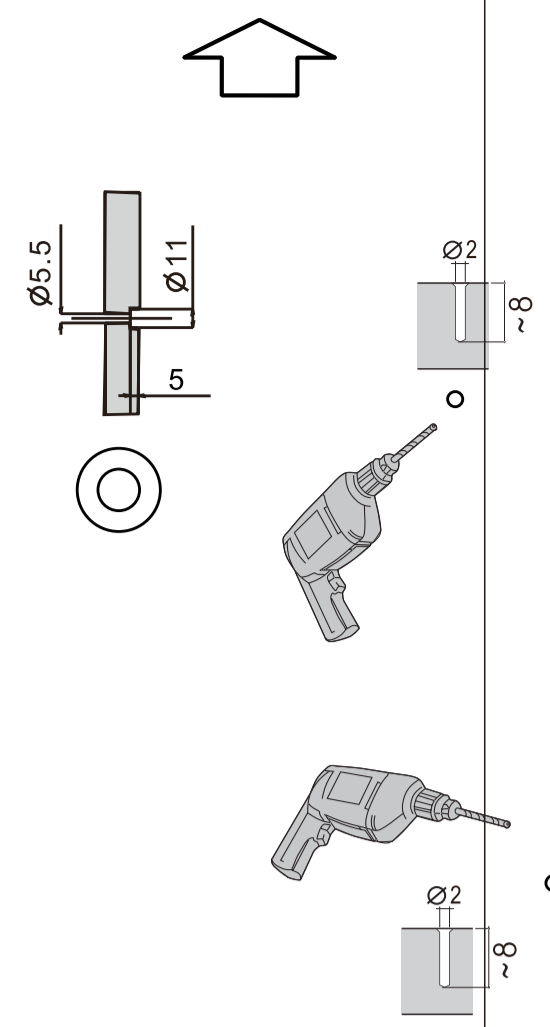

- 1 X8 ST4X14
- 2 X2 ST3.5X25
- 3 X2 ST4X30
- 4 X4 ST3.5X45
- 5 X2 ST3.5X16
- 6 X1 X2
- 7 X2 X6
- 8 X2

- A 1 ST4X14 X4
- 2 X2
- B 1 X4
- 2 X4
- 3 X1
- 4 X2
- C

# BACK SIDE KD240PR

28.346-28.38 inch

23.19 - 23.23 inch