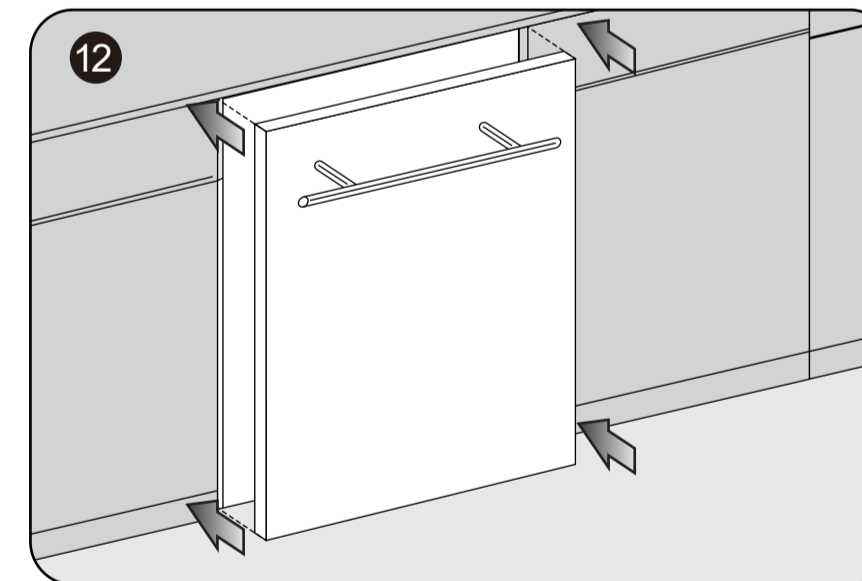

- 1 X8 ST4X14
- 2 X2 ST3.5X25
- 3 X2 ST4X30
- 4 X4 ST3.5X45
- 5 X2 ST3.5X16
- 6 X1 X2
- 7 X2 X6
- 8 X2

- A 1 ST4X14 X4
- 2 X2
- B 1 X4
- 2 X4
- 3 X1
- 4 X2
- C

# BACK SIDE KD240PR

28.346-28.38 inch

23.19 - 23.23 inch