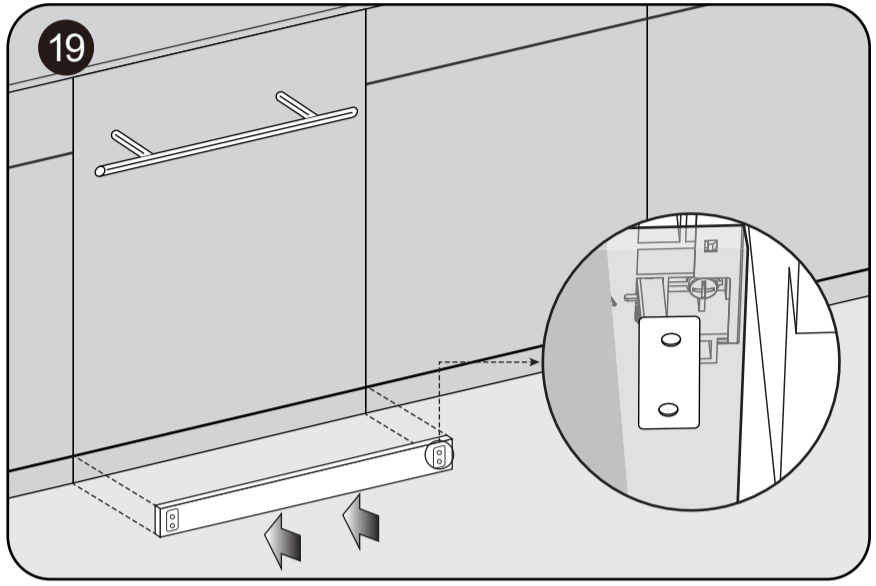

- 1 X8 ST4X14
- 2 X2 ST3.5X25
- 3 X2 ST4X30
- 4 X4 ST3.5X45
- 5 X2 ST3.5X16
- 6 X1 X2
- 7 X2 X6
- 8 X2

- A 1 ST4X14 X4
- 2 X2
- B 1 X4
- 2 X4
- 3 X1
- 4 X2
- C

# BACK SIDE KD240PR

28.346-28.38 inch

23.19 - 23.23 inch