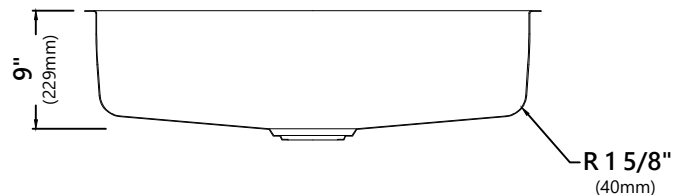

KD1US33B

33 Inch Undermount Single Bowl
Stainless Steel Kitchen Sink with Drain Assure

Kräus®

SPECIFICATION SHEET

Sink Dimensions

Overall Dimensions: 32 7/8" x 18 7/8"

Bowl Dimensions: 31 1/8" x 17 1/8"

Sink Depth: 9"

Features

- 16 Gauge Stainless Steel Construction
- Single Bowl Undermount Sink
- Required Minimum Cabinet Size: 36" Left to Right, 24" Front to Back
- Rear Center-Set Drain
- 3 1/2" Drain Opening
- NoiseDefend Undercoating and Sound Dampening Pads

Accessories Included

- Strainer ST-4
- Cover Cap STC-1
- Silicone Mitt KSM-1BLACK
- Silicone Trivet KST-1BLACK
- Cut-Out Template
- Mounting Hardware

CODES/STANDARDS:

Product Certification

cUPC (ASME A112.19.3/CSA B45.4), MASS

Warranty

Kraus Limited Lifetime Warranty

see website for details www.kraususa.com