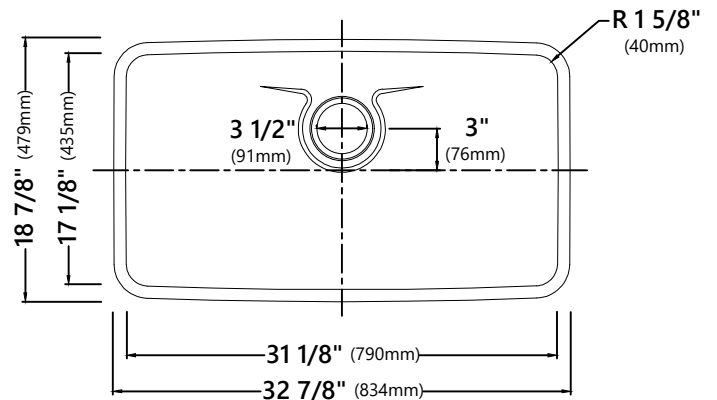

KD1US33B

33 Inch Undermount Single Bowl
Stainless Steel Kitchen Sink with Drain Assure

Kräus®

SPECIFICATION SHEET

Sink Dimensions

Overall Dimensions: 32 7/8" x 18 7/8"

Bowl Dimensions: 31 1/8" x 17 1/8"

Sink Depth: 9"

Features

- 16 Gauge Stainless Steel Construction
- Single Bowl Undermount Sink
- Required Minimum Cabinet Size: 36" Left to Right, 24" Front to Back
- Rear Center-Set Drain
- 3 1/2" Drain Opening
- NoiseDefend Undercoating and Sound Dampening Pads

Accessories Included

- Strainer ST-4
- Cover Cap STC-1
- Silicone Mitt KSM-1BLACK
- Silicone Trivet KST-1BLACK
- Cut-Out Template
- Mounting Hardware

CODES/STANDARDS:

Product Certification

cUPC (ASME A112.19.3/CSA B45.4), MASS

Warranty

Kraus Limited Lifetime Warranty

see website for details www.kraususa.com