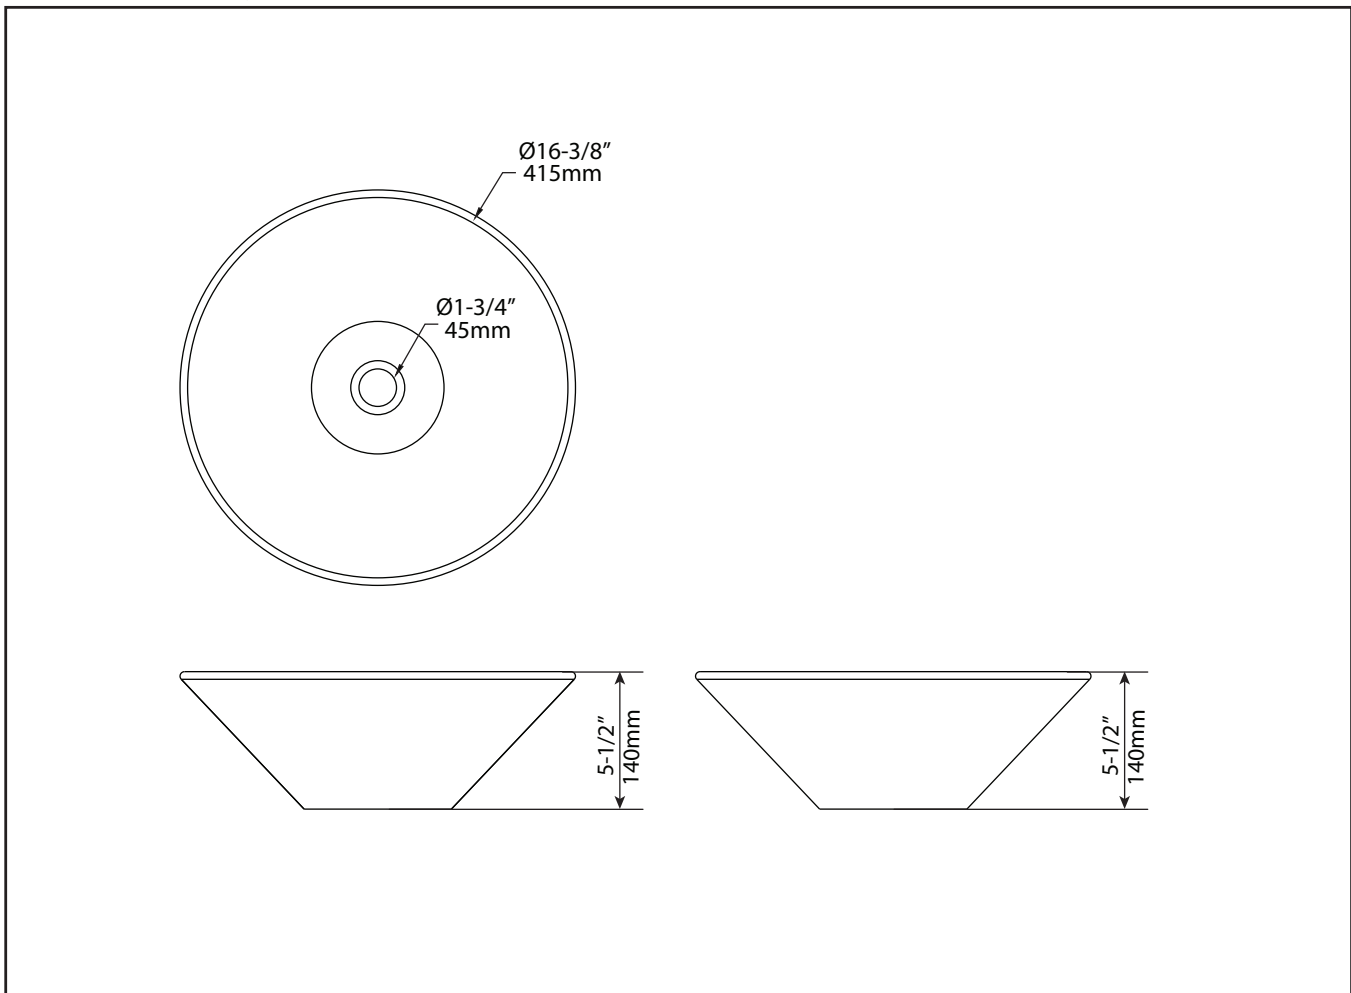

Elavo™ / KCV-143

White Ceramic Round Vessel Bathroom Sink

Kräus®

SPECIFICATION SHEET

Material

Vitreous China

Installation Type

Vessel

Bowl Shape

Round

Drain

Type: W/O Overflow

Drain Hole Size: 1 3/4"

Dimensions

16 3/8" x 5 1/2"

Optional Accessories

Pop-Up Drain: PU-10/PU-15

Grid Drains: PU-12

P-Traps: PT-50

Kraus Limited Lifetime Warranty: See website for details www.kraususa.com

1.800.775.0703 / customerservice@kraususa.com

Codes/Standards: Pending

REV. August 16, 2016