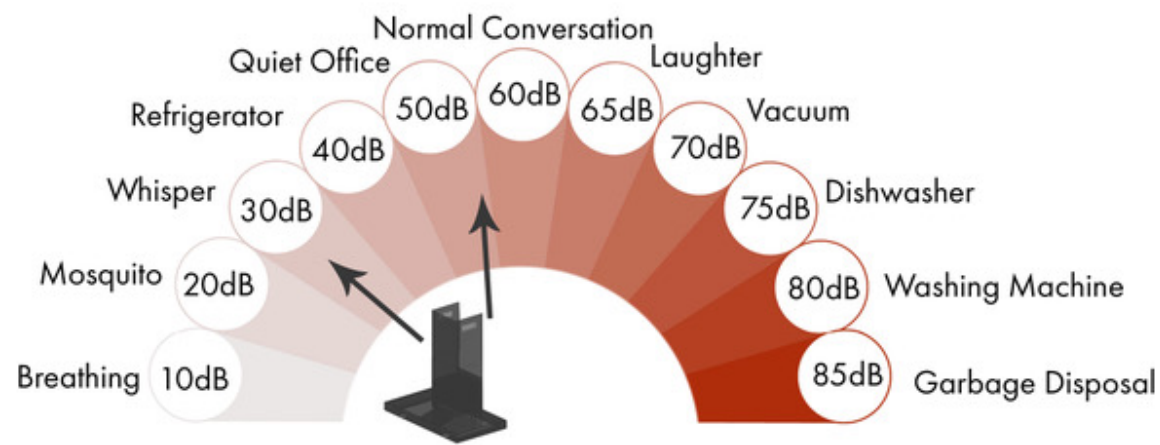

| Product Specifications | |
|------------------------|-----------------------------------------------------------------------|
| Brand: | ZLINE Kitchen and Bath |
| Dimension: | 30" W x 19.7" D x 13.25" H |
| Chimney: | 12.5" W x 9.25" D x 23.5" H |
| Venting Size: | 6" Outlet (Transition piece to round ducting included) |
| Airflow (Q/L/M/H): | 120/240/320/400 |
| Lighting: | 2 Directional LED Lights (3-Watt) |
| Noise Level: | 20/29/34/41 (Decibels) |
| Voltage: | 110V/60HZ |
| Motor: | High Performance 400 CFM/4-Speed Motor |
| Mount Type: | Wall Mount Range Hood |
| Speeds: | 4 Speeds |
| Control Type: | Speed/Timer Panel with LCD (3 Minute AutoTimer with Delayed Shutoff) |
| Filters: | Stainless Steel Baffle Filters (Dishwasher Safe) |
| Material: | Solid Wood Exterior with Stainless Steel Insert, Painted Gray Finish |
| Warranty: | 3 Year Parts Warranty |
| Features: | Model No. KBUU-30 (ETL Listed) Chimney Extension: Model No. KBUU-E |
| Certifications: | ETL Listed/ HVI Certified |

Range Hood Decibel Levels

ZLINE Range Hoods are supposed to be seen, not heard. That's why even at the highest speed our range hoods only reach 56 decibels, which is quieter than your average conversation. Rest assured that your new range hood will not be interrupting your dinner party or when you're helping with homework.