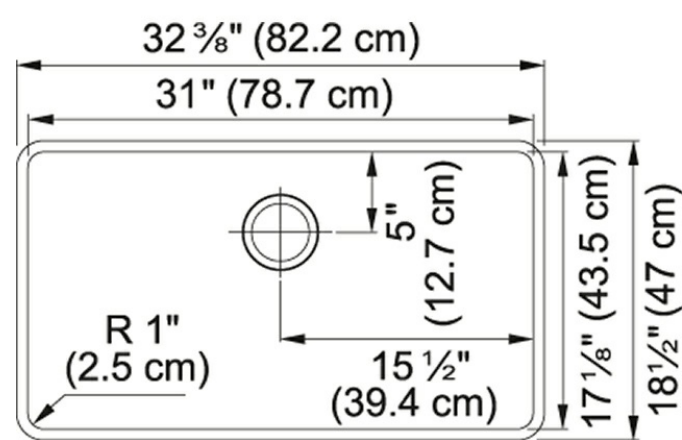

Kubus KBG11031CHA Fraganite Coffee

Product Picture

Product Dimensions

Length overall	32 3/8"
Width overall	18 1/4"
Length of large bowl	31"
Width of large bowl	17"
Depth of large bowl	9 1/2"
Minimum Cabinet Size	36"

Technical Drawing

General Information

Type of Material	Granite
Number of Bowls	1
Where to buy	Showroom

Article Numbers

FUN#	125.0389.622
US Part Number	KBG11031CHA