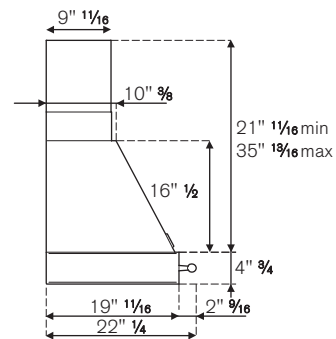

BERTAZZONI HERITAGE SERIES

48" CANOPY AND BASE HOOD KC48 HER NE, K48 HER X

FEATURES

Hood finishing	stainless steel and matt color
Motor	1
Speed	3
Hood control	electronic
Halogen lights	2
Filters	baffle stainless steel
Max extraction power	600 cfm

TECHNICAL SPECIFICATIONS

Voltage, Frequency	120 V, 60 Hz
Max Amp usage, power rating	3.3 A - 400 W
Certification	CSA
Warranty	2 years parts and labor

INSTALLATION INSTRUCTIONS

Bertazzoni recommends to operate the appliance after it has been properly installed. Please refer to the installation manual for further details.

Disclaimer: while every effort has been made to insure the accuracy of the information contained in this brochure, Fratelli Bertazzoni reserves the right to change any part of the information at any time without notice.

Fratelli Bertazzoni, Bertazzoni and the winged wheel brand icon are registered trademarks of Bertazzoni Spa.