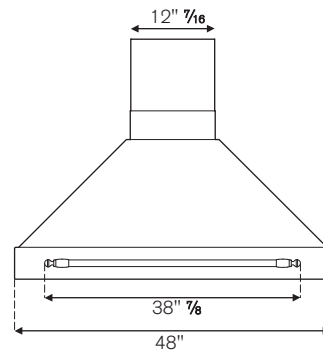

BERTAZZONI HERITAGE SERIES

48" CANOPY AND BASE HOOD KC48 HER NE, K48 HER X

FEATURES

Hood finishing	stainless steel and matt color
Motor	1
Speed	3
Hood control	electronic
Halogen lights	2
Filters	baffle stainless steel
Max extraction power	600 cfm

TECHNICAL SPECIFICATIONS

Voltage, Frequency	120 V, 60 Hz
Max Amp usage, power rating	3.3 A - 400 W
Certification	CSA
Warranty	2 years parts and labor

INSTALLATION INSTRUCTIONS

Bertazzoni recommends to operate the appliance after it has been properly installed. Please refer to the installation manual for further details.

Disclaimer: while every effort has been made to insure the accuracy of the information contained in this brochure, Fratelli Bertazzoni reserves the right to change any part of the information at any time without notice.

Fratelli Bertazzoni, Bertazzoni and the winged wheel brand icon are registered trademarks of Bertazzoni Spa.