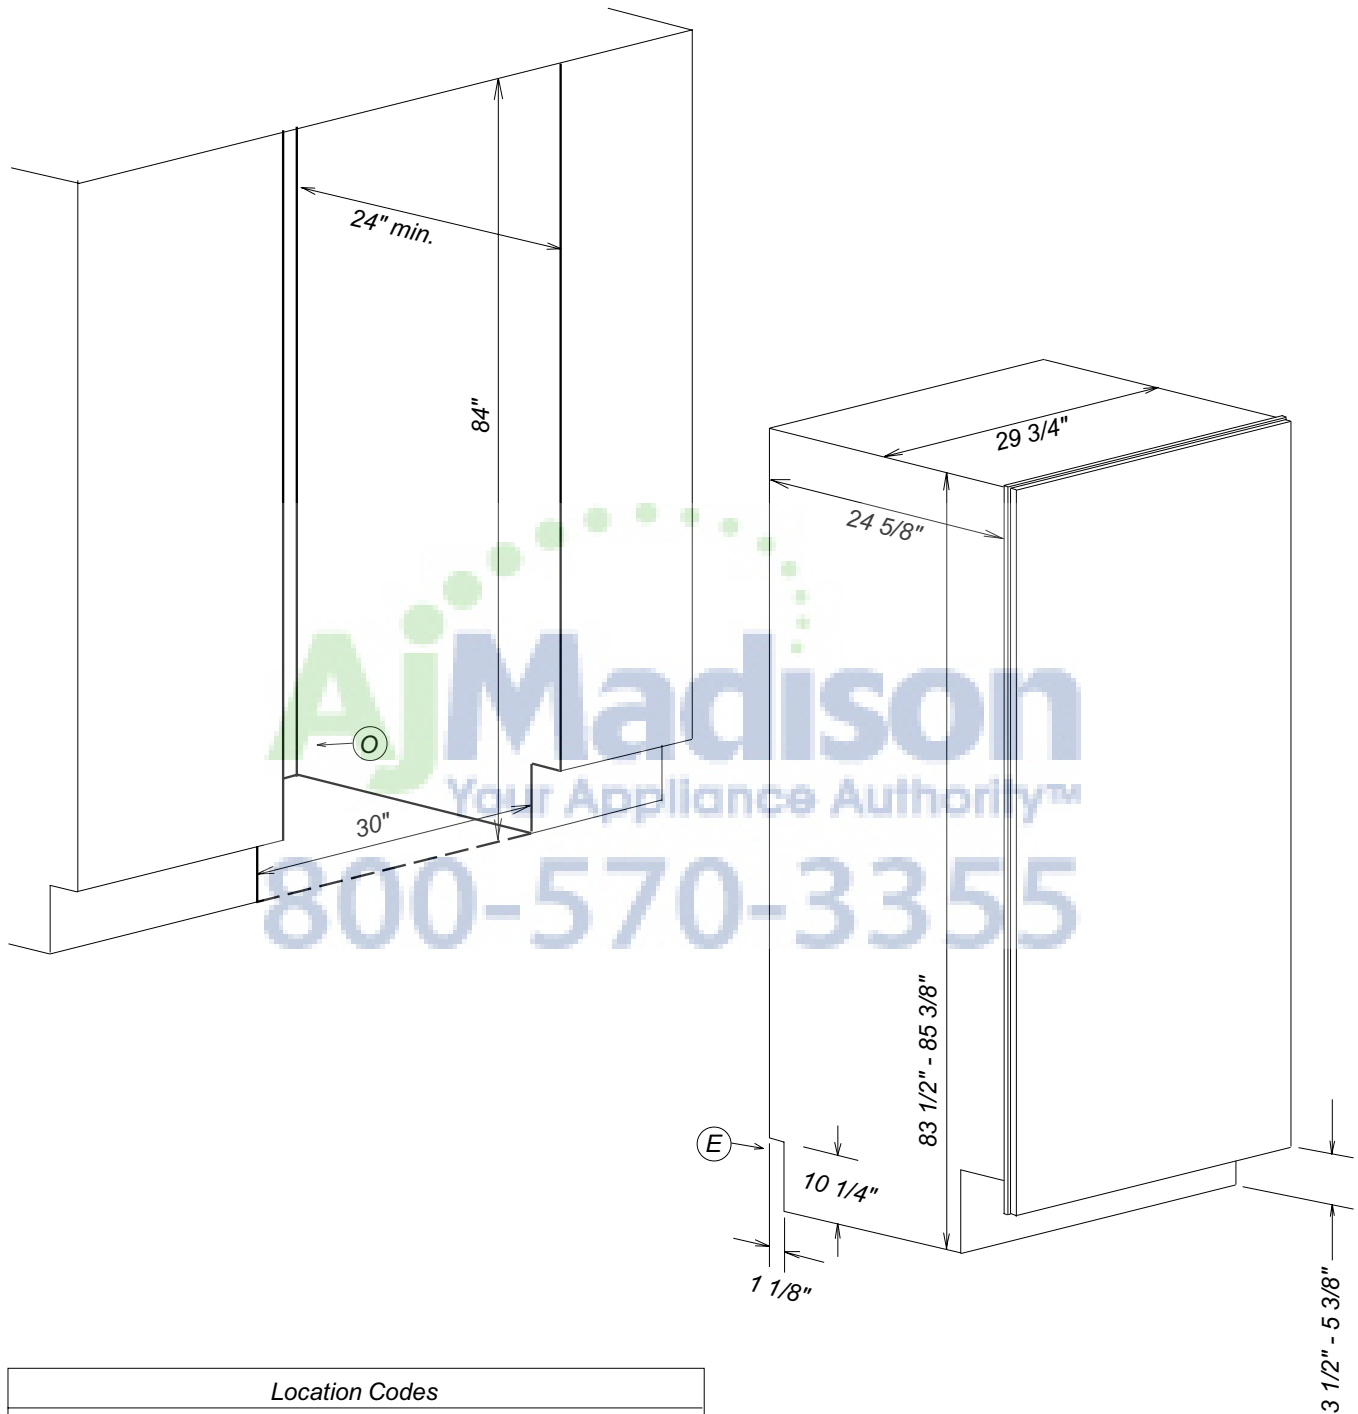

Fully Integrated
30" Refrigerator

K 1813 SF / K 1803 SF

AjMadison
Your Appliance Authority
800-570-3355

Fully Integrated 30" Refrigerator K 1813 SF / K 1803 SF

FOR PROUD INSTALLATION

AjMadison
Your Appliance Authority™
800-570-3355

Location Codes
<i>E - 5 foot - 120 Volt - 15 Amp 3-wire molded plug power supply connects lower left rear</i>
<i>O - Standard NEMA 5-15 Duplex Outlet - locate less than 9" above finished floor</i>
Notes
<i>• All Installations must be done in accordance with local codes</i>

Fully Integrated 30" Refrigerator

K 1813 SF / K 1803 SF

FOR FLUSH INSTALLATION

AiMadison
 Your Appliance Authority™
 800-570-3355

Location Codes
<i>E - 5 foot - 120 Volt - 15 Amp 3-wire molded plug power supply connects lower left rear</i>
<i>O - Standard NEMA 5-15 Duplex Outlet - locate less than 9" above finished floor</i>
Notes
<ul style="list-style-type: none"> • <i>All Installations must be done in accordance with local codes</i> • <i>Sides of adjoining cabinets should be filled (flush to frame) to insure proper fit and finish</i>