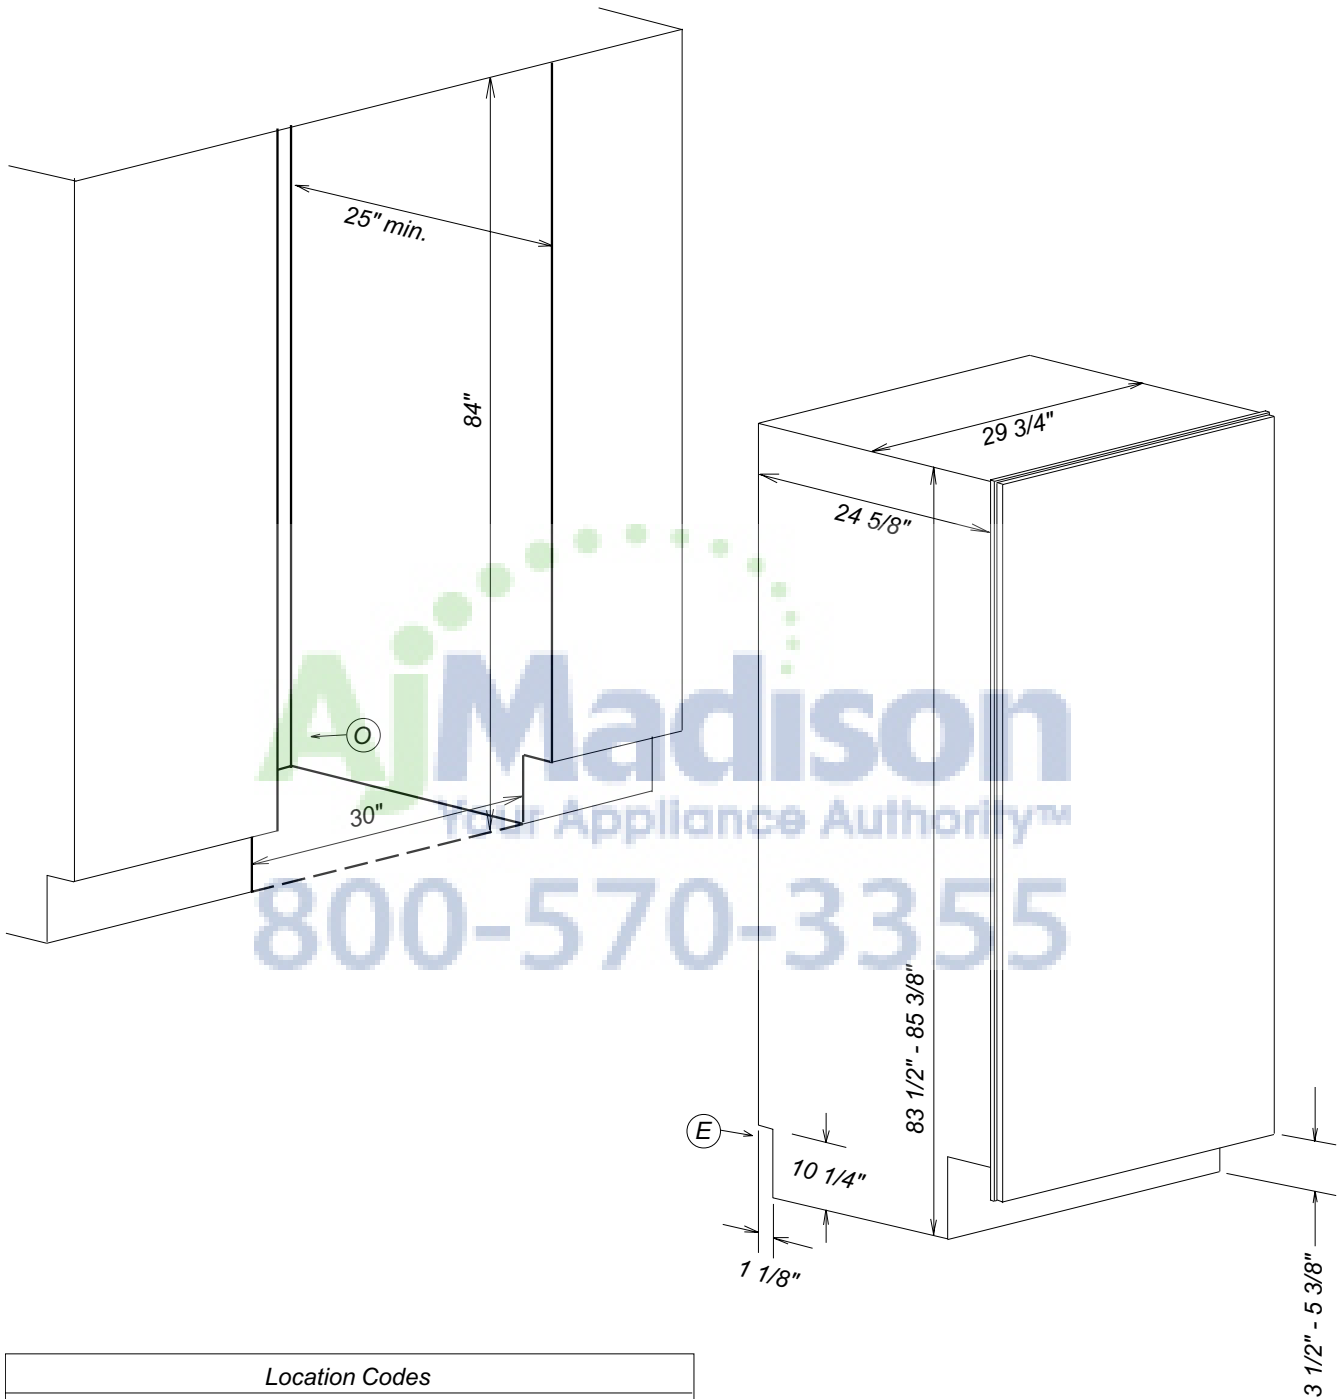

Fully Integrated
30" Refrigerator

K 1813 SF / K 1803 SF

AjMadison
Your Appliance Authority
800-570-3355

Fully Integrated 30" Refrigerator K 1813 SF / K 1803 SF

FOR PROUD INSTALLATION

AjMadison
Your Appliance Authority™
800-570-3355

Location Codes
<i>E - 5 foot - 120 Volt - 15 Amp 3-wire molded plug power supply connects lower left rear</i>
<i>O - Standard NEMA 5-15 Duplex Outlet - locate less than 9" above finished floor</i>
Notes
<i>• All Installations must be done in accordance with local codes</i>

Fully Integrated 30" Refrigerator

K 1813 SF / K 1803 SF

FOR FLUSH INSTALLATION

AiMadison
 Your Appliance Authority™
 800-570-3355

Location Codes
<i>E - 5 foot - 120 Volt - 15 Amp 3-wire molded plug power supply connects lower left rear</i>
<i>O - Standard NEMA 5-15 Duplex Outlet - locate less than 9" above finished floor</i>
Notes
<ul style="list-style-type: none"> • <i>All Installations must be done in accordance with local codes</i> • <i>Sides of adjoining cabinets should be filled (flush to frame) to insure proper fit and finish</i>