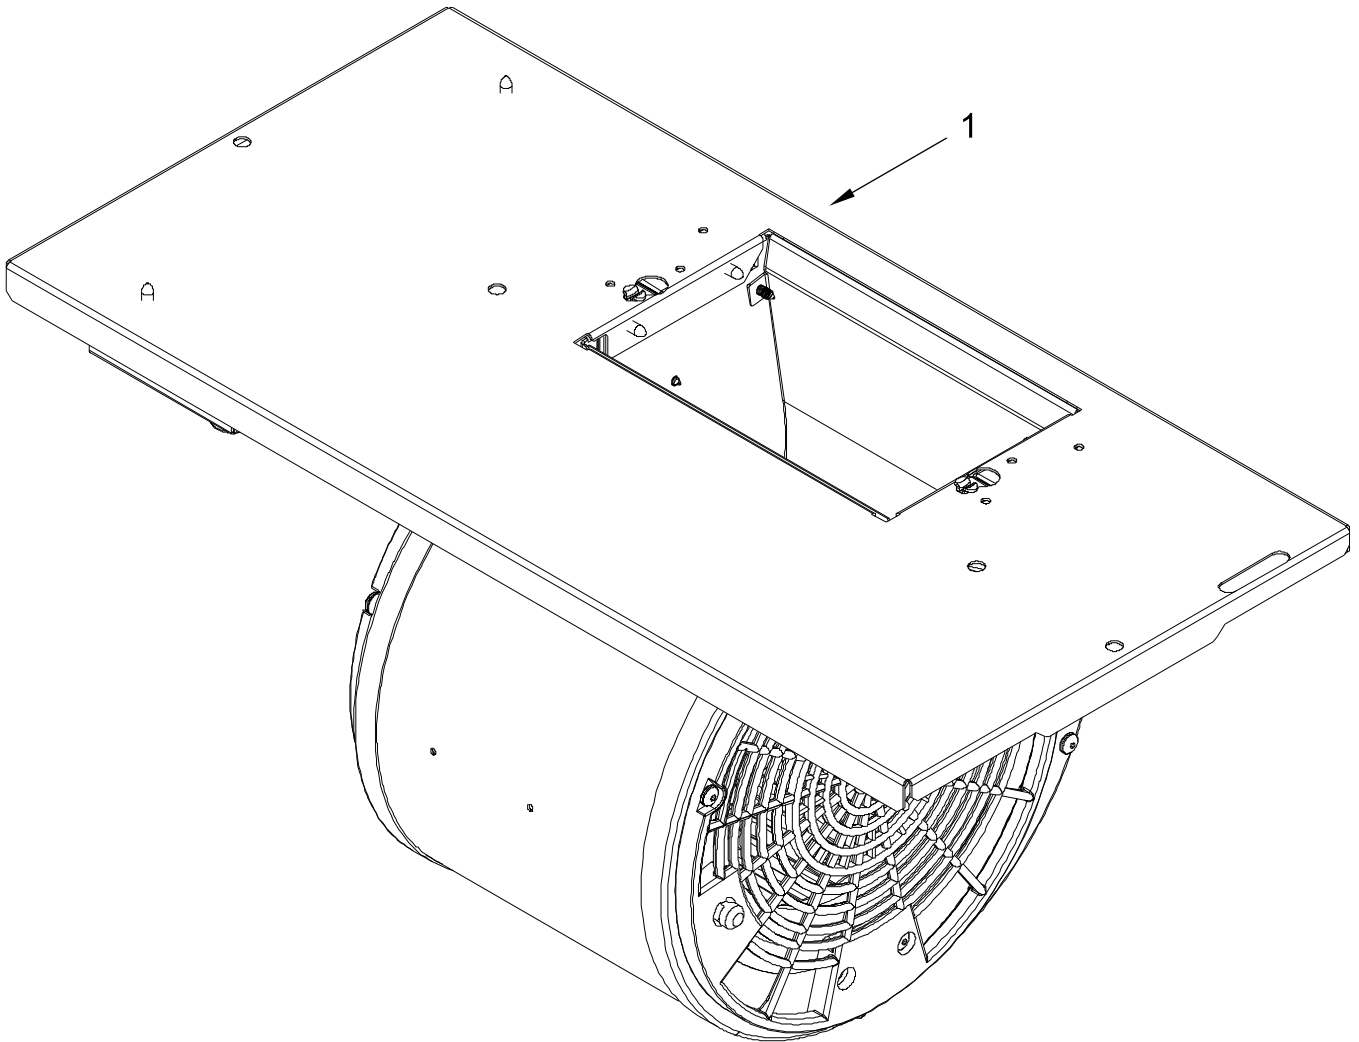

HOOD PARTS

<u>Illus. No.</u>	<u>Part No.</u>	<u>Description</u>
1		Literature Parts
	W11280191	Use and Care Guide
2	W11156393	Assembly, Damper
3	W10293967	Switch, Fan
4	W10294005	Lamp, IR
5	W10294008	Socket, IR Lamp
6	W10291579	Bulb, Light
7	W10351924	Bezel, Lamp
8	W10295808	Socket, Light
9		Grease Tray
	W10294003	30" Model Only
	W10294011	36" Model Only
	W10294022	48" Model Only

<u>Illus. No.</u>	<u>Part No.</u>	<u>Description</u>
10		Grease Filter
	W10351890	30" Model Only
	W10351892	36" Model Only
	W10351929	48" Model Only
11	W10294009	Knob
12	W11245979	Capacitor (25 MF)
13		Control Panel
	W10295804	30" Model Only
	W10295807	36" Model Only
	W10293971	48" Model Only
14	W10293976	Switch, IR Lamp
15	W10293968	Switch, Light
16	W10427011	Filter, Noise

<u>Illus. No.</u>	<u>Part No.</u>	<u>Description</u>
17	W10293977	Hardware, Installation
		ACCESSORIES
		Full-Width Duct Cover
	W10272079	30" Model Only
	W10272080	36" Model Only
	W10272081	48" Model Only
		Kit, Backsplash
	W10285447	30" With Shelves
	W10285448	36" With Shelves
	W10285449	48" With Shelves

VENTILATION PARTS