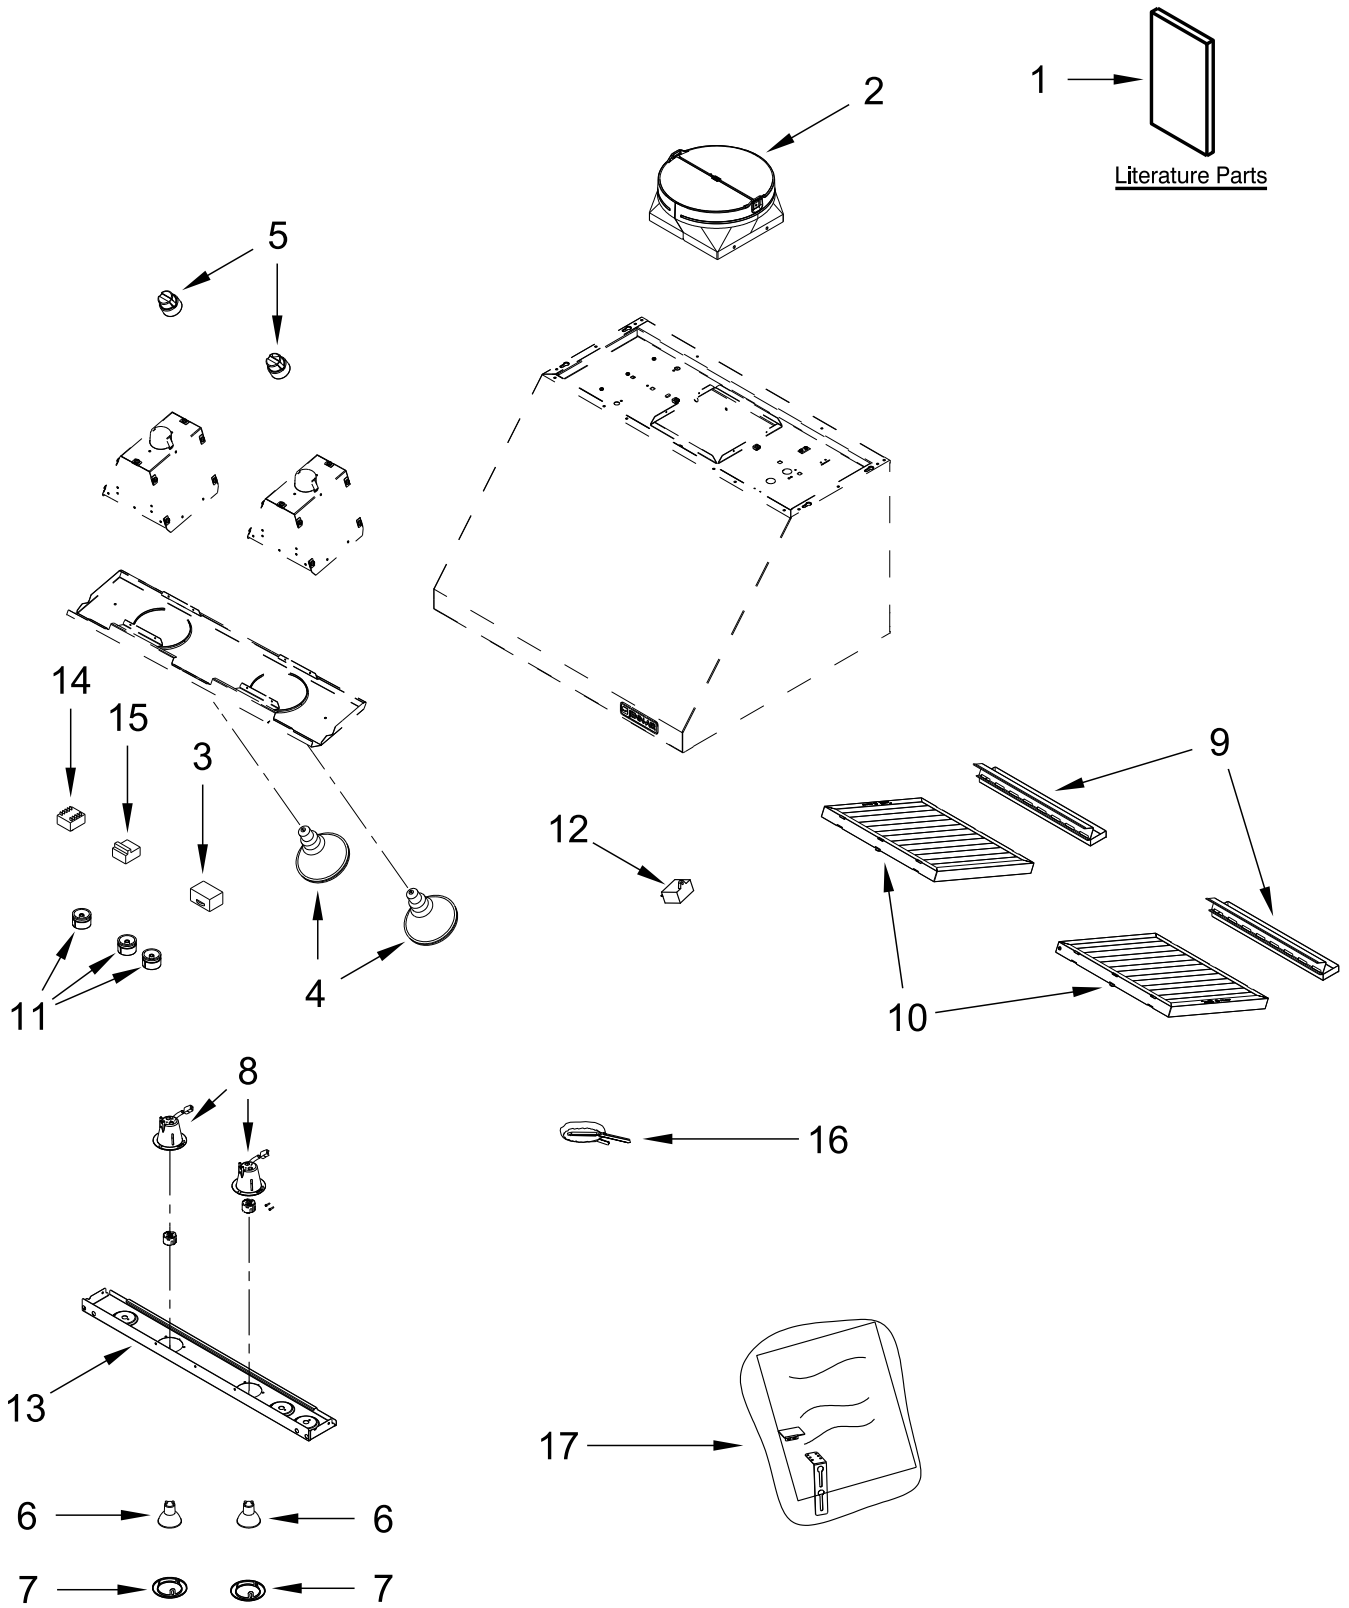

# HOOD PARTS

# HOOD PARTS

<u>Illus. No.</u>	<u>Part No.</u>	<u>Description</u>
1		Literature Parts
	W11280191	Use and Care Guide
2	W11156393	Assembly, Damper
3	W10293967	Switch, Fan
4	W10294005	Lamp, IR
5	W10294008	Socket, IR Lamp
6	W10291579	Bulb, Light
7	W10351924	Bezel, Lamp
8	W10295808	Socket, Light
9		Grease Tray
	W10294003	30" Model Only
	W10294011	36" Model Only
	W10294022	48" Model Only