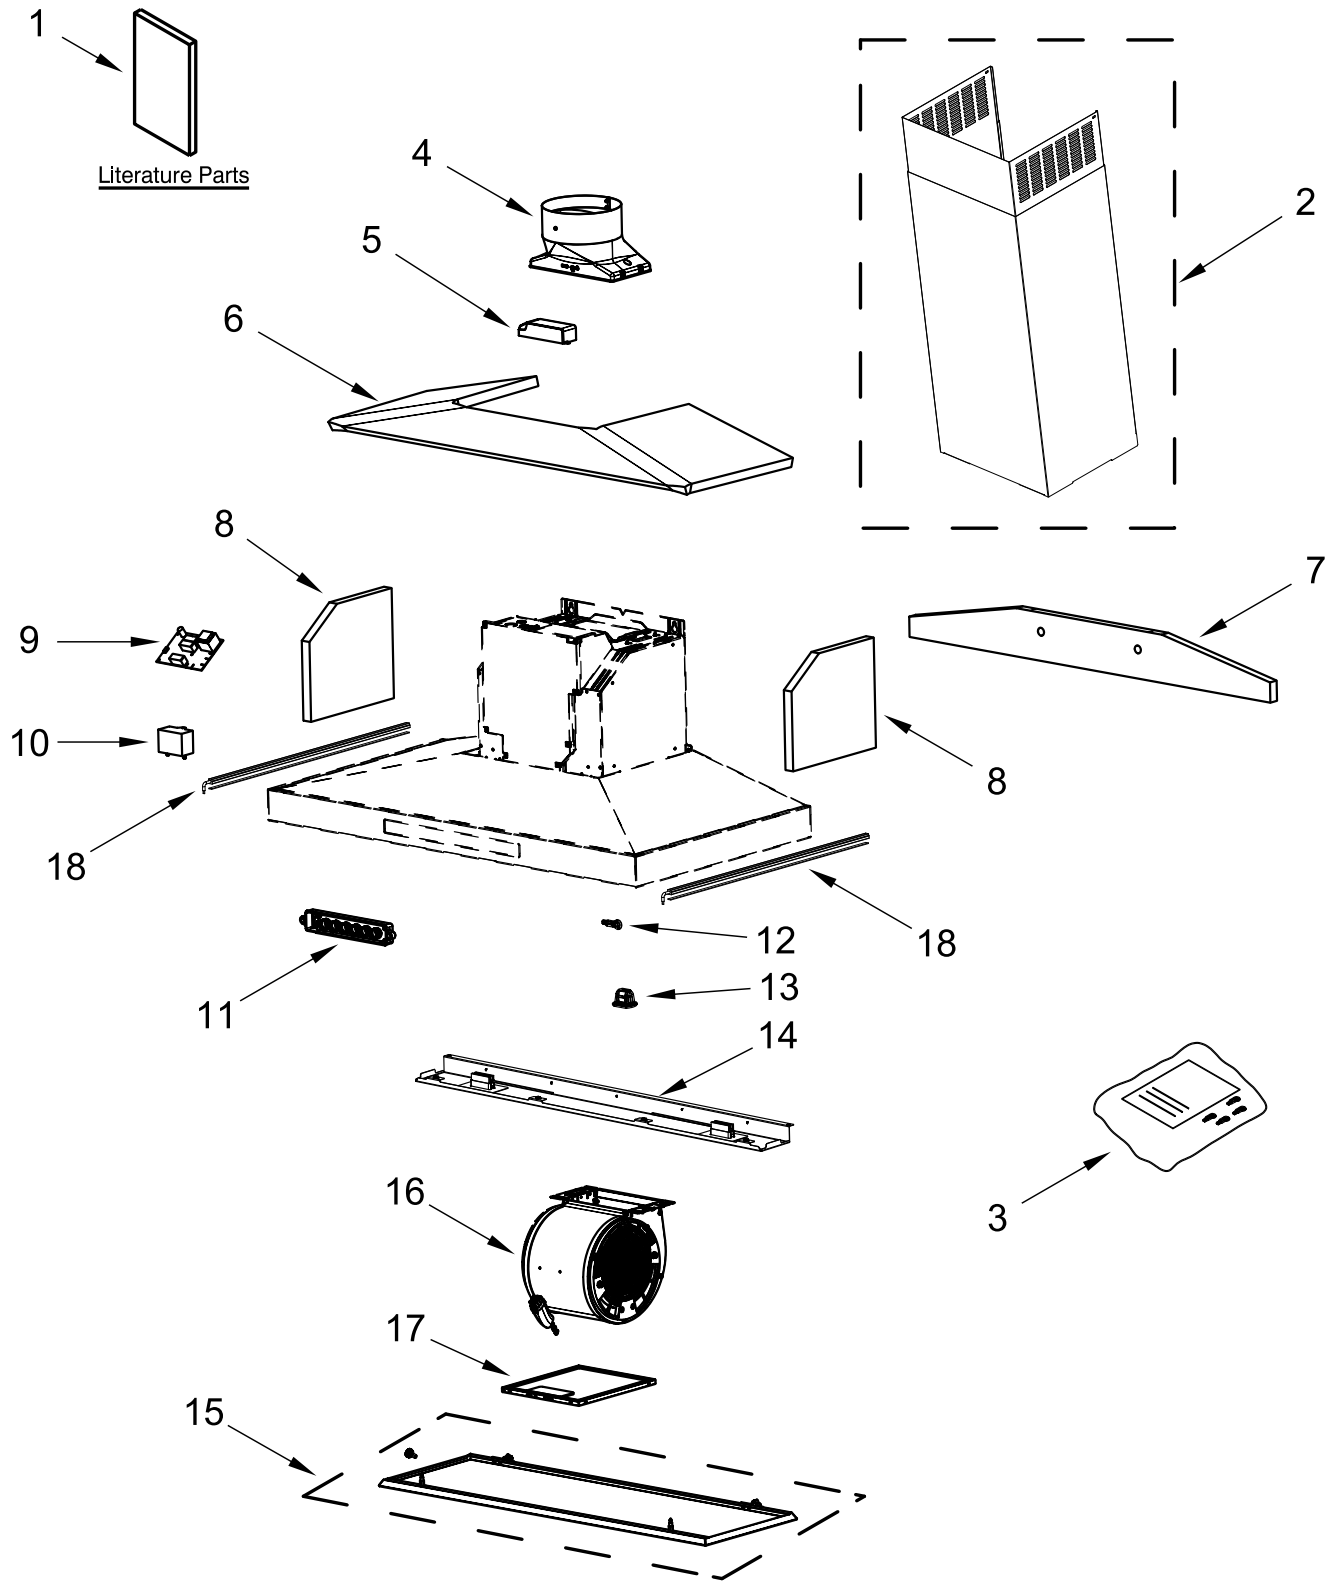

**30" AND 36" PROFESSIONAL HOOD
(Wall-Mount Perimetric Canopy)**

MODELS:

JXW8530HS0 (Stainless)

JXW8536HS0 (Stainless)

HOOD PARTS

HOOD PARTS

<u>Illus. No.</u>	<u>Part No.</u>	<u>Description</u>	<u>Illus. No.</u>	<u>Part No.</u>	<u>Description</u>	<u>Illus. No.</u>	<u>Part No.</u>	<u>Description</u>
1		Literature Parts	9	W11291913	Board, Control	18	W10916652	LED Strip, Ambient
	W11244200	Use and Care Guide	10	W11245979	Capacitor (25 MF)			ACCESSORIES
2	W11321337	Chimney, Upper and Lower	11	W10716813	Control, Electronic	W10692910		Kit, Charcoal Filter (For non-vented installations only)
3	W11088595	Hardware, Installation	12	W10716822	Sensor, Speed	W10692908		Kit, Recirculation (For non-vented installations only)
4	W10592040	Damper, Hood	13	W10735735	Clip, Panel	W10272075		Kit, Chimney Extension
5	W11281878	Driver, LED	14		Panel, LED Lights	W10446915		Kit, 6" Makeup Air
6		Insulation		W11321563	30" Model Only	W10613691		Kit, Power Cord
	W10716812	30" Model Only		W11321564	36" Model Only	W10692945		Kit, In-Line Smart
	W10727039	36" Model Only	15		Panel, Perimetric			
7		Insulation, Back		W10738510	30" Model Only			
	W10727038	30" Model Only		W10738512	36" Model Only			
	W10727040	36" Model Only	16	W10638161	Blower, Fan			
8	W10717244	Insulation, Side	17	W10727013	Filter, Grease			