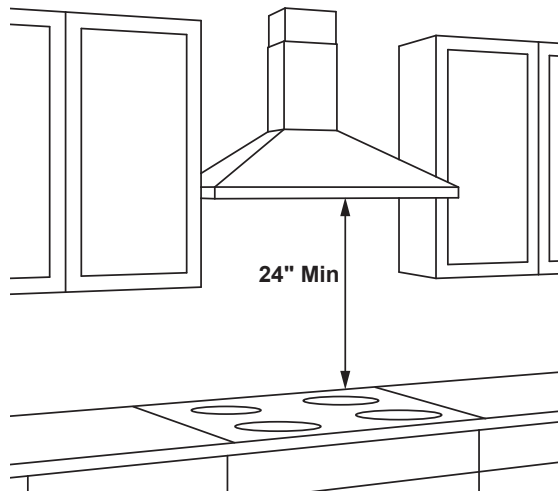

#### OPTIONAL ACCESSORIES

JXDC72SS/ES-10(ft.) Ceiling Duct Cover Kit

Max ceiling height installation with kit - 10'-0"

JXRC70-Remote Control

JXCF72-Charcoal Filter

(needed if used in recirculation mode)

36" Models Require a 36"-Wide Opening

\*The supplied duct cover fits 7'-4" to 9'-0" ceiling heights (10' with optional high ceiling kit JXDC72)

AMP RATING	
120V	2.5

The vent hood must be installed 24" min. above the cooking surface. For optimal performance, installing the hood more than 38" above the cooking surface is not recommended. The hood installation height above the cooking surface depends upon ceiling height. The telescopic duct cover conceals the ductwork running from the top of the hood to the ceiling.