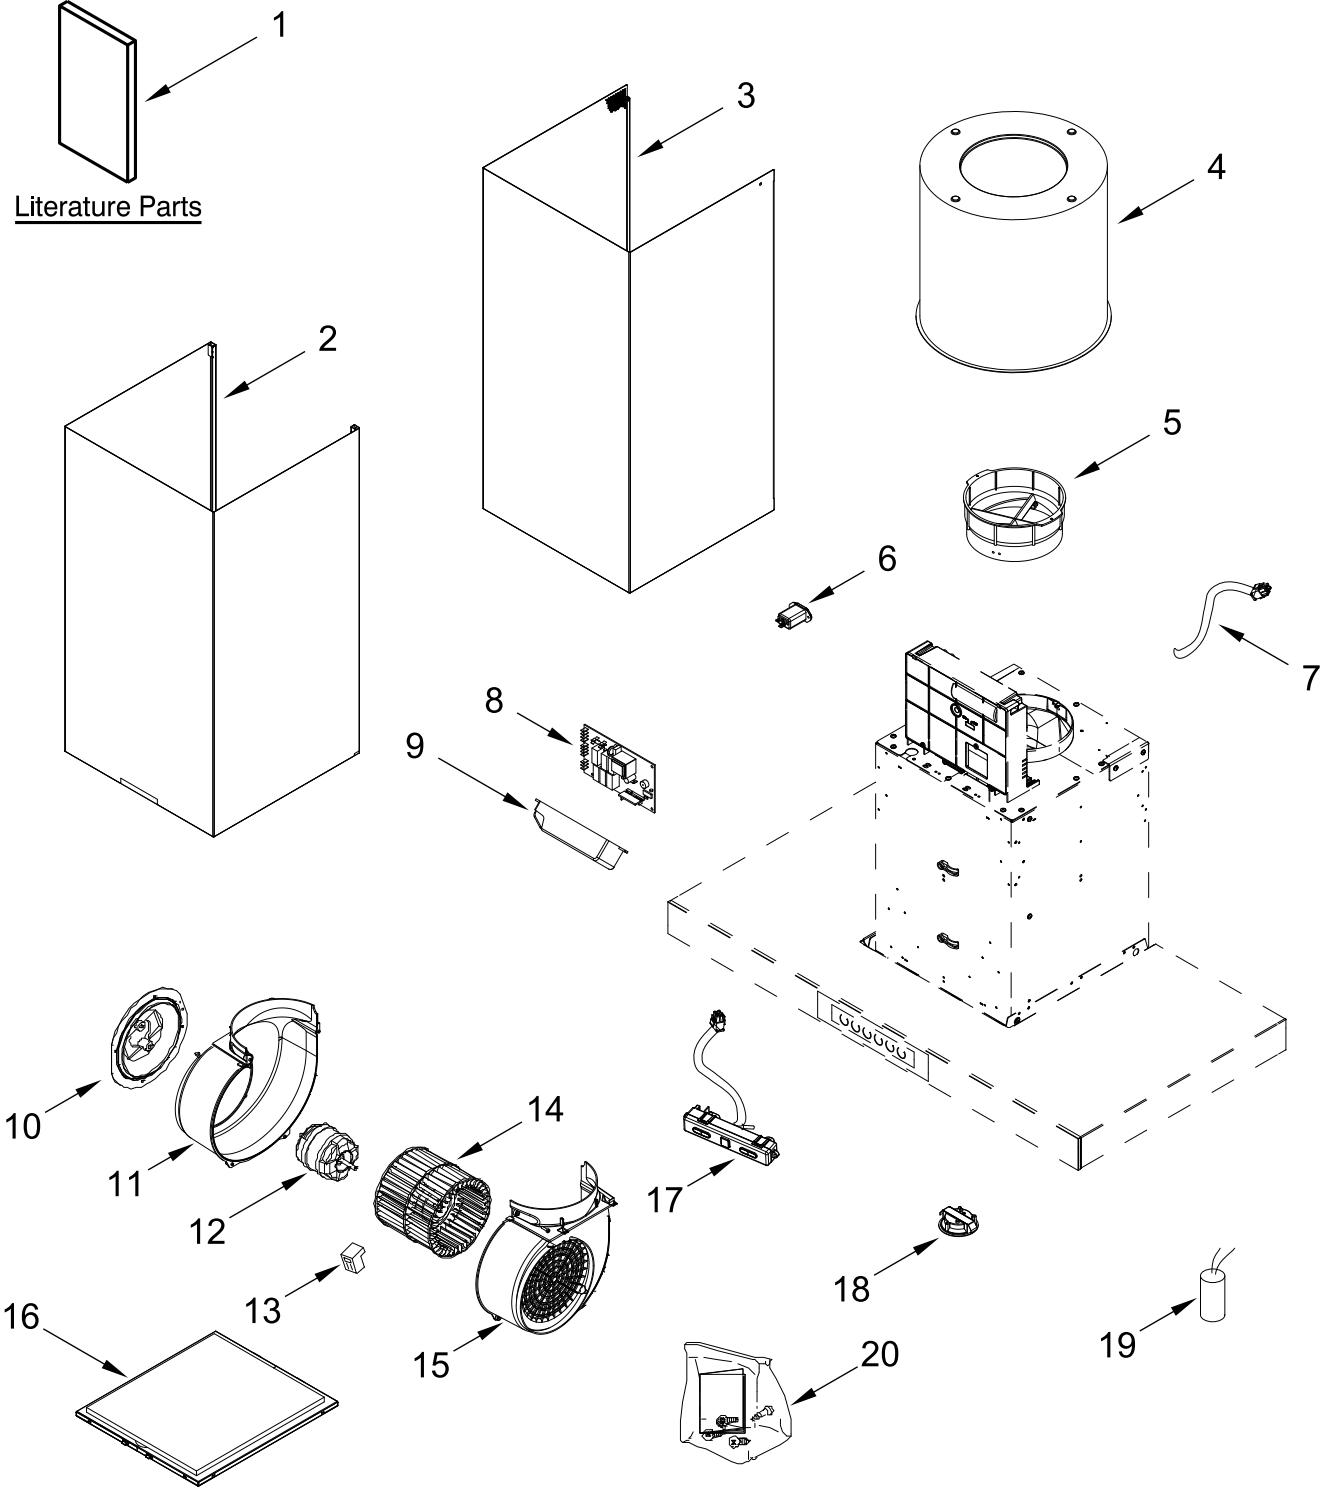

HOOD PARTS

Literature Parts

HOOD PARTS

<u>Illus.</u> <u>No.</u>	<u>Part No.</u>	<u>Description</u>
1		Literature Parts
	W11160327	Use and Care Guide
2	W11260655	Chimney, Lower
3	W11260656	Chimney, Upper
4	W11197817	Filter, Charcoal
5	W11260619	Damper, Hood
6	W11260650	Filter, Noise
7	W11260676	Harness, Main

<u>Illus.</u> <u>No.</u>	<u>Part No.</u>	<u>Description</u>
8	W11099805	Variator, Electronic
9	W10716819	Driver, LED
10	W11260649	Grille, Blower
11	W11260665	Conveyor (Left Half)
12	W11260648	Motor, Fan
13	W11260681	Cover, Cable Box
14	W11260620	Blade, Fan
15	W11260663	Conveyor (Right Half)

<u>Illus.</u> <u>No.</u>	<u>Part No.</u>	<u>Description</u>
16	W11260651	Filter, Grease
17	W11260661	Control, Electronic
18	W11260654	Light, LED
19		Capacitor
	8186677	25 MF
20	W11260666	Hardware, Installation