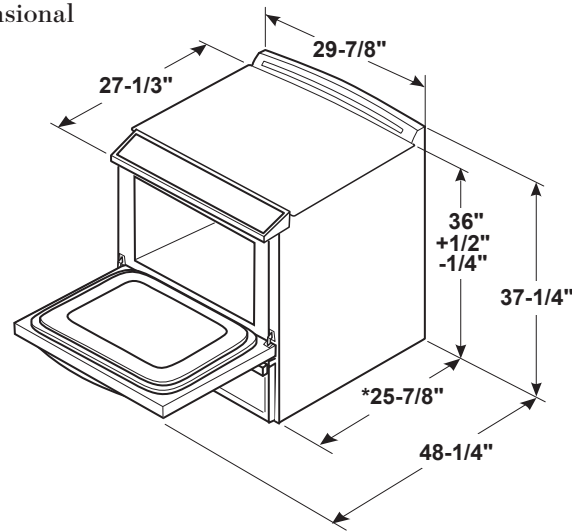

JS760DP/EP/SP/FP

GE® 30" Slide-In Electric Convection Range with No Preheat Air Fry

DIMENSIONS AND INSTALLATION INFORMATION (IN INCHES)

RECEPTACLE LOCATIONS: Locally approved flexible service cord or conduit must be used because terminals are not accessible after range installation. See shaded area in drawing for location of electrical outlet box. Recommended outlet locations allow range to be installed directly against rear wall.

NOTE: This appliance has been approved for 0" spacing to adjacent surfaces above the cooktop. However, a 6" minimum spacing to surfaces less than 15" above the cooktop and adjacent cabinet is recommended to reduce exposure to steam, grease splatter and heat.

INSTALLATION INFORMATION: Before installing, consult installation instructions for current dimensional data and additional requirements

KW RATING	
240V	13.6
208V	10.2
BREAKER SIZE	
240V	40 Amps†
208V	40 Amps†

†NOTE: Check local codes for required breaker size.

*Depth including door handle is approximately 28-1/4".