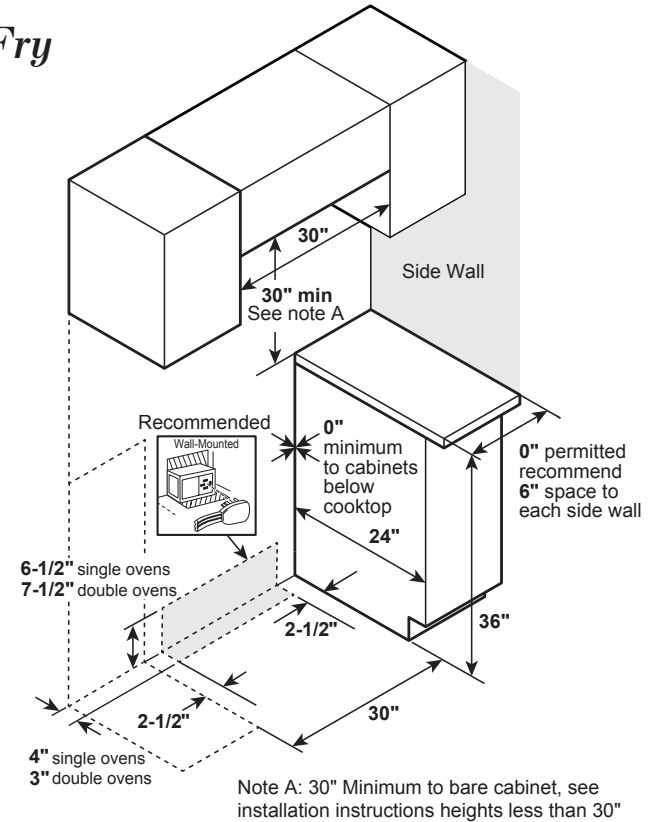

For answers to your Monogram, GE Café™, GE Profile™ or GE Appliances product questions, visit our website at geappliances.com or call GE Answer Center® Service, 800.626.2000.