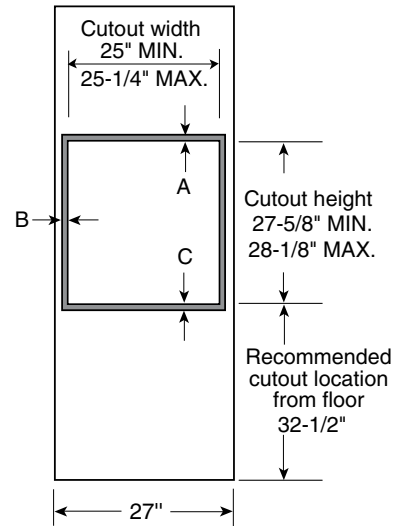

JK3000DF

GE® 27" Built-In Single Wall Oven

Dimensions and Installation Information (in inches)

Note: These ovens are not approved for stackable or side-by-side installations.

Note: Cabinets installed adjacent to wall ovens must have an adhesion spec of at least a 194°F temperature rating.

Note: For 27" built-in single ovens, if marks, blemishes or the cutout opening is visible above the installed oven, it may be necessary to add wood shims under the runners and front trim until the marks or openings are covered.

Note: Door handle protrudes 3" from door face. Cabinets and drawers on adjacent 45° and 90° walls should be placed to avoid interference with the handle.

Electric wall ovens are not approved for installation with a plug and receptacle. They must be hard wired in accordance with installation instructions.

Installation Information: Before installing, consult installation instructions packaged with product for current dimensions.