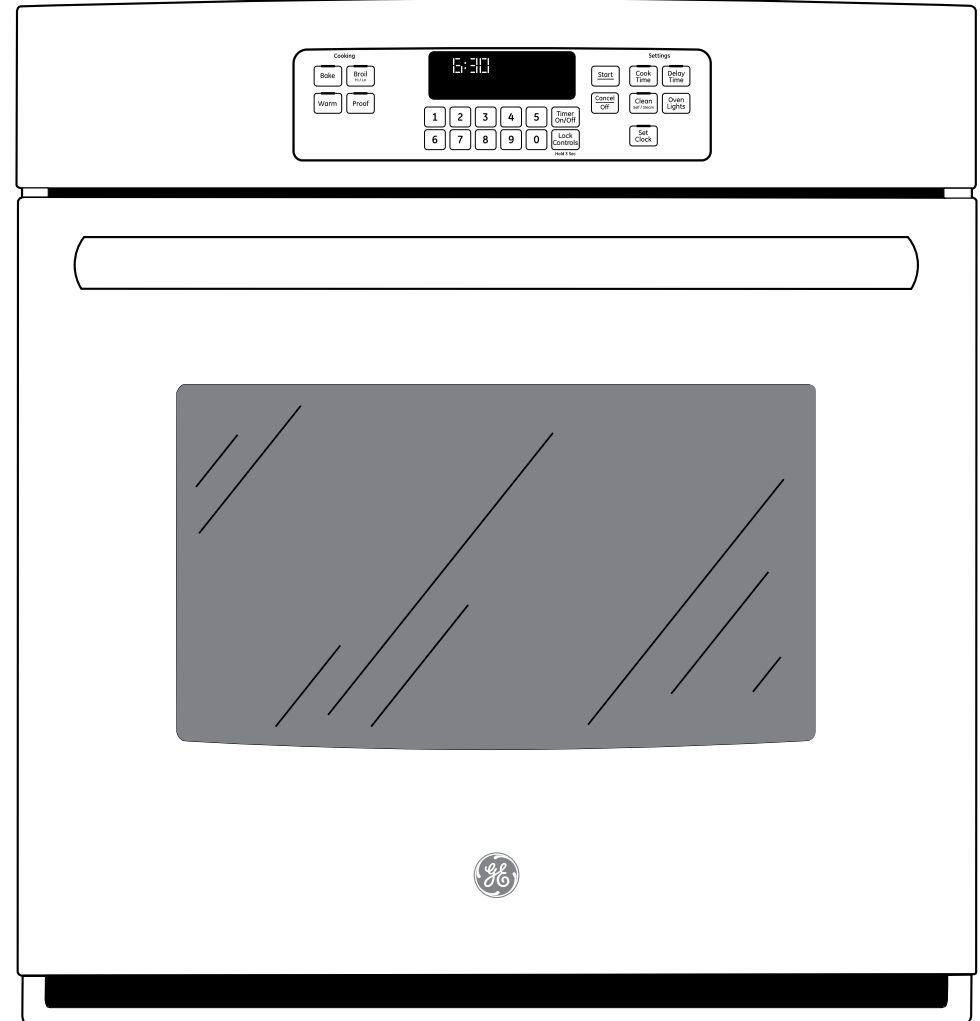

JK3000DF

GE® 27" Built-In Single Wall Oven

Features and Benefits

- Self-Clean with Steam Clean Option - Clean your oven the way you want
- Self-Clean Heavy-Duty Oven Racks - Conveniently clean your oven and racks together
- Ten-Pass Bake Element - Even baking is assured with heat that covers more surface area
- Eight-Pass Broil Element - Get full broil coverage and even browning from edge to edge
- 4.3 cu. ft. Oven Capacity - Cook more dishes at once
- Black Gloss Oven Interior - Enjoy a clean and sleek appearance
- Electronic Touch Controls - Confidently operate the oven with one easy touch
- Hidden Bake - Make cleanup easy by eliminating hard-to-reach areas
- Audible Preheat Signal - Know when the oven is ready
- Certified Sabbath Mode - Prepare foods by kosher standards
- Model JK3000DFBB - Black on black
- Model JK3000DFCC - Bisque on bisque
- Model JK3000DFWW - White on white

imagination at work