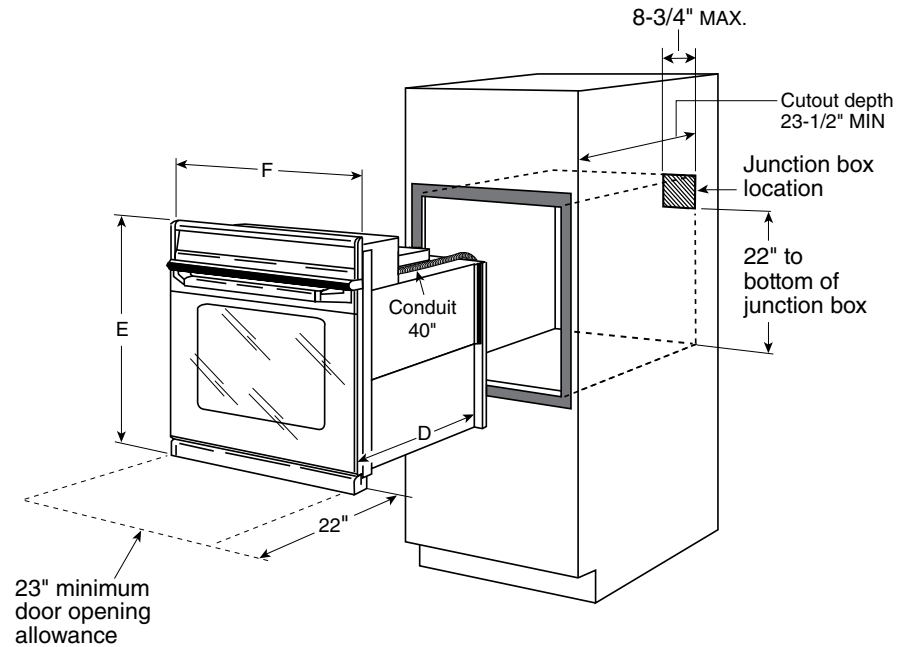

JK3000DF

GE® 27" Built-In Single Wall Oven

Dimensions and Installation Information (in inches)

Note: These ovens are not approved for stackable or side-by-side installations.

Note: Cabinets installed adjacent to wall ovens must have an adhesion spec of at least a 194°F temperature rating.

Note: For 27" built-in single ovens, if marks, blemishes or the cutout opening is visible above the installed oven, it may be necessary to add wood shims under the runners and front trim until the marks or openings are covered.

Note: Door handle protrudes 3" from door face. Cabinets and drawers on adjacent 45° and 90° walls should be placed to avoid interference with the handle.

Electric wall ovens are not approved for installation with a plug and receptacle. They must be hard wired in accordance with installation instructions.

Installation Information: Before installing, consult installation instructions packaged with product for current dimensions.