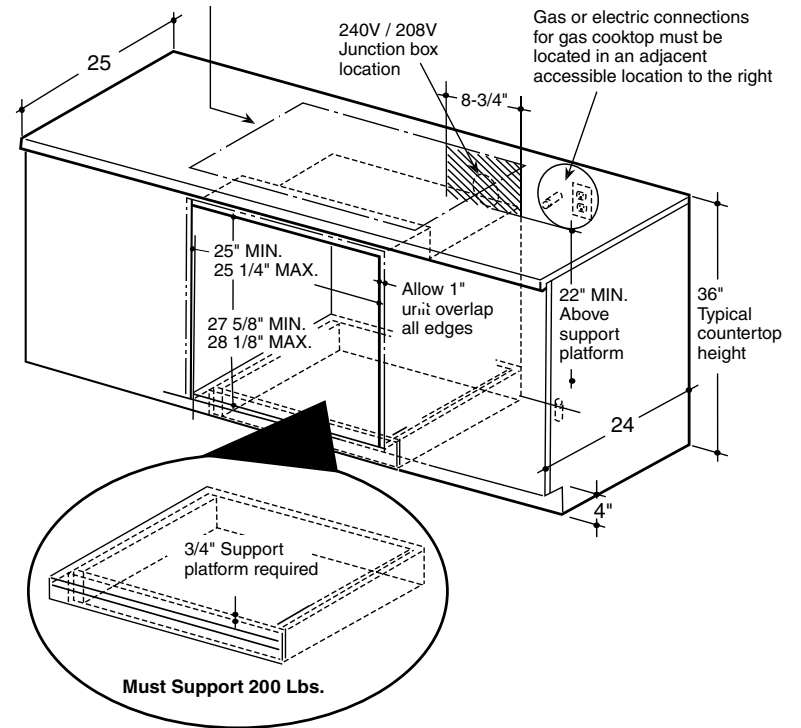

Gas or electric cooktops may be installed over this oven. See cooktop installation instructions for cutout size. See label on top of oven for approved cooktop models.