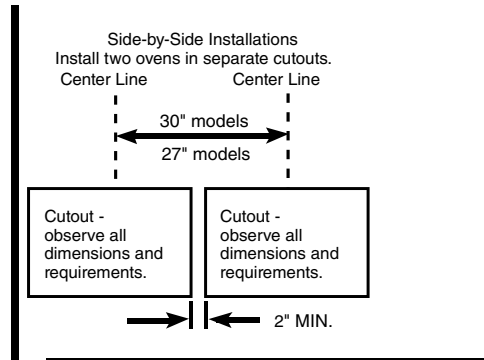

JK3000DF

GE® 27" Built-In Single Wall Oven

Undercounter Dimensions and Installation Information

Note: 36" ribbon cooktops are approved for use over GE 30" single wall ovens and warming drawers. 30" ribbon cooktops are approved for use over GE 30" and GE 27" single wall ovens and warming drawers. Refer to cooktop and wall oven installation information packed with products for current dimensional data.

Electric wall ovens are not approved for installation with a plug and receptacle. They must be hard wired in accordance with installation instructions.

Note: Oven is rated for use only under GE 30" standard or sealed burner gas and selected GE 30" smoothtop and Calrod® electric cooktops.

Installation information: Before installing, consult installation instructions packed with product for current dimensional data.

Side by Side single ovens