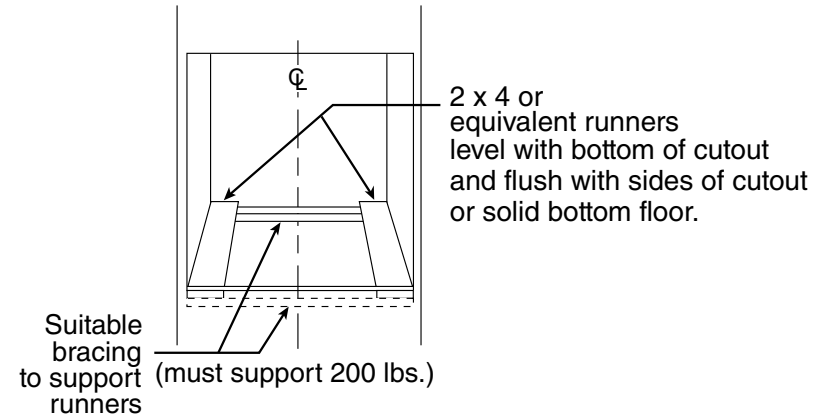

KW Rating	
240V	3.6
208V	2.7
Breaker Size	
240V	20 Amps
208V	20 Amps

	JK3000
Cabinet	27"
A – Overlap of oven at top of cutout	1"
B – Overlap of oven over side of edges of cutout	1"
C – Overlap of oven at bottom of cutout	1"
Oven	
D – Overall depth with handle	26-23/32"
E – Overall height with trim	30-3/16"
F – Overall width	26-23/32"