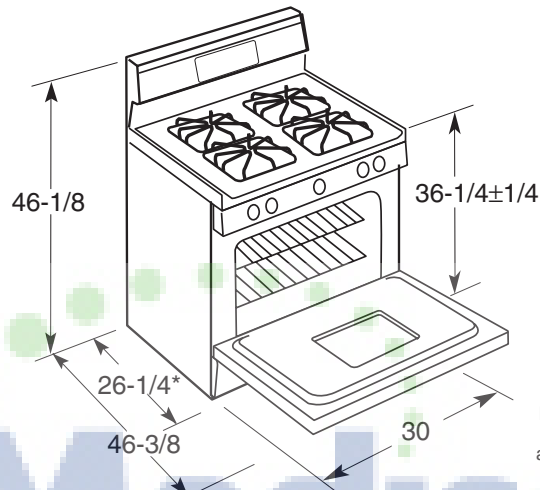

JGBS23SET

GE® 30" Free-Standing Gas Range with Steam Clean

Dimensions and Installation Information (in inches)

Factory set for Natural gas. A set of LP orifices is included with each range for LP conversion.

Gas Self-Clean Range Anti-Tip Bracket
(Part No. 205C1714P001)

Electrical Rating: 120V, 60Hz, 5A

Installation Information: Before installing, consult installation instructions packed with product for current dimensional data.

All 30" GE gas and electric range backguards are 30-7/8" wide.*

*Except these models: JGBS07, JGBS04, JGBP90, all GE Profile free-standing electric and gas ranges
Fits most countertop backsplash applications.
Consult Use & Care Manual for detailed installation instructions.

*Dimension from wall to front of closed door handle is 29".

Recommended area for 120V outlet on rear wall and area for thru the wall connection of pipe stub and shut-off valve