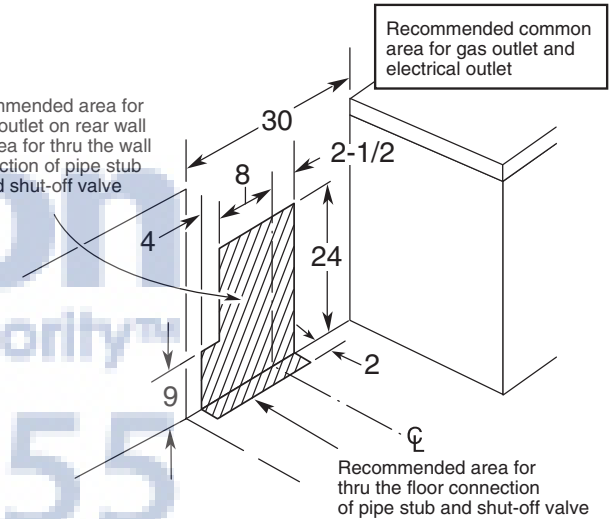

For answers to your Monogram®, GE Profile™ or GE® appliance questions, visit our website at geappliances.com or call GE Answer Center® service, 800.626.2000.

imagination at work

Specification Revised 7/11

330402