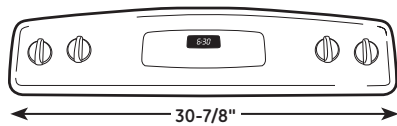

JGBS23SET

GE® 30" Free-Standing Gas Range with Steam Clean

Dimensions and Installation Information (in inches)

Factory set for Natural gas. A set of LP orifices is included with each range for LP conversion.

Gas Self-Clean Range Anti-Tip Bracket
(Part No. 205C1714P001)

Electrical Rating: 120V, 60Hz, 5A

Installation Information: Before installing, consult installation instructions packed with product for current dimensional data.

All 30" GE gas and electric range backguards are 30-7/8" wide.*

*Except these models: JGBS07, JGBS04, JGBP90, all GE Profile free-standing electric and gas ranges
Fits most countertop backsplash applications.
Consult Use & Care Manual for detailed installation instructions.