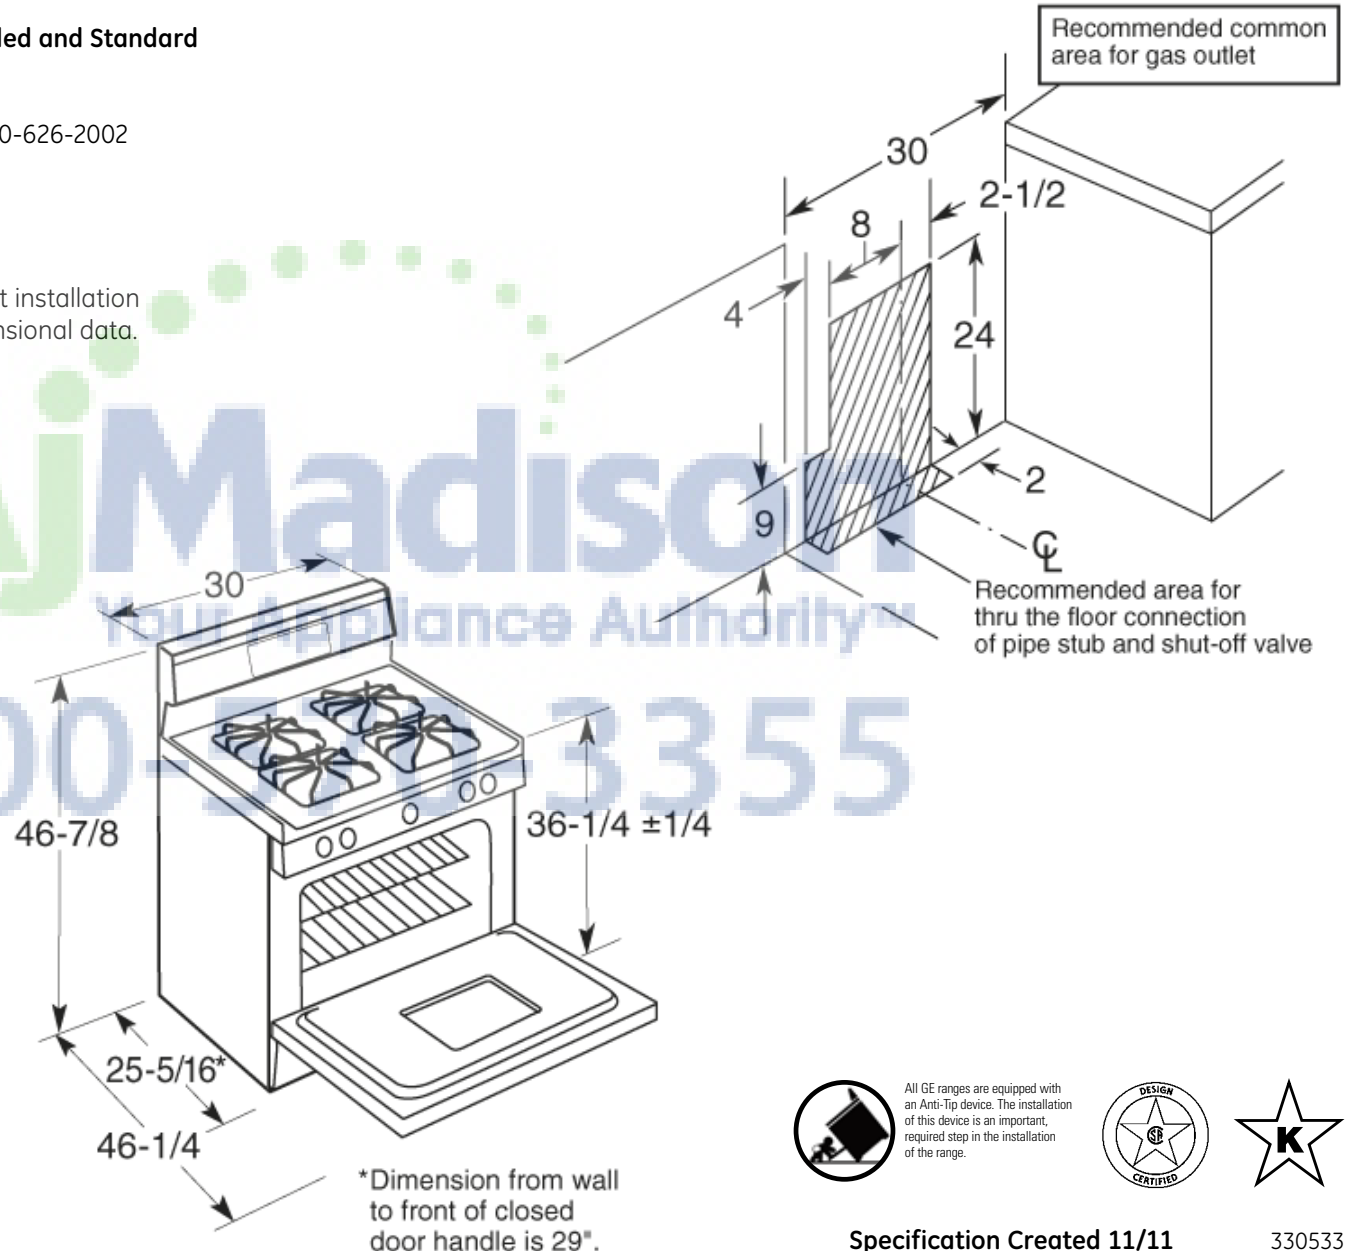

JGBS14PCDWW

GE® 30" Free-Standing Gas Range

Dimensions and Installation Information (in inches)

Optional Gas Range Accessory Drip Pans for Sealed and Standard Burner Models

(Available at additional cost)

To order these accessory drip pans, call toll-free 800-626-2002

Gas Self-Clean Range Anti-Tip Bracket (Part No. 205C1714P001)

Requires standard 9V battery

Installation Information: Before installing, consult installation instructions packed with product for current dimensional data.

All 30" GE gas and electric range backguards are 30-7/8" wide.*

*Except these models: JGBS07, JGBS04, all GE Profile free-standing electric and gas ranges
Fits most countertop backsplash applications.
Consult Use & Care Manual for detailed installation instructions.

For answers to your Monogram®, GE Profile™ or GE® appliance questions, visit our website at geappliances.com or call GE Answer Center® service, 800.626.2000.

imagination at work

Specification Created 11/11

330533