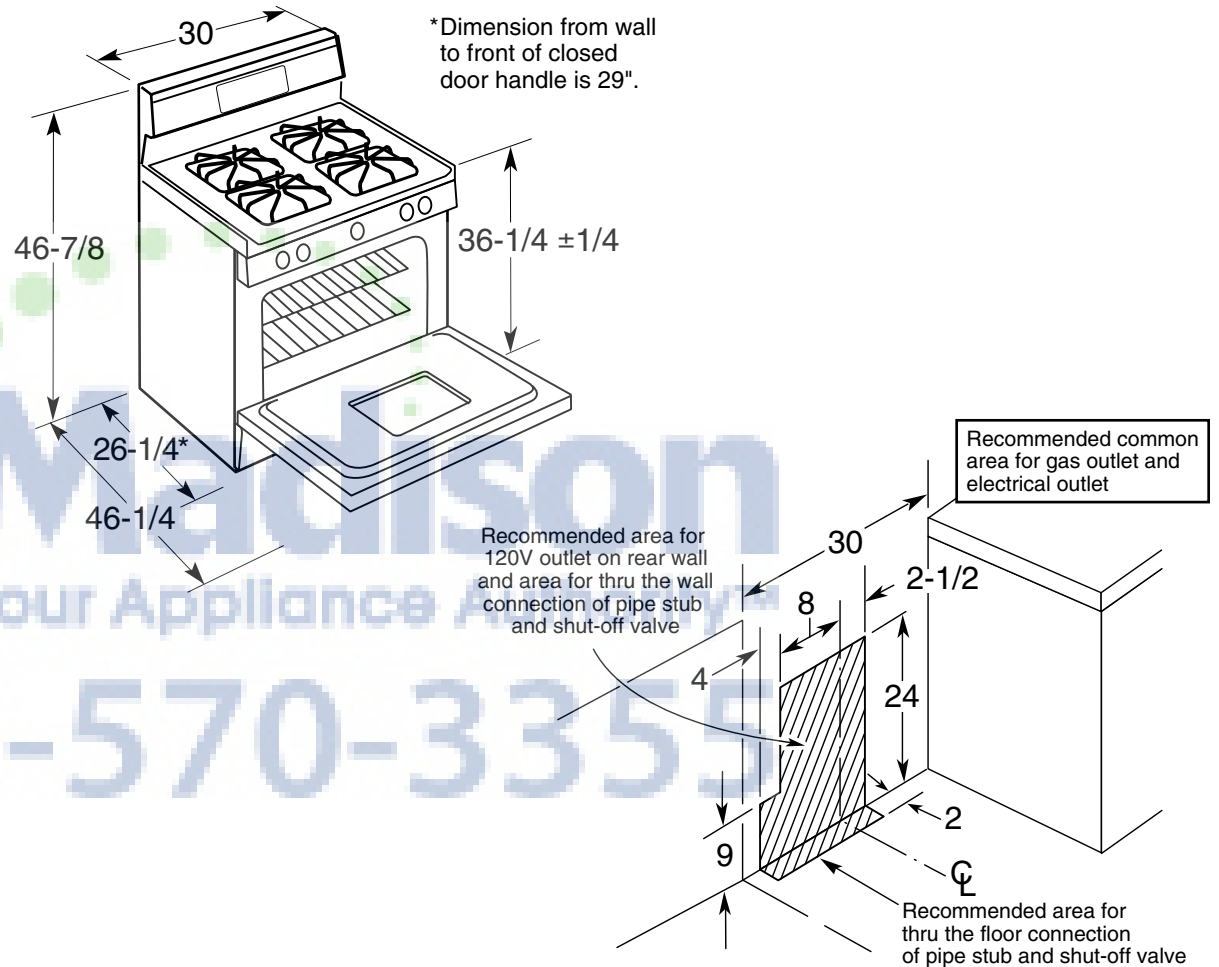

JGBS07SET

GE® 30" Free-Standing Standard Clean Gas Range

Dimensions and Installation Information (in inches)

Factory set for Natural gas. A set of LP orifices is included with each range for LP conversion.

Gas Self-Clean Range Anti-Tip Bracket (Part No. 205C1714P001)

Electrical Rating: 120V, 60Hz, 5A

Installation Information: Before installing, consult installation instructions packed with product for current dimensional data.

For answers to your Monogram®, GE Profile™ or GE® appliance questions, visit our website at geappliances.com or call GE Answer Center® service, 800.626.2000.

imagination at work

Specification Created 4/11

330556