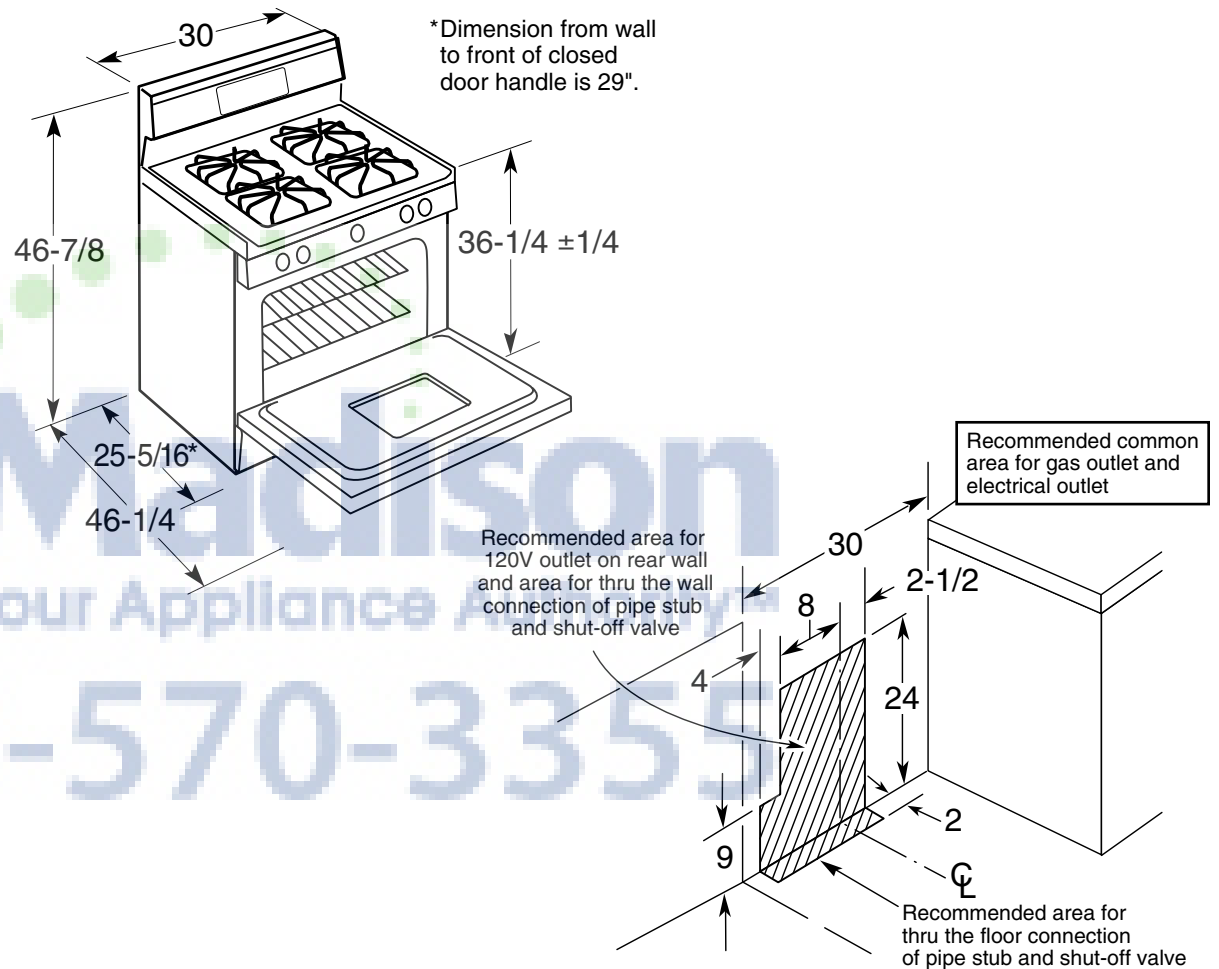

JGBS04BET

GE® 30" Free-Standing Standard Clean Gas Range

Dimensions and Installation Information (in inches)

Factory set for Natural gas. A set of LP orifices is included with each range for LP conversion.

Gas Self-Clean Range Anti-Tip Bracket (Part No. 205C1714P001)

Electrical Rating: 120V, 60Hz, 5A

Installation Information: Before installing, consult installation instructions packed with product for current dimensional data.

For answers to your Monogram®, GE Profile™ or GE® appliance questions, visit our website at geappliances.com or call GE Answer Center® service, 800.626.2000.

imagination at work

Specification Created 4/11

330558