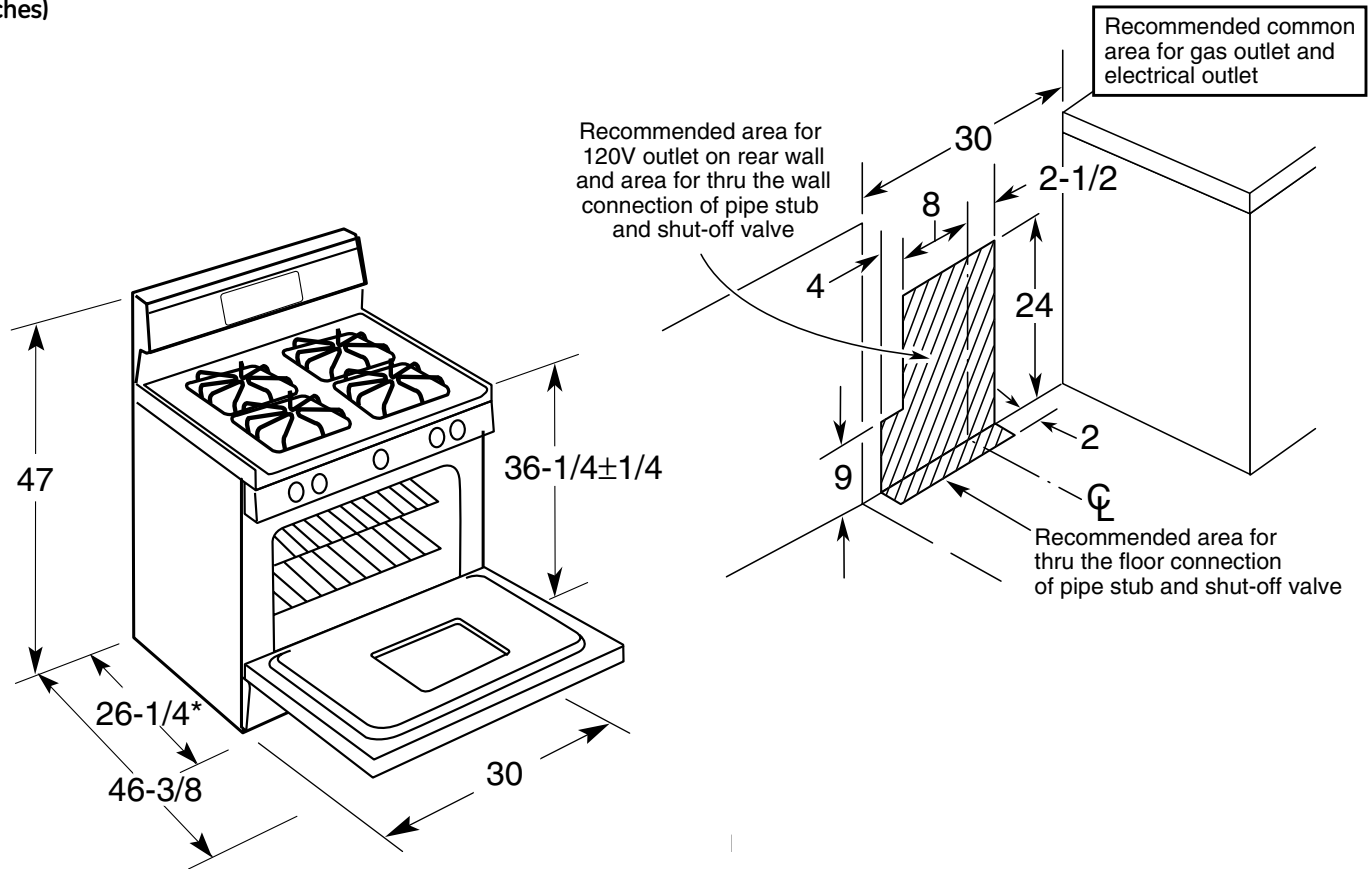

JGBP36DEM

GE® 30" Free-Standing Self-Clean Gas Range

Dimensions and Installation Information (in inches)

Note: Dimension from the wall to the front of the closed door handle is 29". Depth to front edge of cooktop 25-1/4".

Optional Gas Range Accessory Drip Pans for Sealed and Standard Burner Models:

(Available at additional cost)

To order these accessory drip pans, call toll-free 800-626-2002.

Electrical Rating: 120V, 60Hz, 5A

Installation Information: Before installing, consult installation instructions packed with product for current dimensional data.

For answers to your Monogram®, GE Profile™ or GE® appliance questions, visit our website at ge.com or call GE Answer Center® service, 800.626.2000.

imagination at work

Specification Created 5/07

330599