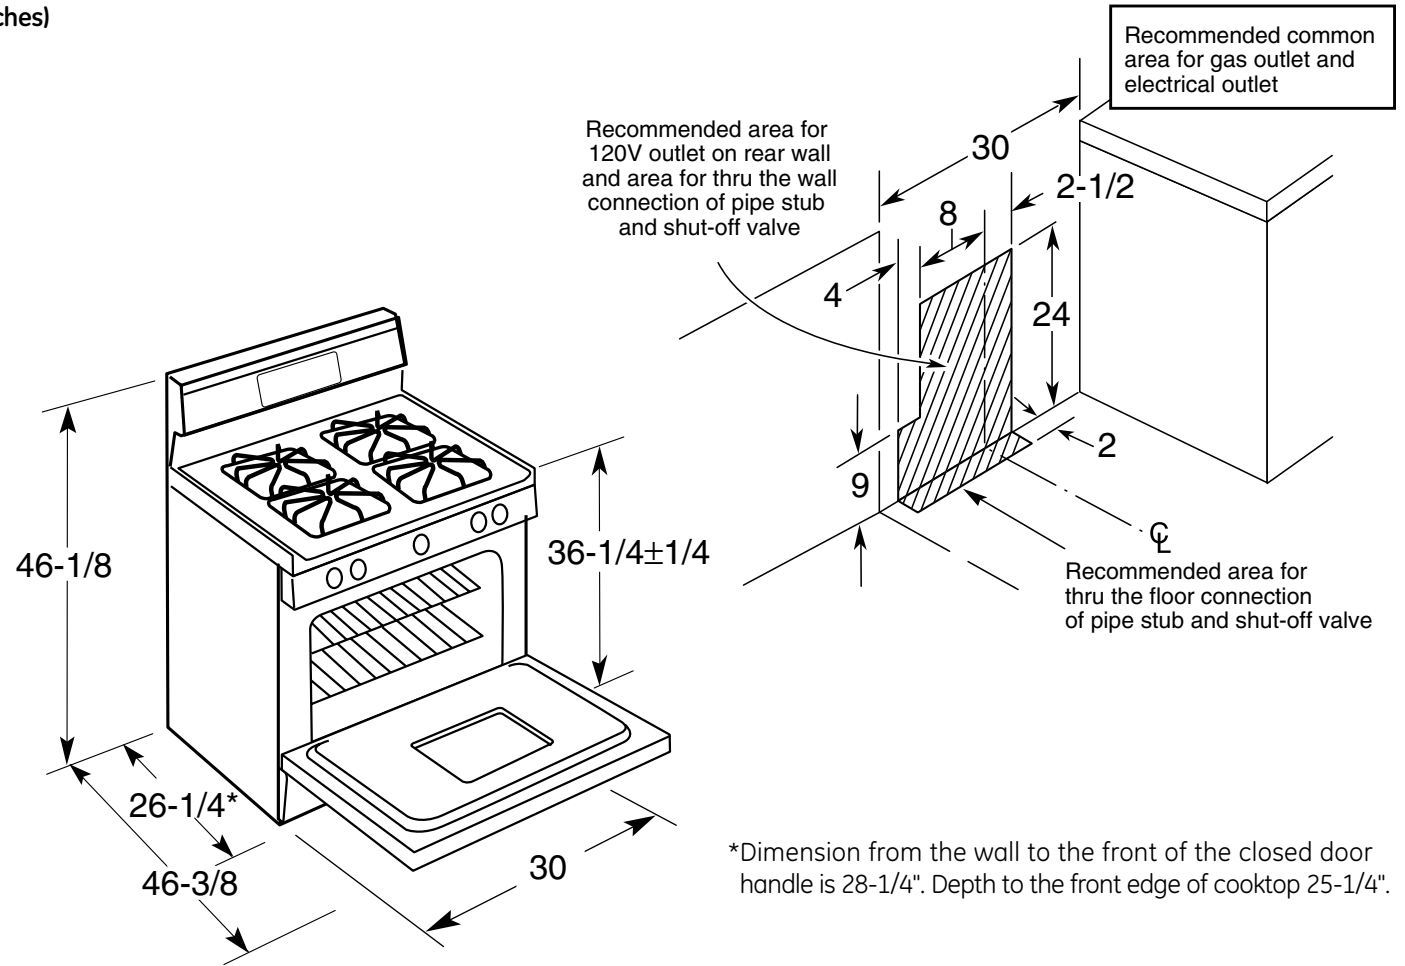

### Dimensions and Installation Information (in inches)

#### Gas Self-Clean Range Anti-Tip Bracket (Part No. 205C1714P001)

Electrical Rating: 120V, 60Hz, 5A

**Installation Information:** Before installing, consult installation instructions packed with product for current dimensional data.