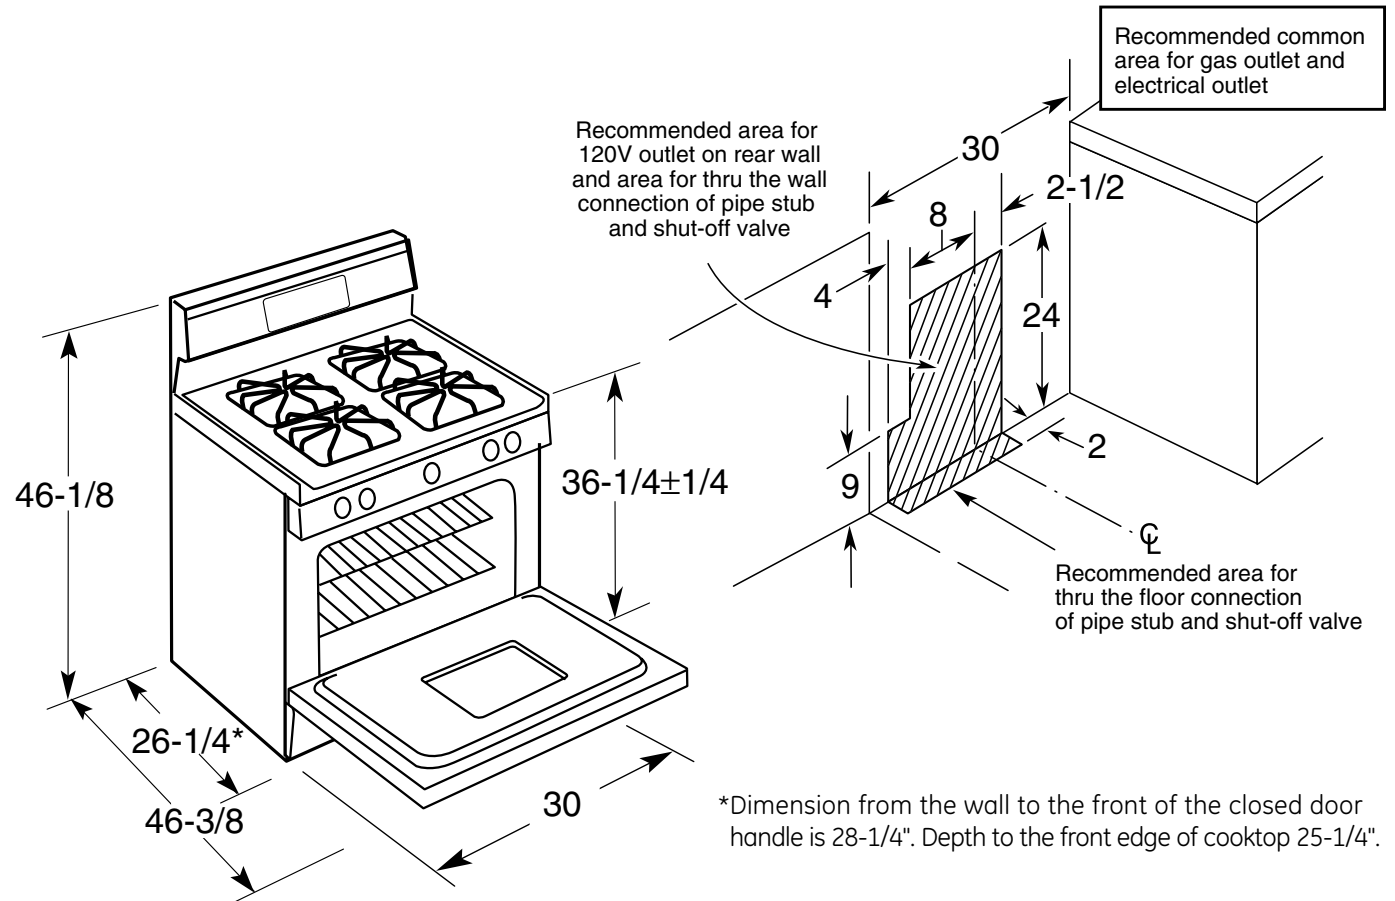

JGBP27DEM

GE® 30" Free-Standing Self-Clean Gas Range

Dimensions and Installation Information (in inches)

Optional Gas Range Accessory Drip Pans for Sealed and Standard Burner Models

(Available at additional cost)

To order these accessory drip pans, call toll-free 800-626-2002

Gas Self-Clean Range Anti-Tip Bracket (Part No. 205C1714P001)

Electrical Rating: 120V, 60Hz, 5A

Installation Information: Before installing, consult installation instructions packed with product for current dimensional data.

For answers to your Monogram®, GE Profile™ or GE® appliance questions, visit our website at ge.com or call GE Answer Center® service, 800.626.2000.

imagination at work

Specification Created 5/07

330596