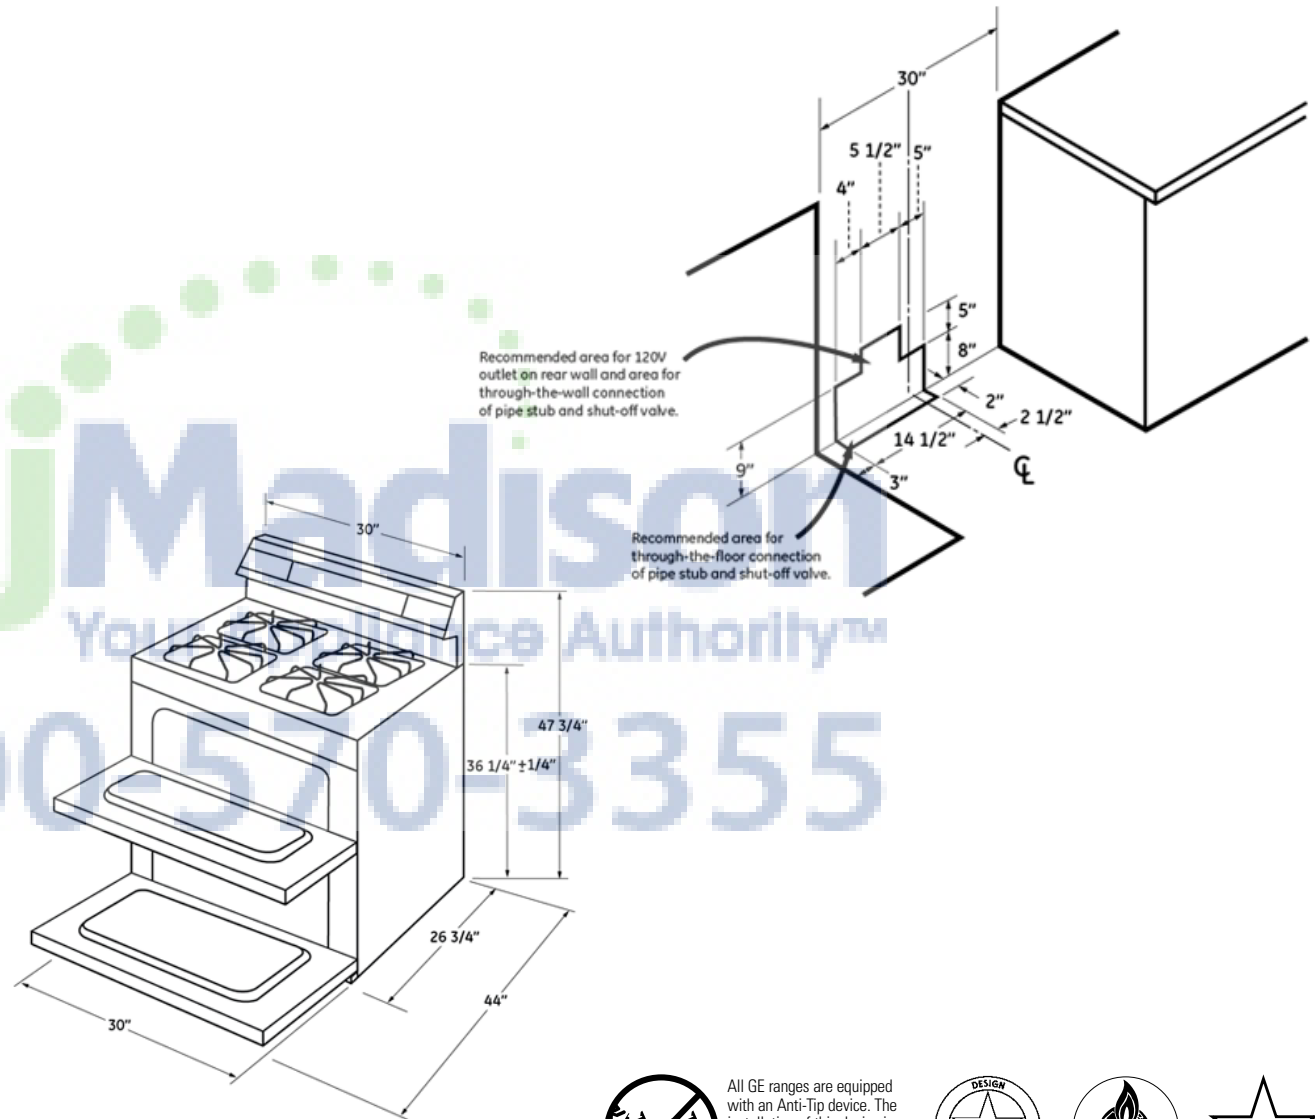

JGB870DET

GE® 30" Free-Standing Gas Double Oven Range with Convection

Dimensions and Installation Information (in inches)

Optional Gas Range Accessory Drip Pans for Sealed and Standard Burner Models

(Available at additional cost)

To order these accessory drip pans, call toll-free 800-626-2002.

Gas Self-Clean Range Anti-Tip Bracket (Part No. 205C1714P001)

Electrical Rating: 120V, 60Hz, 9A

Installation Information: Before installing, consult installation instructions packed with product for current dimensional data.

All 30" GE gas and electric range backguards are 30-7/8" wide.*

Note: 30" ranges conform to U.L. requirements for 0" spacing from adjacent walls below countertops. To reduce possible scorching of walls, engineering recommends a minimum of 1-1/2" spacing to allow for possible extended, high heat, no-load heating element operation.

*Except these models: JGBS07, JGBS04, all GE Profile free-standing electric and gas ranges
Fits most countertop backsplash applications.
Consult Use & Care Manual for detailed installation instructions.

For answers to your Monogram®, GE Profile™ or GE® appliance questions, visit our website at geappliances.com or call GE Answer Center® service, 800.626.2000.

All GE ranges are equipped with an Anti-Tip device. The installation of this device is an important, required step in the installation of the range.