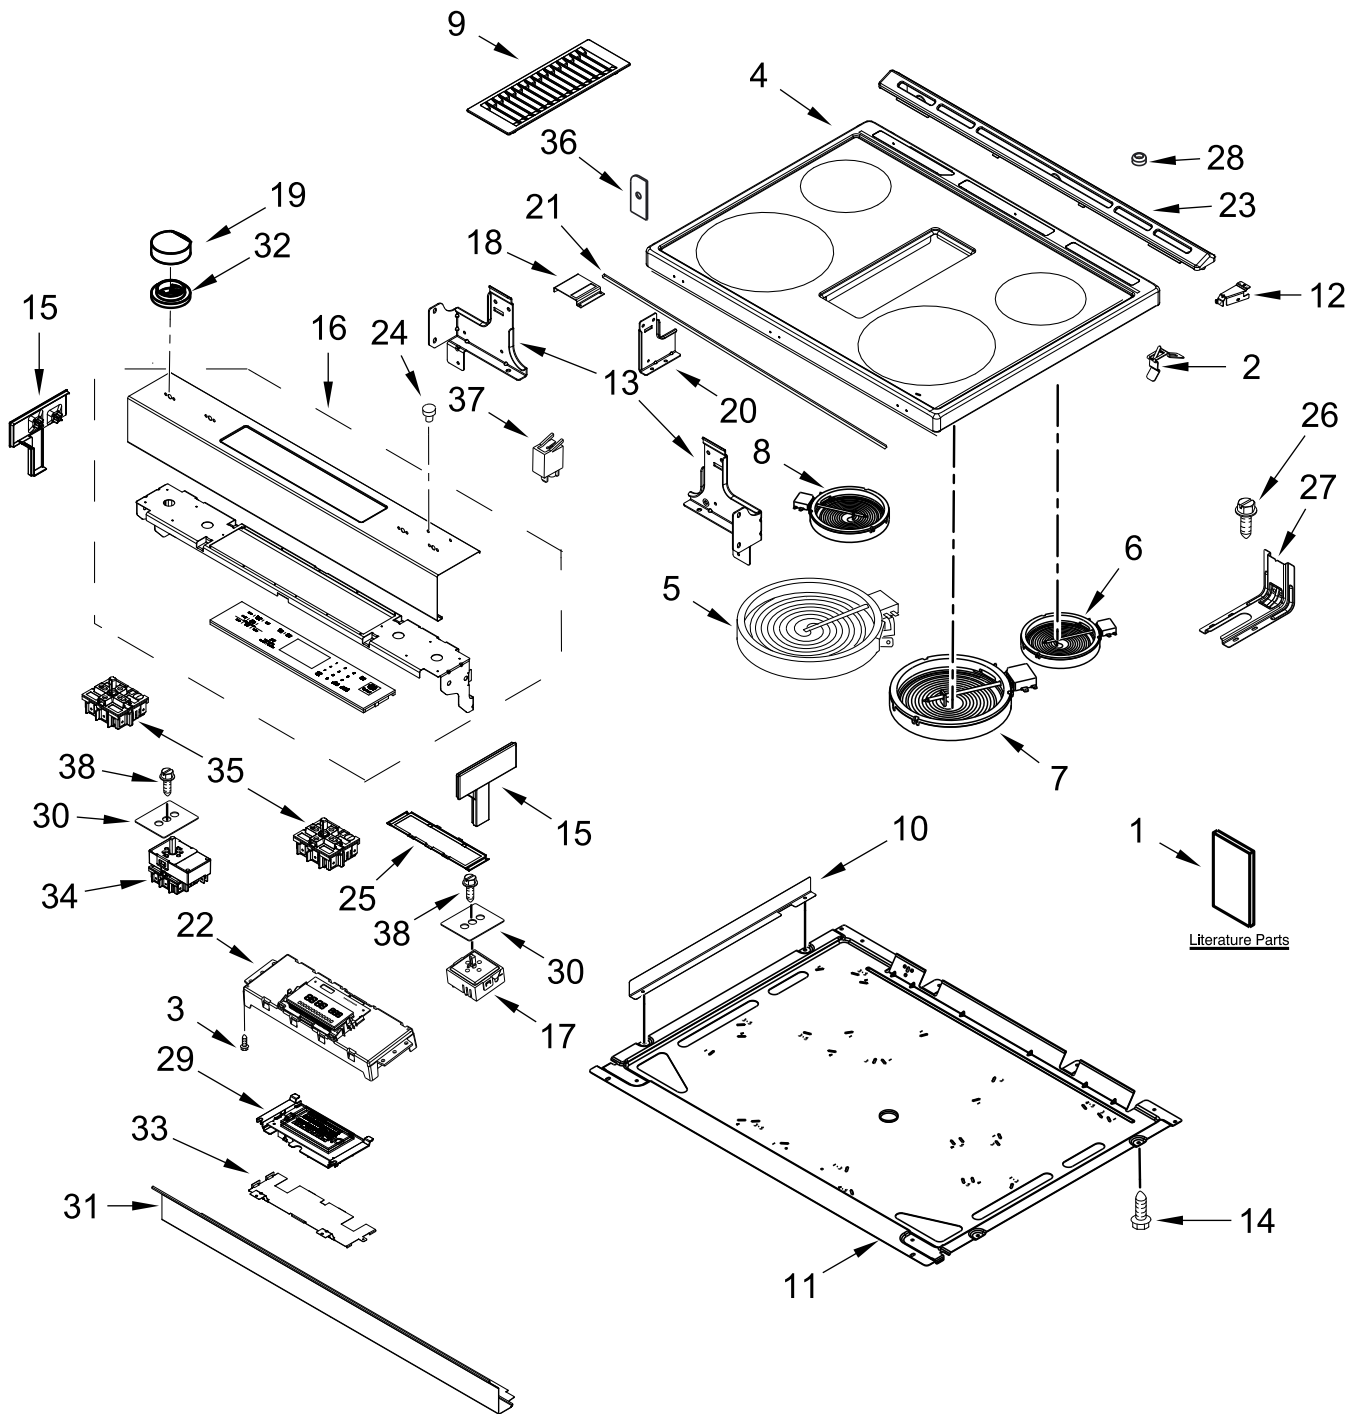

ELECTRIC RANGE

MODELS:

JES1750ML0 (Stainless)

COOKTOP PARTS

COOKTOP PARTS

<u>Illus. No.</u>	<u>Part No.</u>	<u>Description</u>	<u>Illus. No.</u>	<u>Part No.</u>	<u>Description</u>	<u>Illus. No.</u>	<u>Part No.</u>	<u>Description</u>
1		Literature Parts	14	3196173	Screw	32		Bezel
	W11615555	Dimension Guide	15		Endcap		W11592977	Stainless
	W11602518	Owners Manual		W10557751	Stainless (Left)	33	W10558372	Bracket, Control
	W11382123	Tech Sheet		W10557754	Stainless (Right)	34	W10437092	Switch, Infinite (Left Front)
	W11602532	Quick Start Guide	16		Console	35	W10437094	Switch, Infinite (Right Front and Left Rear)
	W11604187	Control Guide		W11606818	Stainless			
	W10817089	Downdraft Template	17	W10578768	Switch, Infinite (Right Rear)	36	W10882900	Gasket
2	W10225448	Spring, Element	18	W11158783	Shield, Keypad	37	8523265	Light, Indicator (125V)
3	3196178	Screw	19		Knob	38	W10498399	Screw
4		Cooktop		W10505763	Stainless			FOLLOWING PARTS NOT ILLUSTRATED
	W10536331	Stainless	20	W10598048	Bracket, Console (Center)		W11451596	Harness, Main
5	W10275048	Element (3000 and 1400W) (Left Front)	21	W10612719	Gasket, Console and Cooktop		W10575120	Harness, Keypad
6	8273994	Element (1200W) (Right Rear)	22	W11603771	Control, MRC2		W11172426	Harness, Display
7	W10251108	Element (3200W) (Right Front)	23		Vent, Trim Top		W11172418	Harness, Console
8	W10342780	Element (1300W) (Left Rear)		W10636529	Stainless		W11171878	Harness, Cooktop
9	W10575593	Grill, Air	24	3196068	Lens, Indicator		W10664316	Clip, Harness (Cooktop)
10	W11175271	Bracket, Radiant	25	W10557780	Bracket, Control		W11198274	Harness, Down Draft Fan Jumper
11	W10561812	Pan, Radiant	26	7101P485-60	Screw, Anti-Tip Kit		W10653092	Suppressor
12	W10162253	Brace, Corner (Left)	27	W11379947	Bracket, Anti-Tip			
	W10162252	Brace, Corner (Right)	28	W10664705	Bumper			
13	W10289169	Support, Cooktop (Right)	29	W10759326	Display, Assembly			
	W10289170	Support, Cooktop (Left)	30	7201P077-60	Gasket, Infinite Switch			
			31		Console, Lower Panel			
				W10743281	Stainless			