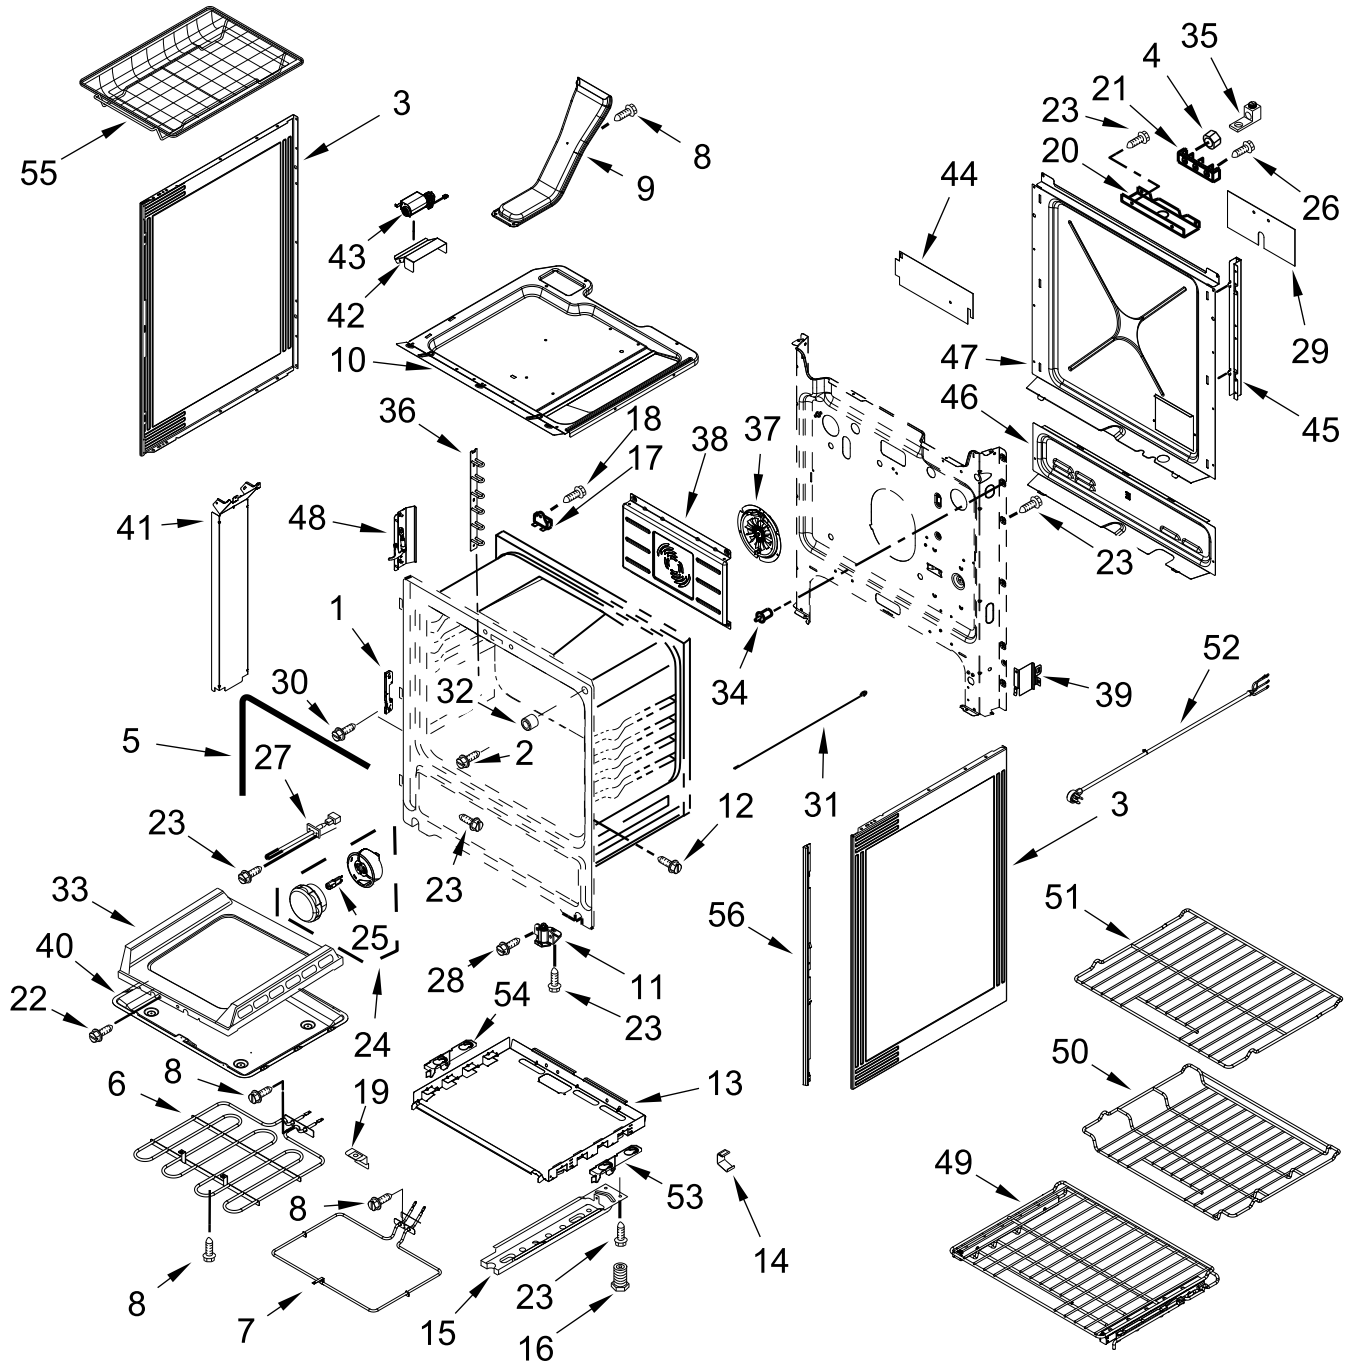

CHASSIS PARTS

CHASSIS PARTS

<u>Illus. No.</u>	<u>Part No.</u>	<u>Description</u>	<u>Illus. No.</u>	<u>Part No.</u>	<u>Description</u>	<u>Illus. No.</u>	<u>Part No.</u>	<u>Description</u>
1	W10634238	Hinge, Receiver	23	3196178	Screw	46	W10162248	Cover, Wire
2	3196560	Screw	24	W11544377	Light Assembly	47	W11379354	Cover, Back
3		Panel, Side	25	W10571723	Bulb, Halogen 40 Watts	48	W10605411	Receiver, Slow Close Hinge
	W10162245	Black	26	3400016	Screw	49	W10911366	Rack, Sliding
4	7103P027-60	Nut	27	W10586204	Sensor	50	W10554006	Rack, Maximum Capacity
5	W11491752	Gasket, Door	28	3196169	Screw	51	W10554005	Rack, Heavy Duty
6	W10544952	Element, Broil	29	W10655441	Shield, Power Cord	52	W10624592	Cord, Power
7	W10774342	Element, Bake	30	W10031780	Screw	53	W10828882	Bracket, Panel (Right)
8	W10362924	Screw	31	W10273192	Rod, Door Switch	54	W10828883	Bracket, Panel (Left)
9	W11122085	Assembly, Flue	32	9758701	Spacer, Door	55	W11526015	Basket, Air Fry
10	W10289168	Box, Burner SI	33	W10774446	Bottom, Oven	56	W11510561	Barrier Rail, Rubber (Front Left)
11	W10341186	Front Foot Assembly	34	W11511828	Switch, Door		W11510562	Barrier Rail, Rubber (Front Right)
12	W10067840	Screw	35	W10281322	Kit, Bare Wire Adapter Block			FOLLOWING PARTS NOT ILLUSTRATED
13	W10541959	Shield, Bake	36	W10603482	Rack, Ladder		W10289173	Insulation, Wrap
14	W10137382	Clip, Panel	37	W11353932	Convection Assembly		W10575374	Insulation, Bottom
15	W10390008	Base Rail Assembly (Left)	38	W10554262	Baffle, Full Convection		4820F015-59	Insulation, Strap
	W10390007	Base Rail Assembly (Right)	39	W10273002	Bracket, Oven Support		W10162240	Insulation, Back
16	W10058460	Foot, Leveling	40	W11379357	Bake Pan		7111P017-60	Clamp, Wire
17	3196548	Fuse, Thermal	41	W10162255	Duct, Cover			
18	3196172	Screw	42	W10162254	Duct, Cooling			
19	W10035900	Support, Oven Bottom	43	W11467246	Cooling Fan			
20	3186034	Bracket, Service	44	W11117035	Shield, Wire			
21	W10246624	Block, Terminal	45	W10162241	Channel, Rear			
22	W10516115	Screw