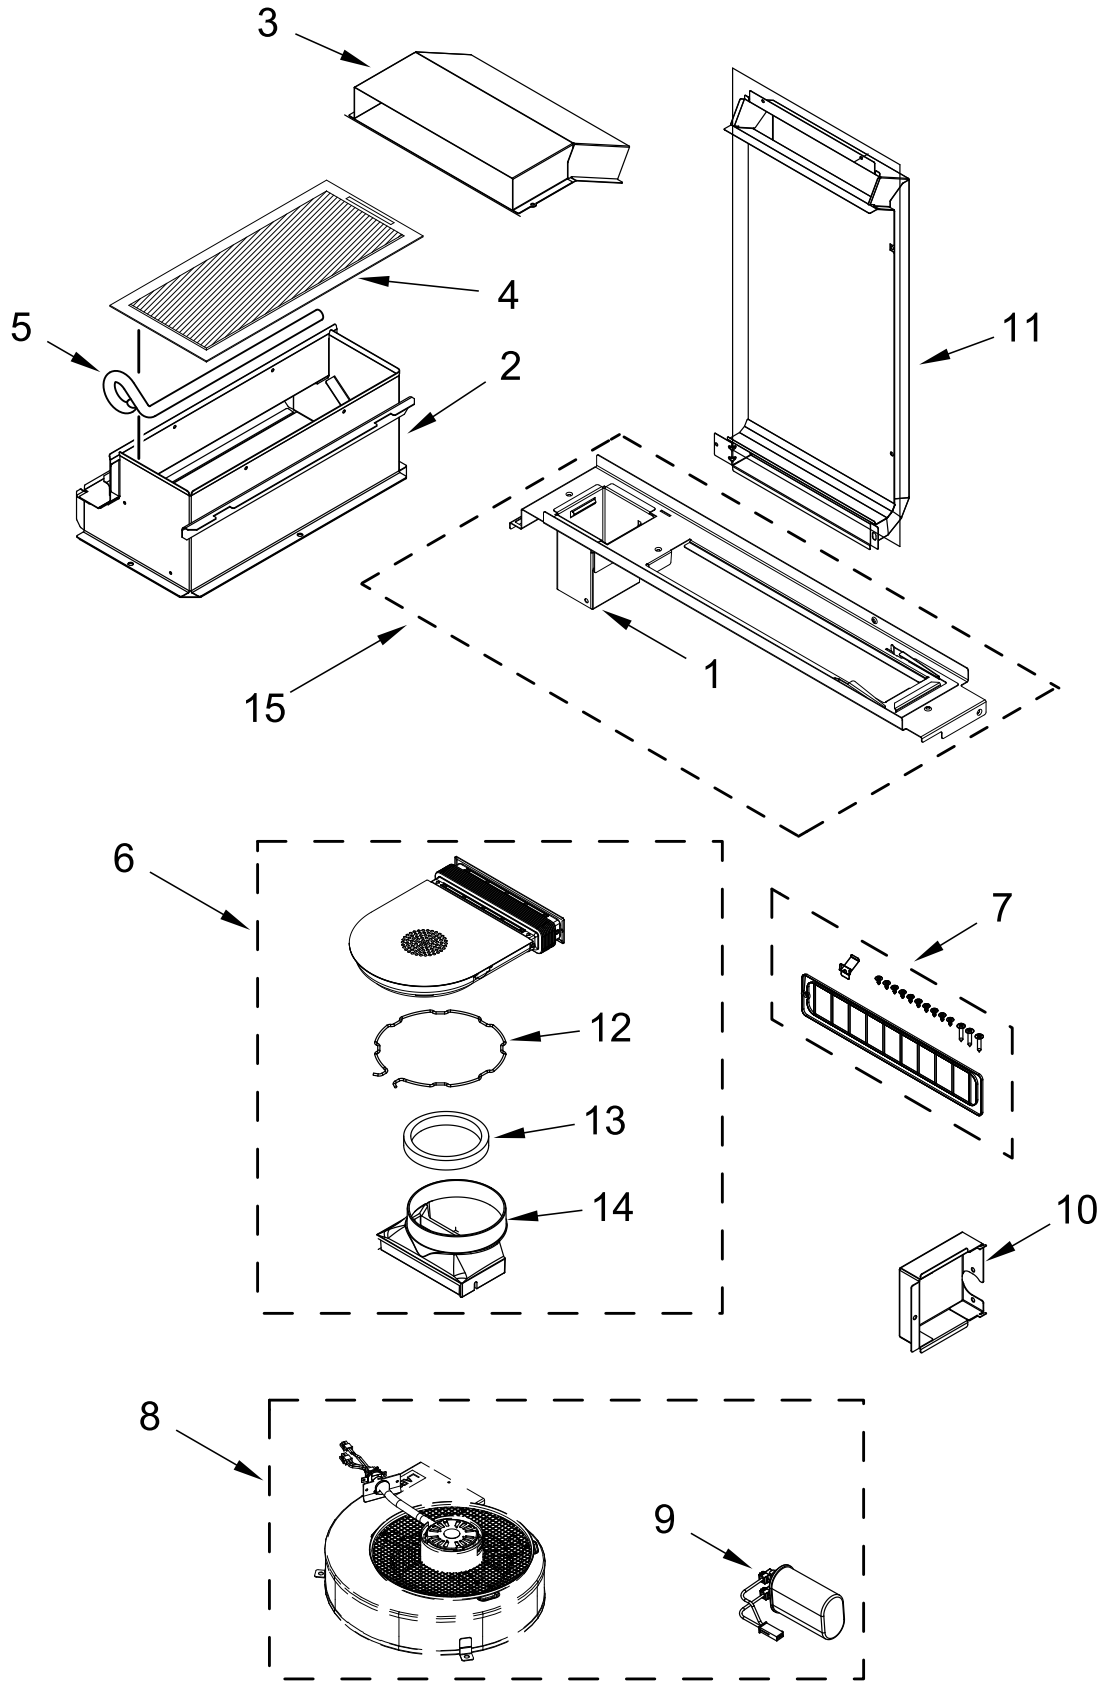

BLOWER PARTS

BLOWER PARTS

<u>Illus.</u> <u>No.</u>	<u>Part No.</u>	<u>Description</u>	<u>Illus.</u> <u>No.</u>	<u>Part No.</u>	<u>Description</u>	<u>Illus.</u> <u>No.</u>	<u>Part No.</u>	<u>Description</u>
1	W10661156	Enclosure, Blower	7	W10789391	Kit, Blower Installation	12	W10702071	Retainer
2	W10572224	Plenum, Intake	8	W10810492	Kit, Blower	13	W10759311	Gasket, Blower
3	W10572145	Plenum, Upper	9	W10788527	Assembly, Capacitor	14	W10642096	Adaptor, Exhaust
4	W10575379	Grease, Filter	10	W10787917	Cover, Capacitor	15	W10789390	Assembly, Plenum Support Bracket
5	W10575393	Guard, Filter	11	W10661835	Plenum, Side			
6	W10789431	Kit, Plenum Transition