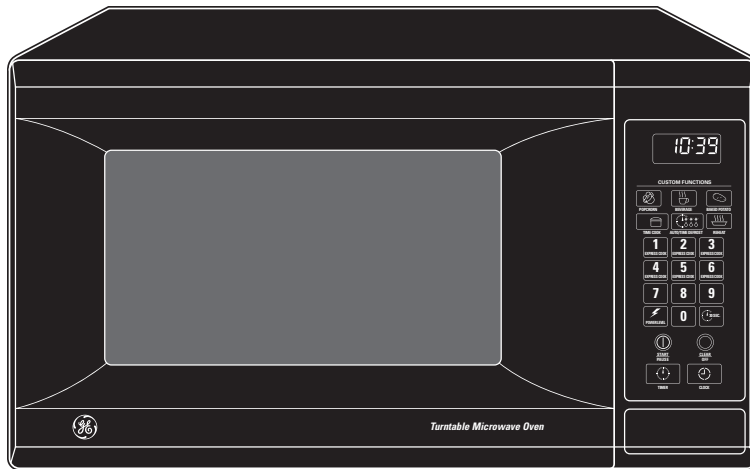

GE Appliances

JES1039BJ/WJ – GE® 1.0 Cu. Ft. Countertop Microwave Oven

This unit designed to be placed on countertop.

Exterior Dimensions* (in inches)	
W x H x D	20-1/8 x 12 x 15-1/8

*Height includes feet. Depth does not include handle.

For answers to your Monogram,® GE Profile™ or GE® appliance questions, visit our website at ge.com or call GE Answer Center® service, 800.626.2000.

Specification Created 9/04

340286

GE Appliances

JES1039BJ/WJ – GE® 1.0 Cu. Ft. Countertop Microwave Oven

Features and Benefits

- 1.0 cu. ft. capacity – 1100 watts (IEC-705 test procedure)
- Convenience cooking controls – Allow cooking and reheating at the touch of a button
- Auto and Time Defrost – Automatically defrosts for a specified amount of time
- Turntable – Continually rotates food to ensure even cooking
- Instant On Controls – Allow quick, one-touch cooking and reheating
- Child lock out – Enables you to lock the keypad to prevent the oven from being accidentally started
- One-Year Warranty – Limited; 5 yr. limited warranty on magnetron
- Timer On/Off – Optional reminder signals when meals are done
- Add 30 Seconds – Increases cooking times with one touch
- Electronic touch controls – Offer easy point-and-cook convenience
- 10 Power Levels – Offer maximum cooking flexibility, from warming and reheating, to the full speed of microwave cooking at high power
- Model JES1039WJ – White
- Model JES1039BJ – Black