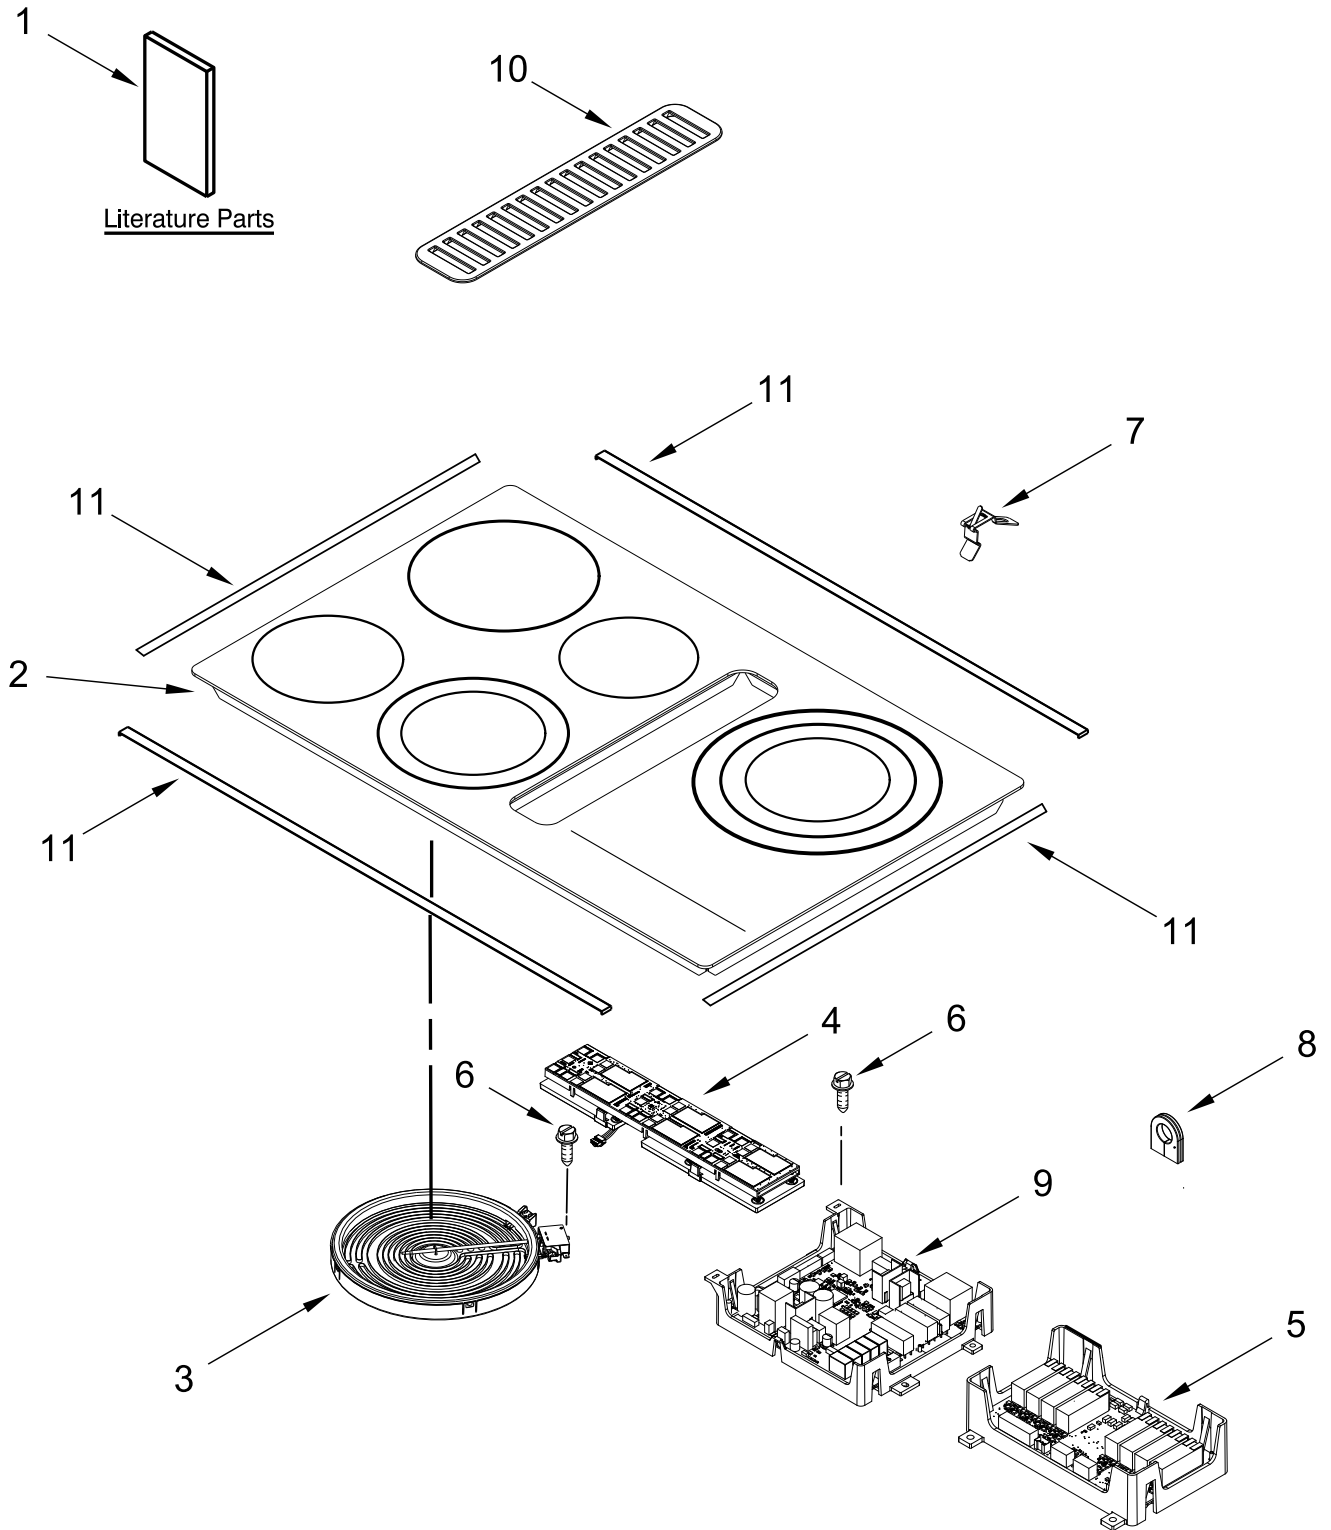

36" ELECTRIC DOWNDRAFT COOKTOP

MODELS:

JED4536GB01 (Black)

JED4536GS01 (Stainless)

COOKTOP PARTS

COOKTOP PARTS

<u>Illus. No.</u>	<u>Part No.</u>	<u>Description</u>	<u>Illus. No.</u>	<u>Part No.</u>	<u>Description</u>	<u>Illus. No.</u>	<u>Part No.</u>	<u>Description</u>
1		Literature Parts	4	W11032485	Assembly, UI	11		Assembly, Trim (Stainless Models Only)
	W10848428	Instructions, Installation	5	W10817976	Control, Electronic			
	W10848426	Instructions, User	6	7101P426-60	Screw	W10836025		Stainless FOLLOWING PARTS NOT ILLUSTRATED
	W11031714	Sheet, Tech	7	W10225448	Spring, Element	W11171892		Harness, Main
	W10917835	Diagram, Wiring	8	W10324729	Grommet, Wire (Gray) (Large Hole)	W11174860		Harness, Cooktop Element
2		Top	9	W10817979	Manager, Appliance	W10909126		Kit, Plenum Screw
	W10794981	Black	10		Grille, Air	3192439		Seal, Limiter
	W10908407	Stainless		W10844354	Black	7101P460-60		Screw, Grounding
3	W10342780	Element (1300W) (Left Front)				8286642		Tape, Foam
	8273993	Element (1800W) (Left Rear)						
	W10275048	Element (3000/1400W) (Center Front)						
	8273994	Element (1200W) (Center Rear)						
	W10298145	Element (4500W) (Right Rear)						

BLOWER UNIT PARTS

BLOWER UNIT PARTS

<u>Illus.</u> <u>No.</u>	<u>Part No.</u>	<u>Description</u>	<u>Illus.</u> <u>No.</u>	<u>Part No.</u>	<u>Description</u>	<u>Illus.</u> <u>No.</u>	<u>Part No.</u>	<u>Description</u>
1	W10872755	Assembly, Top Plenum	4	7109P086-60	Washer	7	W10837737	Panel, Lower Plenum Access
2	W10877782	Assembly, Downdraft Blower	5	W10815866	Filter, Grease	8	7101P427-60	Screw
3	7103P162-60	Nut, Lock	6	W10837738	Assembly, Lower Plenum			