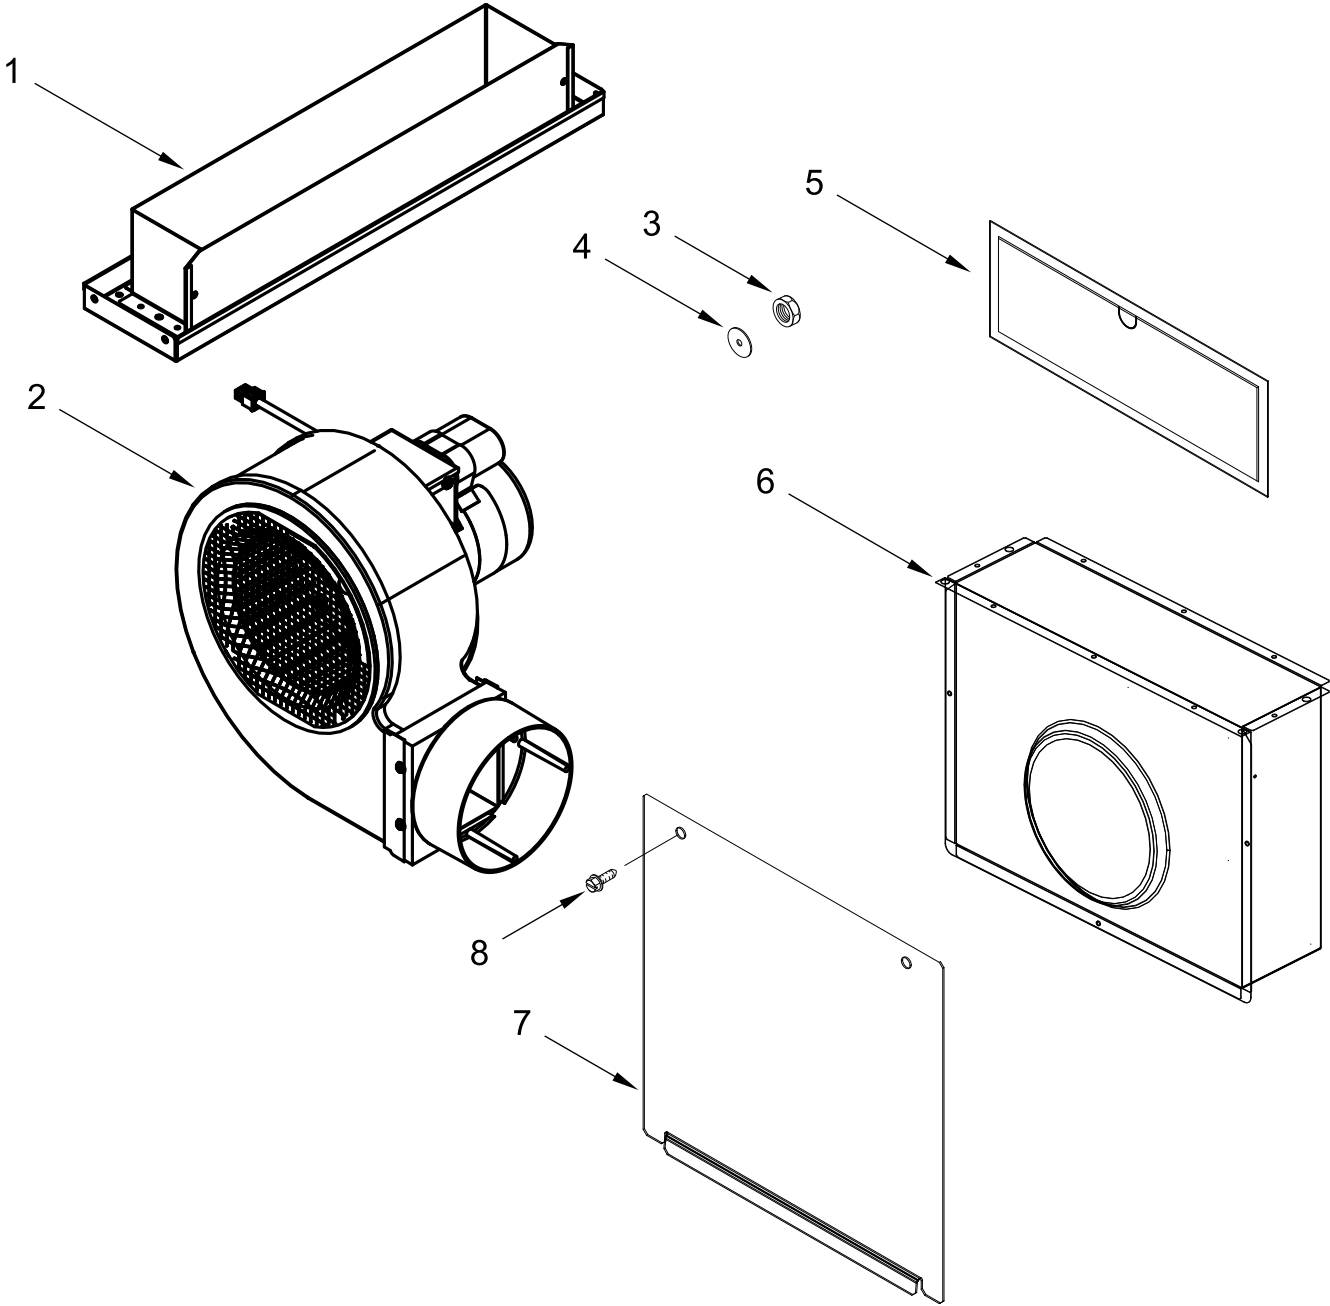

36" ELECTRIC DOWNDRAFT COOKTOP

MODELS:

JED4536GB01 (Black)

JED4536GS01 (Stainless)

COOKTOP PARTS

COOKTOP PARTS

<u>Illus. No.</u>	<u>Part No.</u>	<u>Description</u>	<u>Illus. No.</u>	<u>Part No.</u>	<u>Description</u>	<u>Illus. No.</u>	<u>Part No.</u>	<u>Description</u>
1		Literature Parts	4	W11032485	Assembly, UI	11		Assembly, Trim (Stainless Models Only)
	W10848428	Instructions, Installation	5	W10817976	Control, Electronic			
	W10848426	Instructions, User	6	7101P426-60	Screw	W10836025		Stainless FOLLOWING PARTS NOT ILLUSTRATED
	W11031714	Sheet, Tech	7	W10225448	Spring, Element	W11171892		Harness, Main
	W10917835	Diagram, Wiring	8	W10324729	Grommet, Wire (Gray) (Large Hole)	W11174860		Harness, Cooktop Element
2		Top	9	W10817979	Manager, Appliance	W10909126		Kit, Plenum Screw
	W10794981	Black	10		Grille, Air	3192439		Seal, Limiter
	W10908407	Stainless		W10844354	Black	7101P460-60		Screw, Grounding
3	W10342780	Element (1300W) (Left Front)				8286642		Tape, Foam
	8273993	Element (1800W) (Left Rear)						
	W10275048	Element (3000/1400W) (Center Front)						
	8273994	Element (1200W) (Center Rear)						
	W10298145	Element (4500W) (Right Rear)						

BLOWER UNIT PARTS

BLOWER UNIT PARTS

<u>Illus.</u> <u>No.</u>	<u>Part No.</u>	<u>Description</u>	<u>Illus.</u> <u>No.</u>	<u>Part No.</u>	<u>Description</u>	<u>Illus.</u> <u>No.</u>	<u>Part No.</u>	<u>Description</u>
1	W10872755	Assembly, Top Plenum	4	7109P086-60	Washer	7	W10837737	Panel, Lower Plenum Access
2	W10877782	Assembly, Downdraft Blower	5	W10815866	Filter, Grease	8	7101P427-60	Screw
3	7103P162-60	Nut, Lock	6	W10837738	Assembly, Lower Plenum			