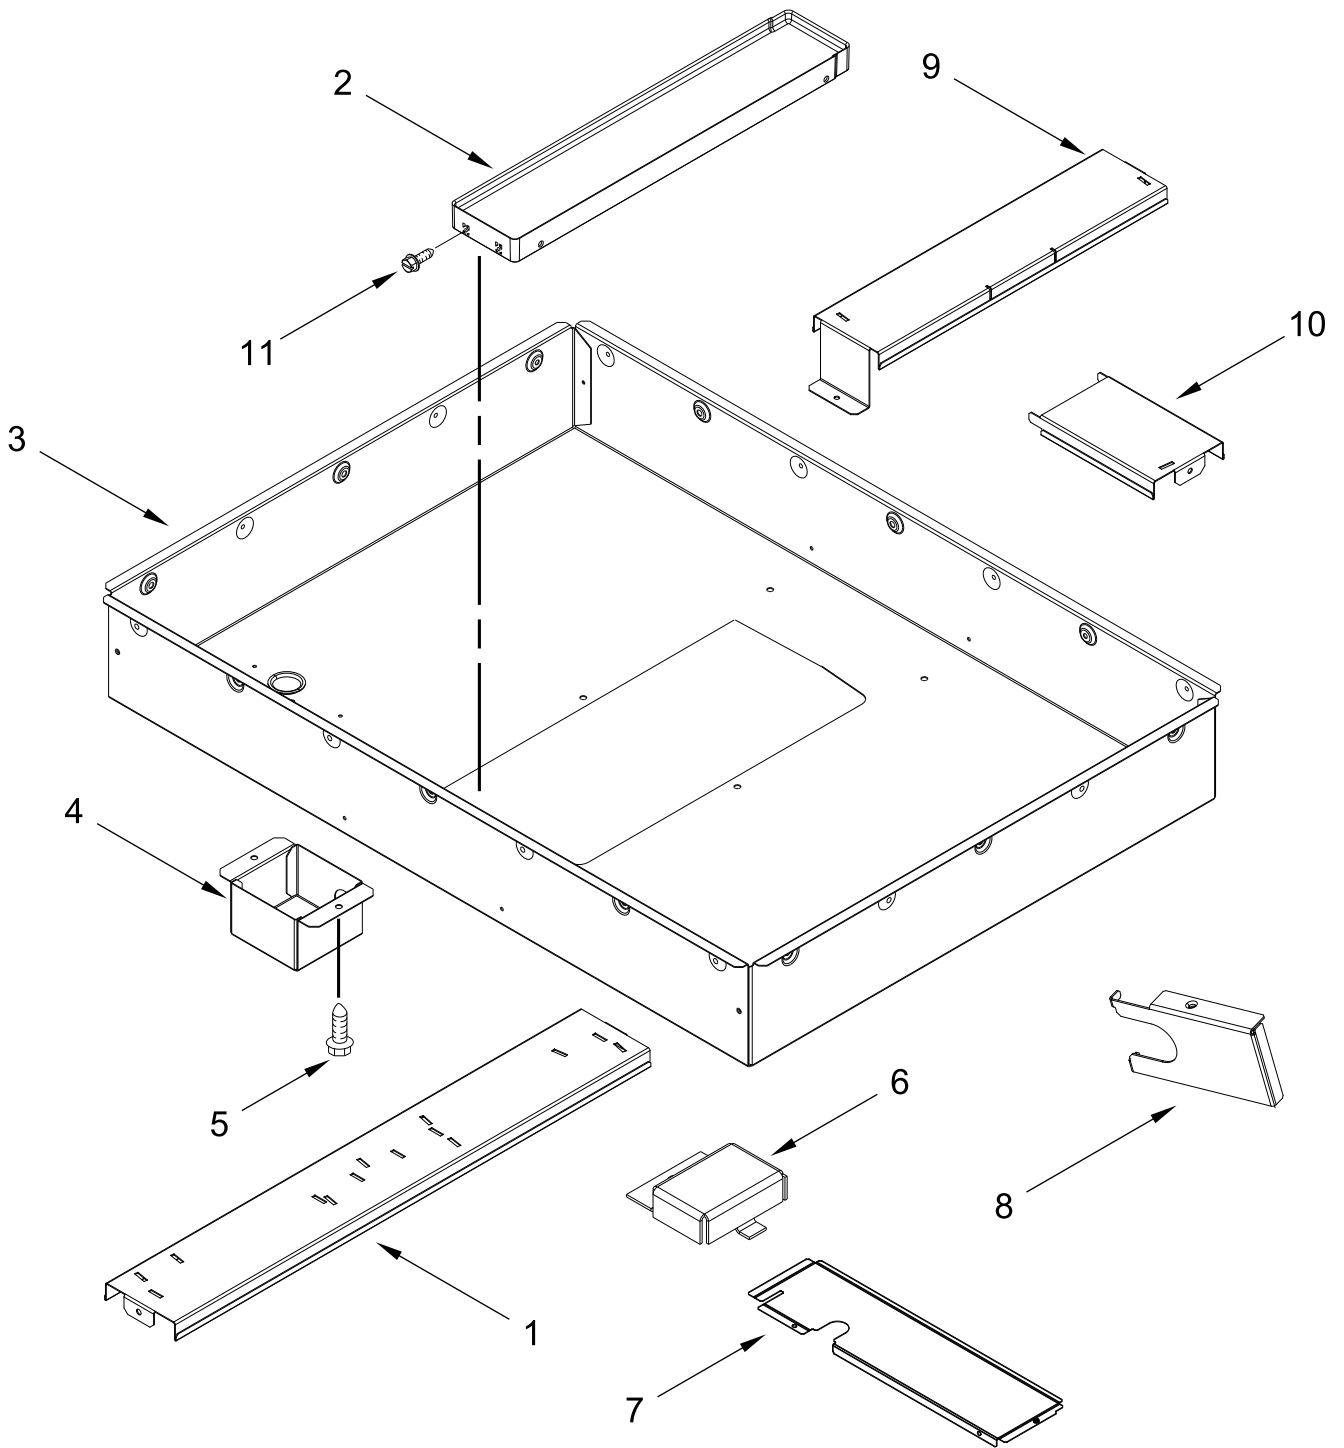

BURNER BOX PARTS

BURNER BOX PARTS

<u>Illus.</u> <u>No.</u>	<u>Part No.</u>	<u>Description</u>	<u>Illus.</u> <u>No.</u>	<u>Part No.</u>	<u>Description</u>	<u>Illus.</u> <u>No.</u>	<u>Part No.</u>	<u>Description</u>
1	W10815392	Rail, Straight	5	7101P426-60	Screw	10	W10872311	Rail, Element Support
2	W10235990	Tray, Spill	6	8285593	Cover, Connector	11	7101P427-60	Screw
3		Box, Burner (Not Serviced)	7	W10833630	Shield, Heat			
4	W10258697	Cover, Blower Motor Harness	8	W10874833	Shield, Side Heat			
			9	W10815650	Rail, Right